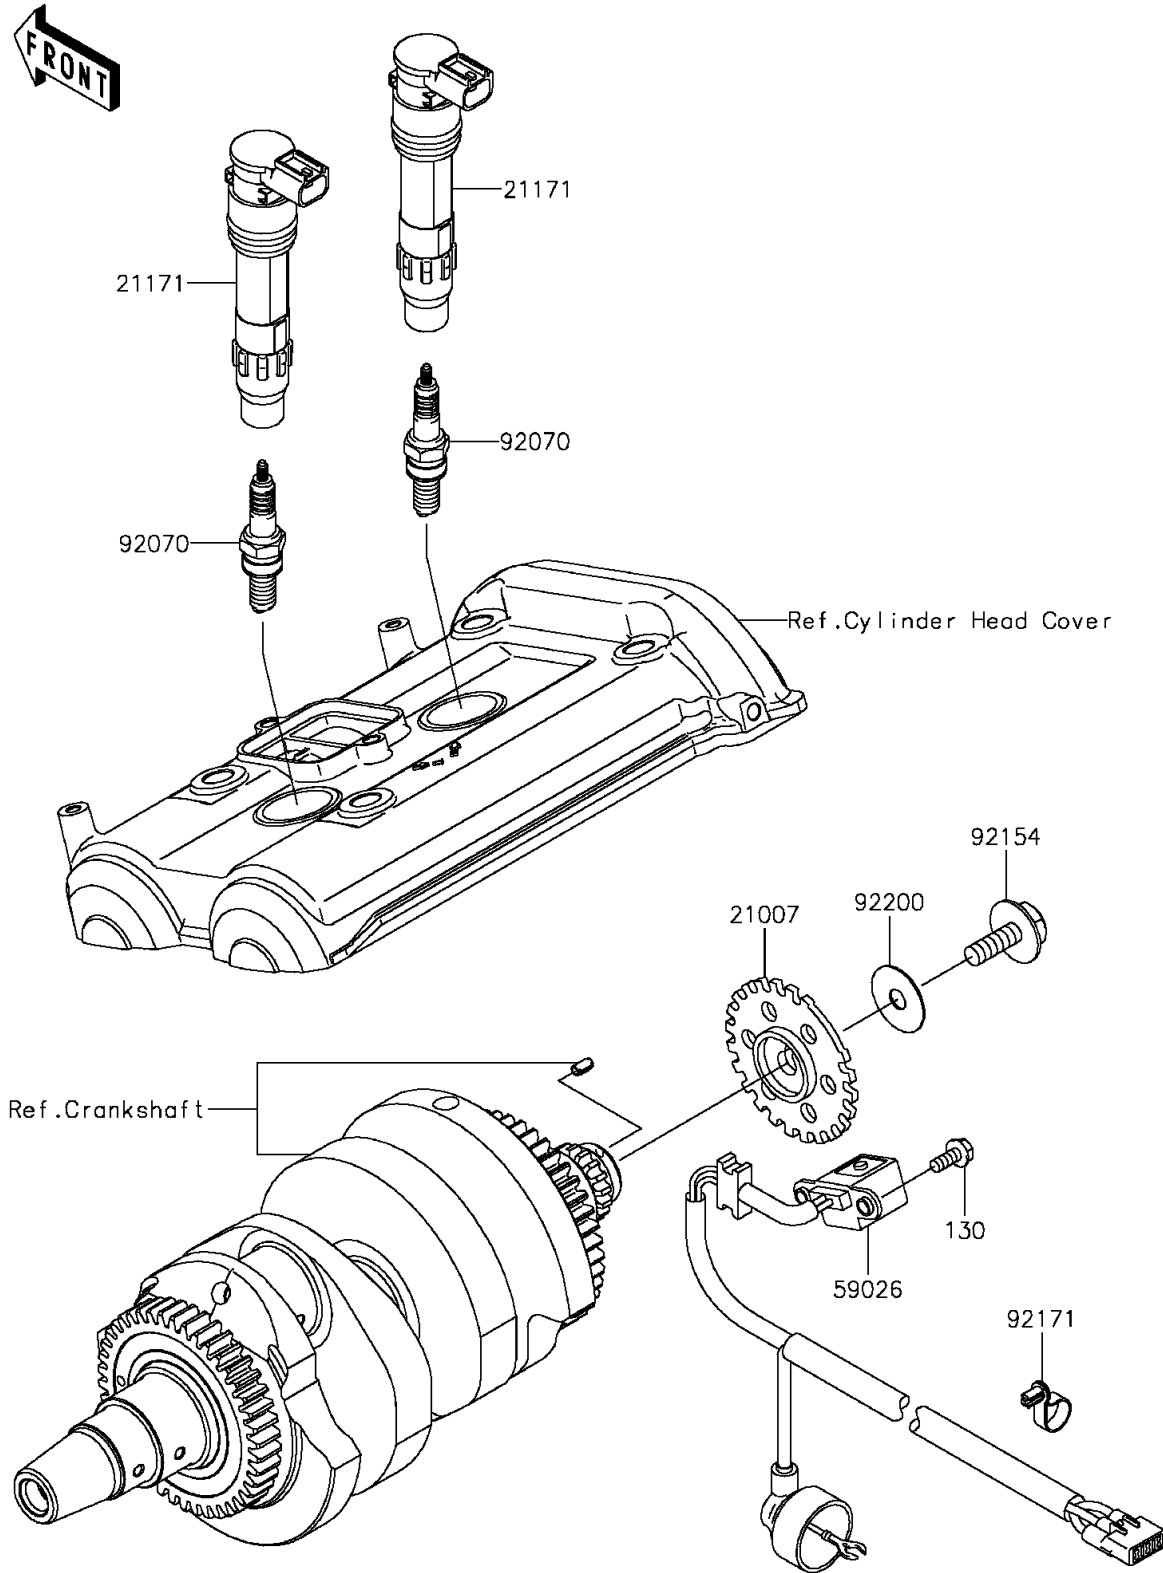

# 2012 NINJA® 650 PARTS DIAGRAM

## Ignition System

E1830

### Ignition System

ITEM NAME	PART NUMBER	QUANTITY
ROTOR,PULSING (Ref # 21007)	21007-0053	1
COIL-ASSY-IGNITION (Ref # 21171)	21171-0028	2
COIL-PULSING (Ref # 59026)	59026-0018	1
PLUG-SPARK,CR9EIA(NGK) (Ref # 92070)	92070-0014	2
BOLT,FLANGED,8X23 (Ref # 92154)	92154-0187	1
CLAMP,SPEED (Ref # 92171)	92171-0836	1
WASHER,8.5X28X0.8 (Ref # 92200)	92200-0274	1
BOLT-FLANGED,5X12 (Ref # 130)	130BA0512	2