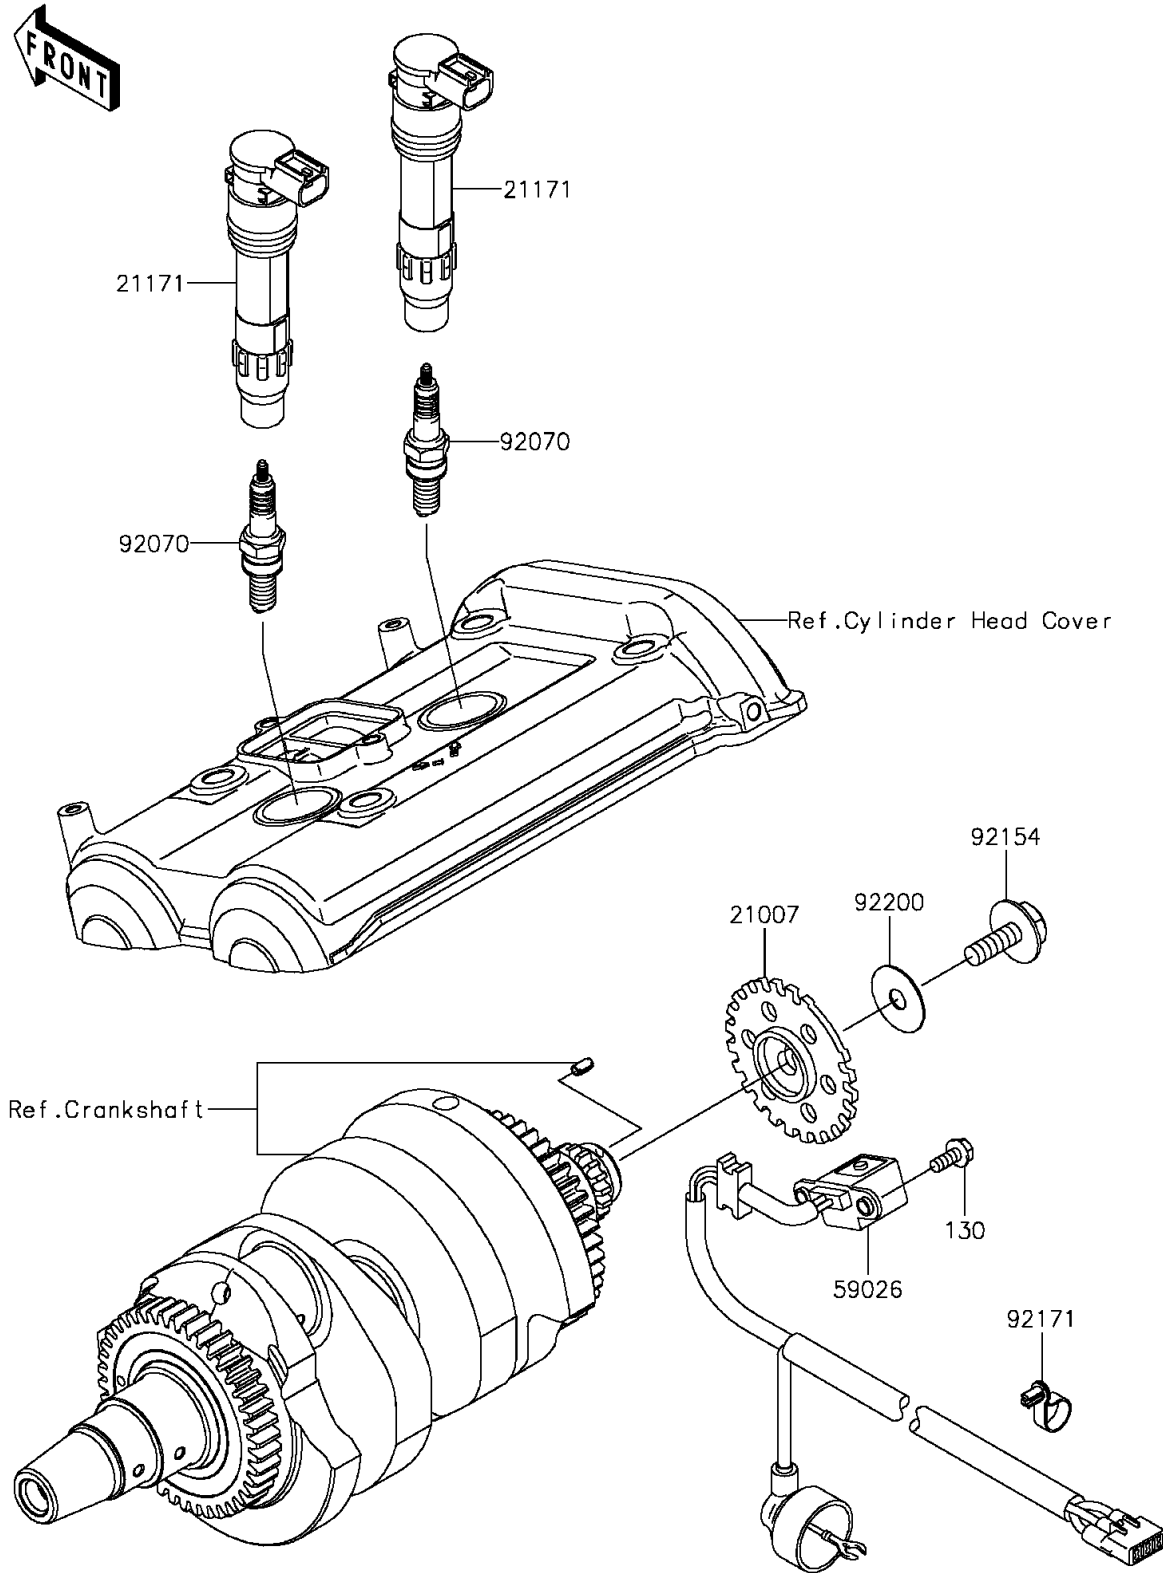

# 2014 NINJA® 650 PARTS DIAGRAM

## Ignition System

E1830

### Ignition System

ITEM NAME	PART NUMBER	QUANTITY
ROTOR,PULSING (Ref # 21007)	21007-0053	1
COIL-ASSY-IGNITION (Ref # 21171)	21171-0028	2
COIL-PULSING (Ref # 59026)	59026-0018	1
PLUG-SPARK,CR9EIA(NGK) (Ref # 92070)	92070-0014	2
BOLT,FLANGED,8X23 (Ref # 92154)	92154-0187	1
CLAMP,SPEED (Ref # 92171)	92171-0836	1
WASHER,8.5X28X0.8 (Ref # 92200)	92200-0274	1
BOLT-FLANGED,5X12 (Ref # 130)	130BA0512	2