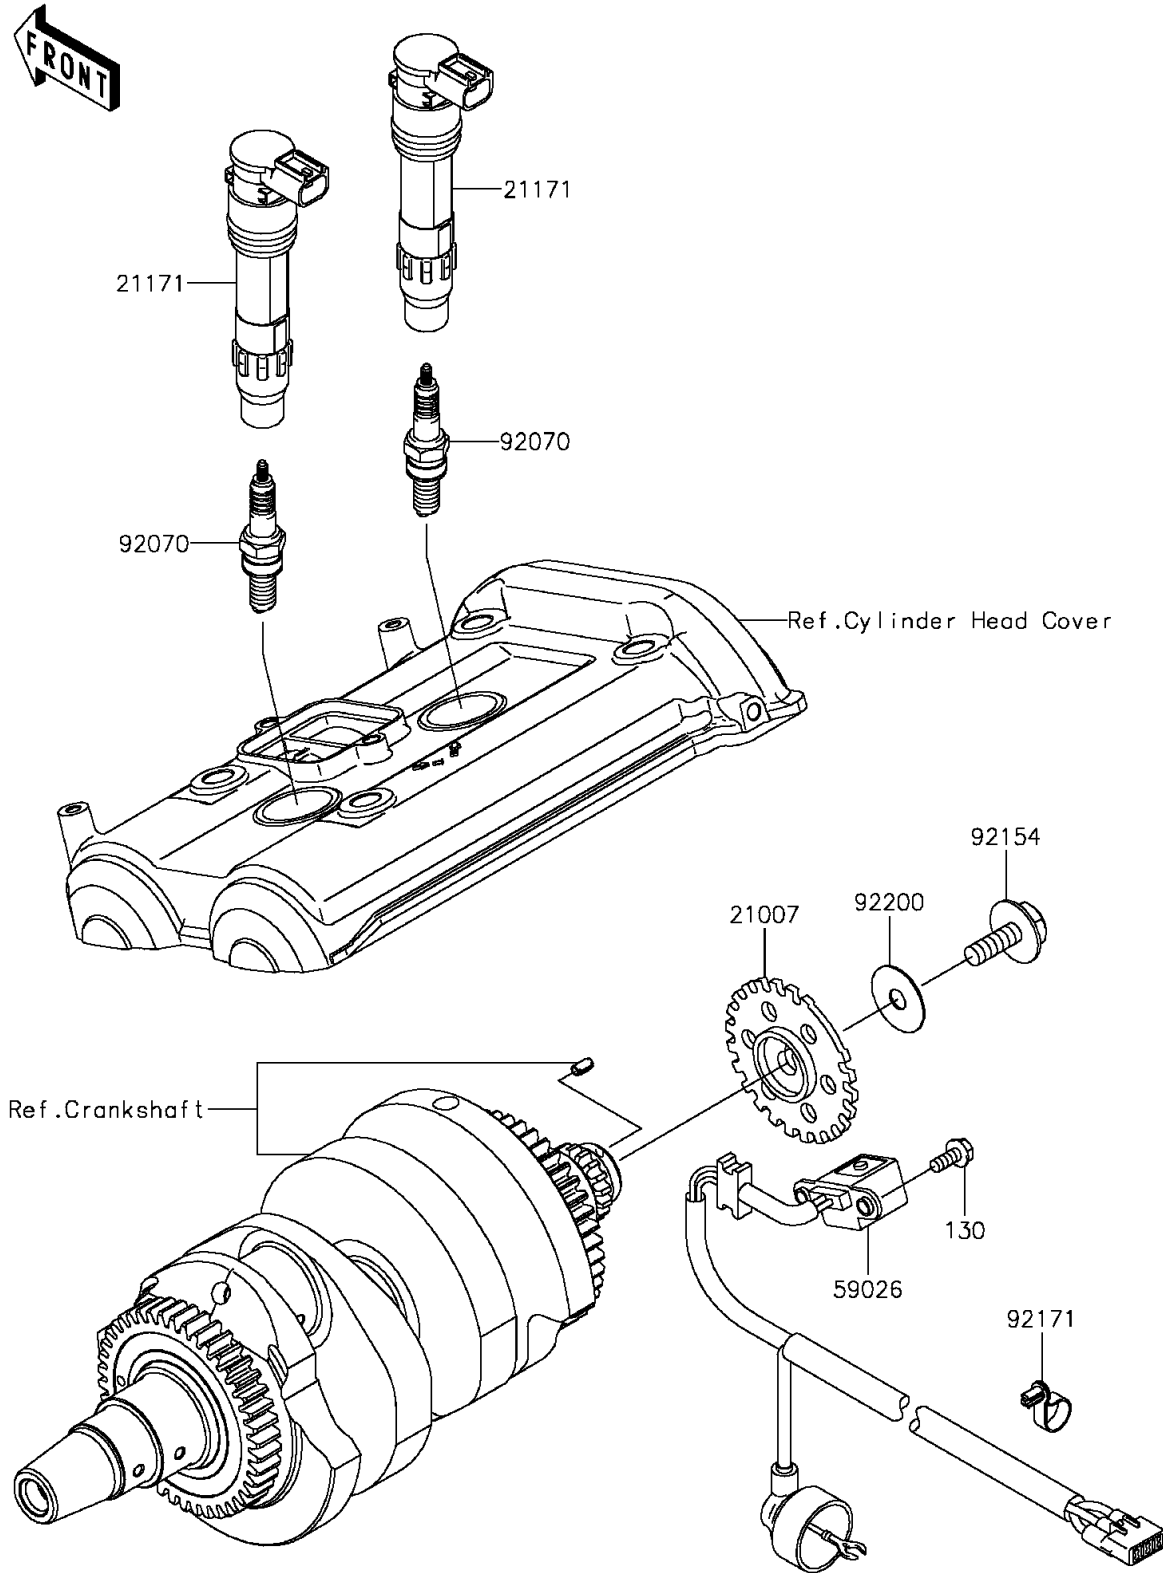

# 2015 Ninja® 650 PARTS DIAGRAM

## Ignition System

E1830

### Ignition System

ITEM NAME	PART NUMBER	QUANTITY
ROTOR,PULSING (Ref # 21007)	21007-0053	1
COIL-ASSY-IGNITION (Ref # 21171)	21171-0028	2
COIL-PULSING (Ref # 59026)	59026-0018	1
PLUG-SPARK,CR9EIA(NGK) (Ref # 92070)	92070-0014	2
BOLT,FLANGED,8X23 (Ref # 92154)	92154-0187	1
CLAMP,SPEED (Ref # 92171)	92171-0836	1
WASHER,8.5X28X0.8 (Ref # 92200)	92200-0274	1
BOLT-FLANGED,5X12 (Ref # 130)	130BA0512	2