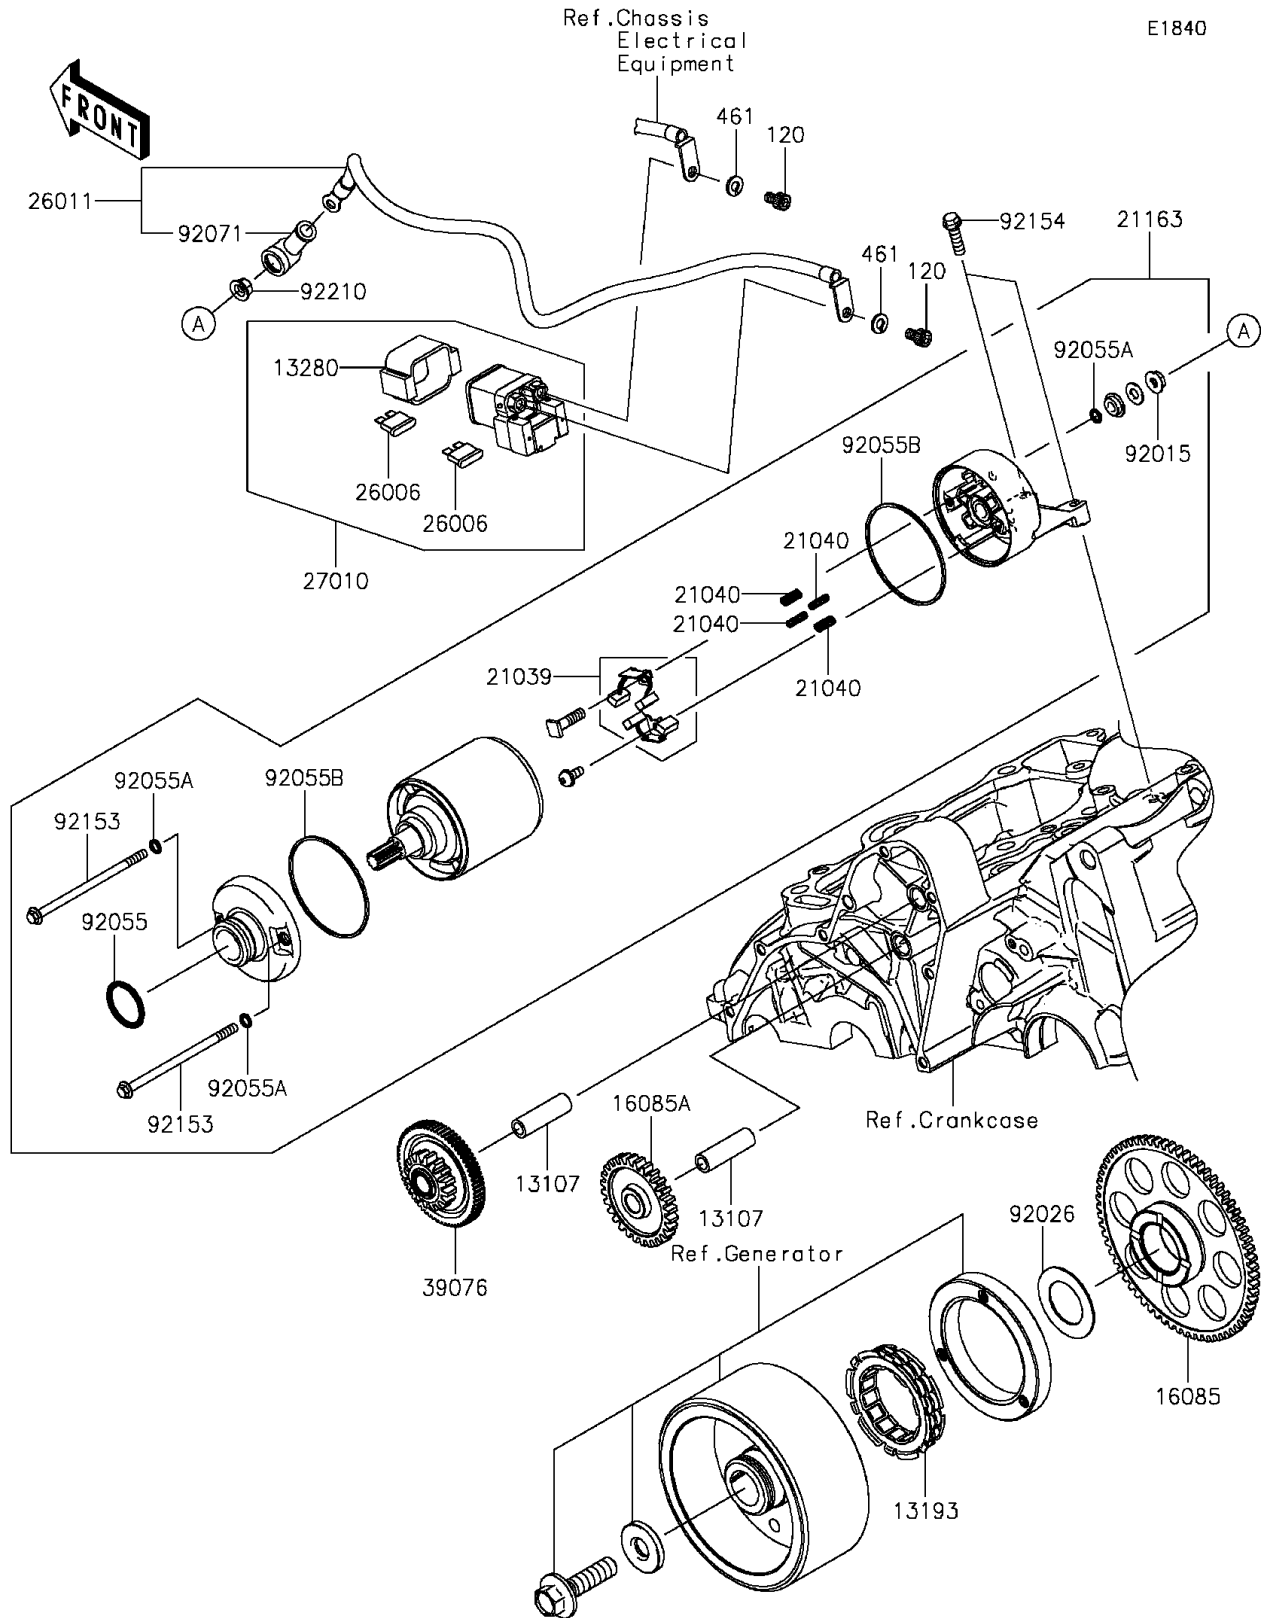

2015 Ninja® 650 PARTS DIAGRAM

Starter Motor

2015 Ninja® 650 PARTS LIST

Starter Motor

ITEM NAME	PART NUMBER	QUANTITY
SHAFT,IDLE GEAR (Ref # 13107)	13107-1106	2
CLUTCH-ASSY-ONEWAY (Ref # 13193)	13193-0006	1
HOLDER (Ref # 13280)	13280-0710	1
GEAR,67T (Ref # 16085)	16085-0076	1
GEAR,IDLE,28T (Ref # 16085A)	16085-0148	1
BRUSH,CARBON (Ref # 21039)	21039-0004	1
SPRING-BRUSH (Ref # 21040)	21040-0003	4
STARTER-ELECTRIC (Ref # 21163)	21163-0040	1
FUSE,BLADE,30A,GREEN (Ref # 26006)	26006-1006	2
WIRE-LEAD (Ref # 26011)	26011-0761	1
SWITCH,MAGNETIC (Ref # 27010)	27010-0709	1
LIMITER,16T&66T (Ref # 39076)	39076-0023	1
NUT,STARTER MOTOR (Ref # 92015)	92015-1476	1
SPACER,29.1X47.5X1.2 (Ref # 92026)	92026-087	1
RING-O (Ref # 92055)	92055-1276	1
RING-O,4.5X2.0 (Ref # 92055A)	92055-1370	3
RING-O,STARTER MOTOR (Ref # 92055B)	92055-1381	2
GROMMET (Ref # 92071)	92071-0024	1
BOLT (Ref # 92153)	92153-1783	2
BOLT,FLANGED,6X22 (Ref # 92154)	92154-0504	2
NUT,6MM (Ref # 92210)	92210-0188	1
BOLT-SOCKET,6X10 (Ref # 120)	120CB0610	2
WASHER-SPRING,6MM (Ref # 461)	461DB0600	2