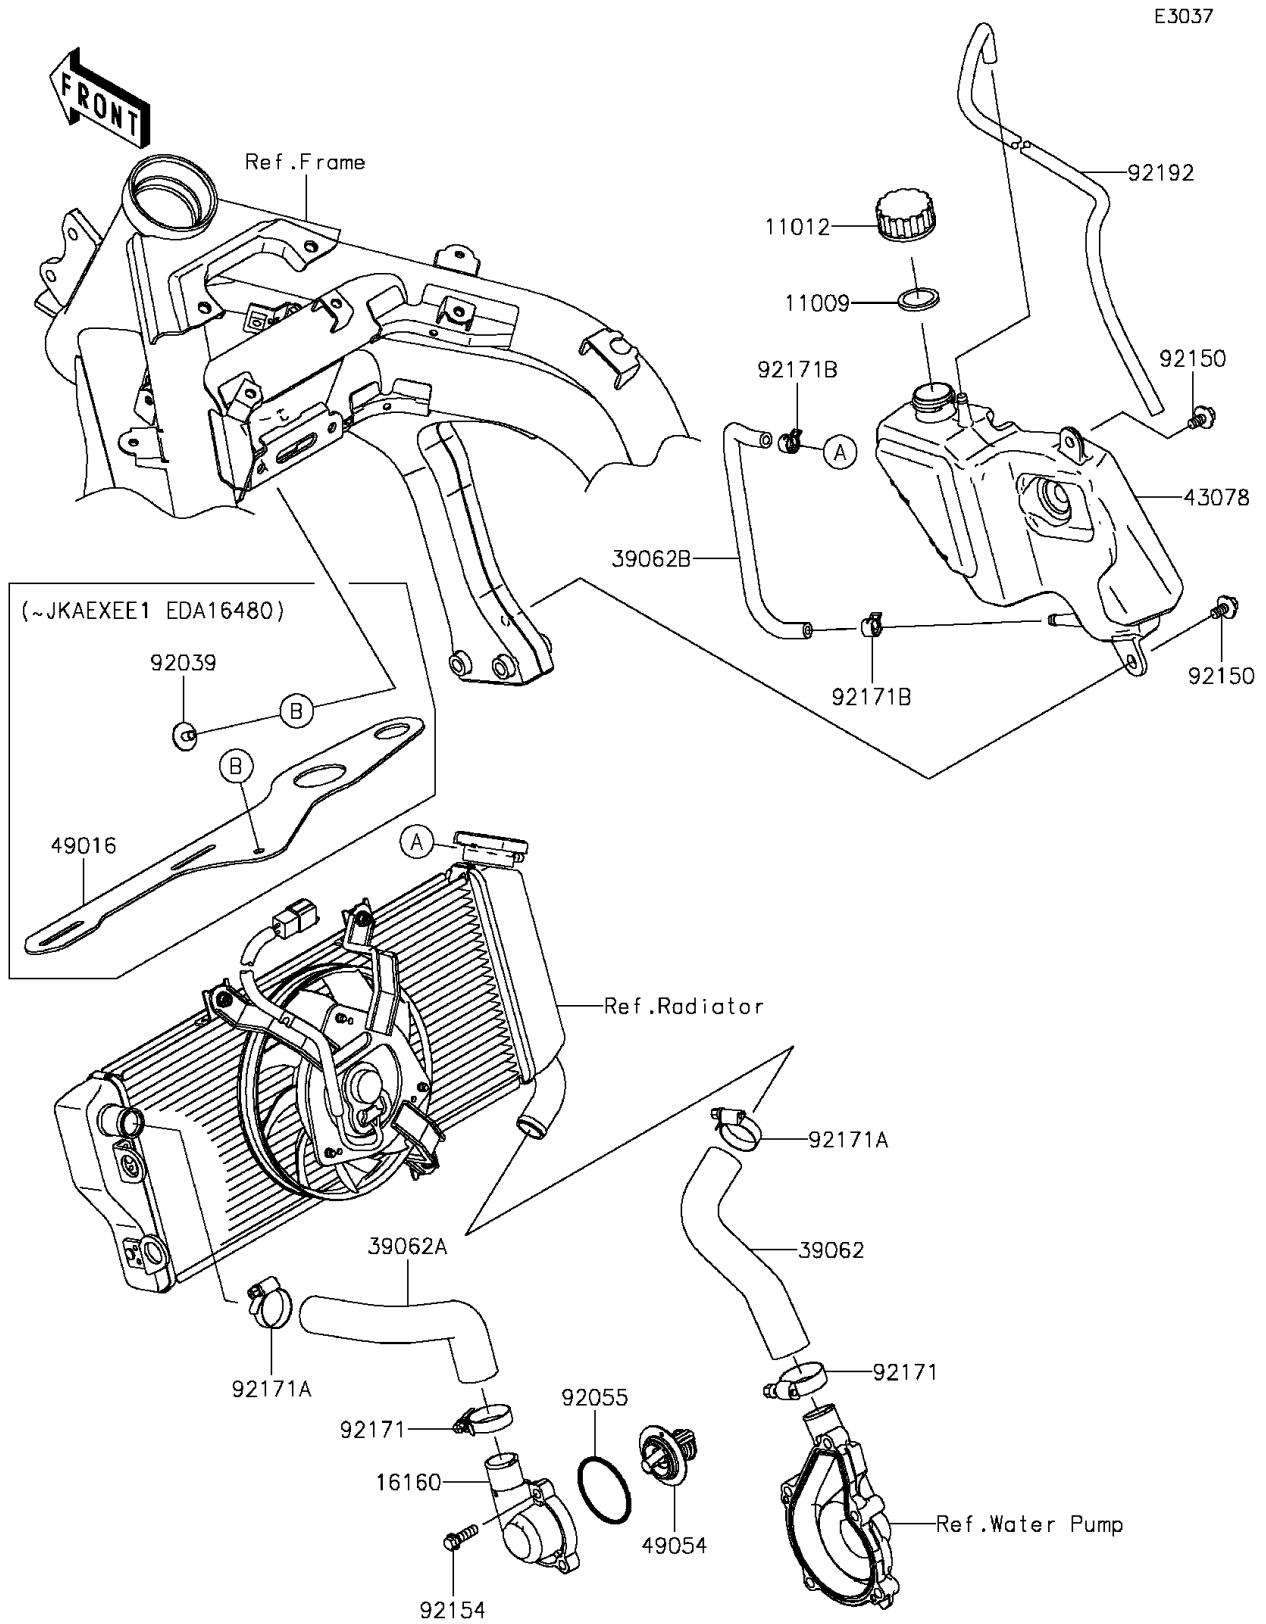

2015 Ninja® 650 PARTS DIAGRAM

Water Pipe

2015 Ninja® 650 PARTS LIST

Water Pipe

ITEM NAME	PART NUMBER	QUANTITY
GASKET,RESERVOIR TANK CAP (Ref # 11009)	11009-1145	1
CAP (Ref # 11012)	11012-1084	1
BODY,THERMO (Ref # 16160)	16160-0181	1
HOSE-COOLING,W.PUMP-RAD (Ref # 39062)	39062-0265	1
HOSE-COOLING,HEAD-RAD. (Ref # 39062A)	39062-0584	1
HOSE-COOLING,RAD.-RESERVOIR (Ref # 39062B)	39062-0588	1
RESERVOIR (Ref # 43078)	43078-0553	1
THERMOSTAT (Ref # 49054)	49054-0001	1
RING-O,44.7X2.4 (Ref # 92055)	92055-0160	1
BOLT,6X14 (Ref # 92150)	92150-1340	2
BOLT,FLANGED,6X20 (Ref # 92154)	92154-1778	3
CLAMP (Ref # 92171)	92171-0261	2
CLAMP (Ref # 92171A)	92171-0337	2
CLAMP,10.5X8X0.7 (Ref # 92171B)	92171-1992	2
TUBE,BREATHER (Ref # 92192)	92192-1006	1