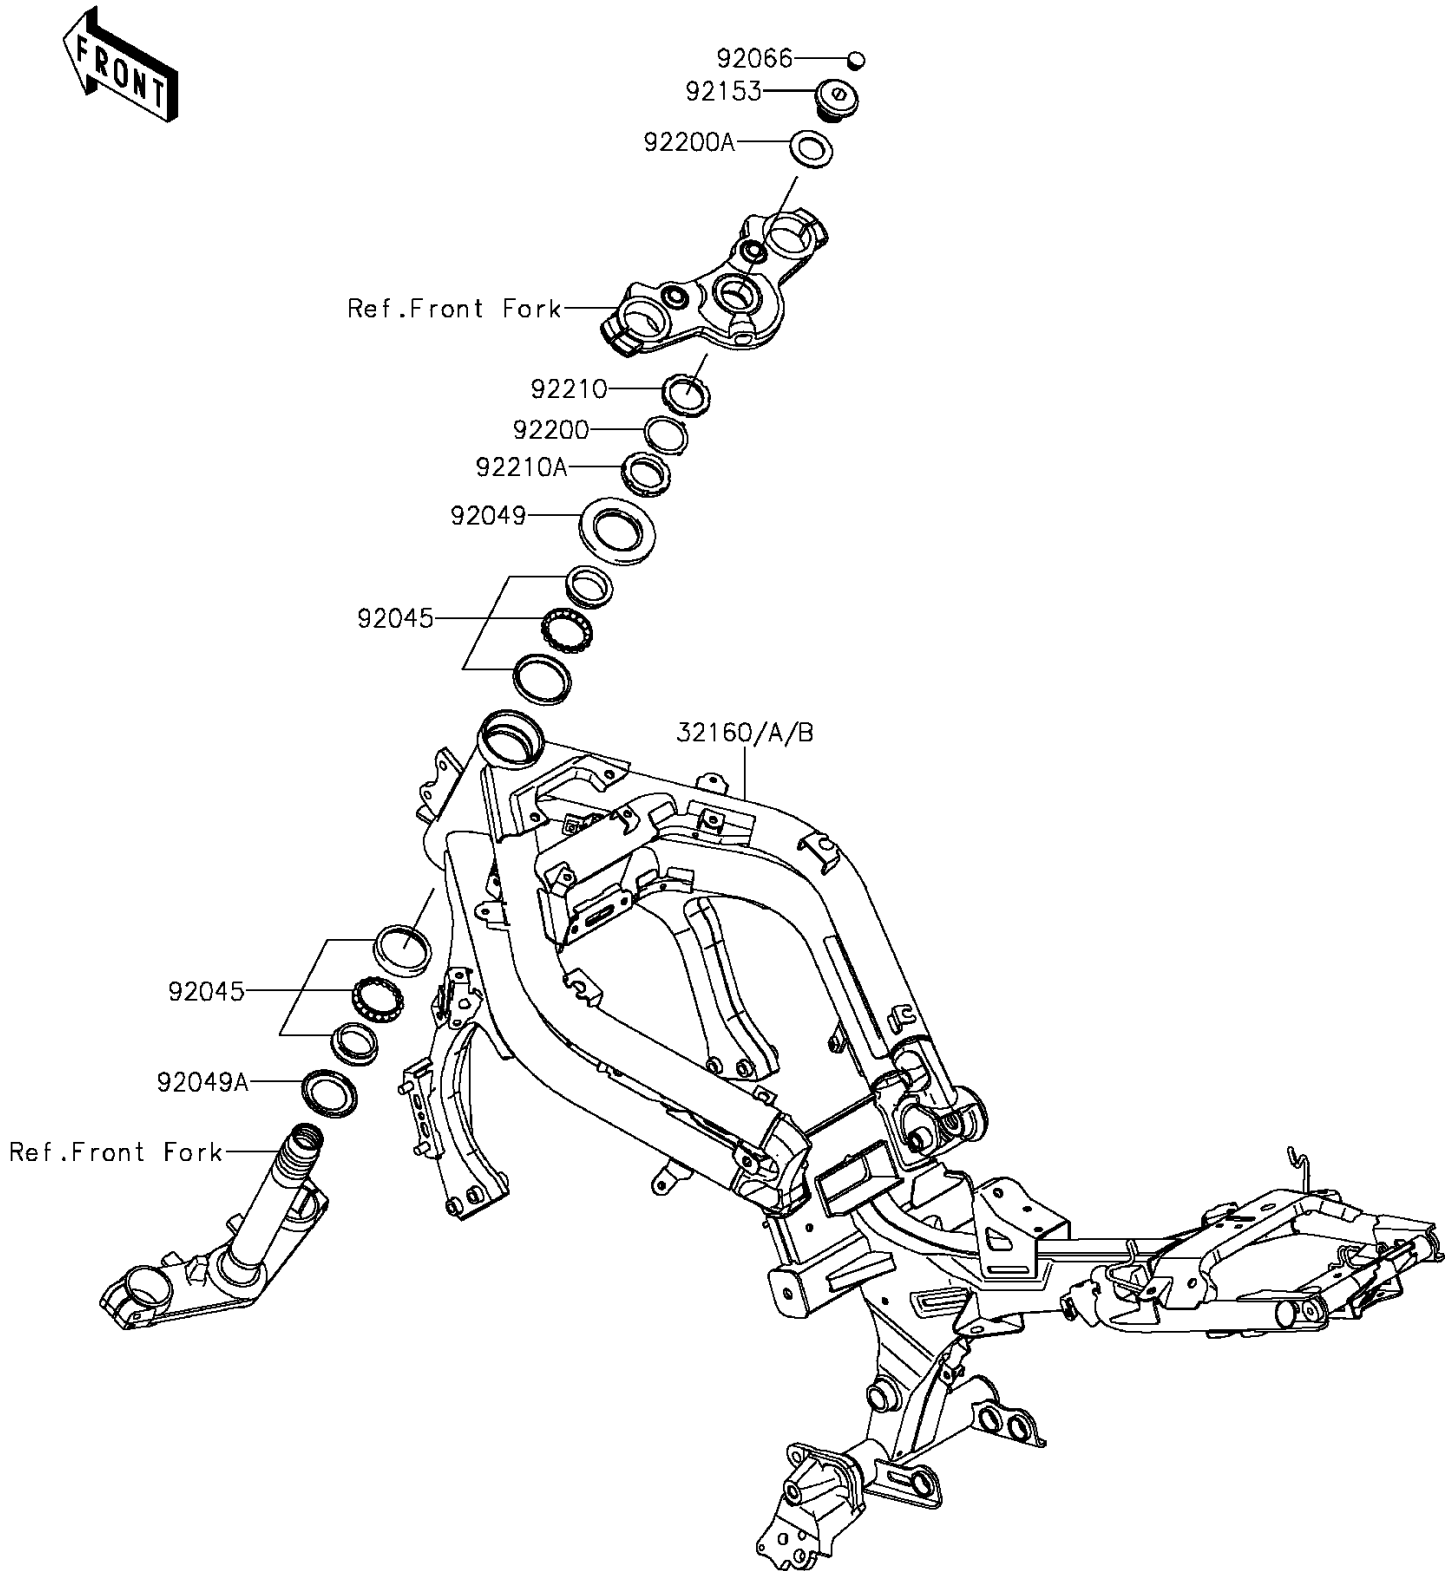

2012 NINJA® 650 PARTS DIAGRAM

Frame

F2120

2012 NINJA® 650 PARTS LIST

Frame

ITEM NAME	PART NUMBER	QUANTITY
FRAME-COMP,F.M.GRAY (Ref # 32160B)	32160-0569-26M	1
BEARING-BALL,SF07A17PX1V1 (Ref # 92045)	92045-1384	2
SEAL-OIL (Ref # 92049)	92049-0131	1
SEAL-OIL (Ref # 92049A)	92049-0137	1
PLUG (Ref # 92066)	92066-0071	1
BOLT,26MM (Ref # 92153)	92153-0474	1
WASHER (Ref # 92200)	92200-0036	1
WASHER,27X42X2.3 (Ref # 92200A)	92200-0753	1
NUT,STEERING STEM,35MM (Ref # 92210)	92210-0534	1
NUT,STEERING STEM,35MM (Ref # 92210A)	92210-0535	1