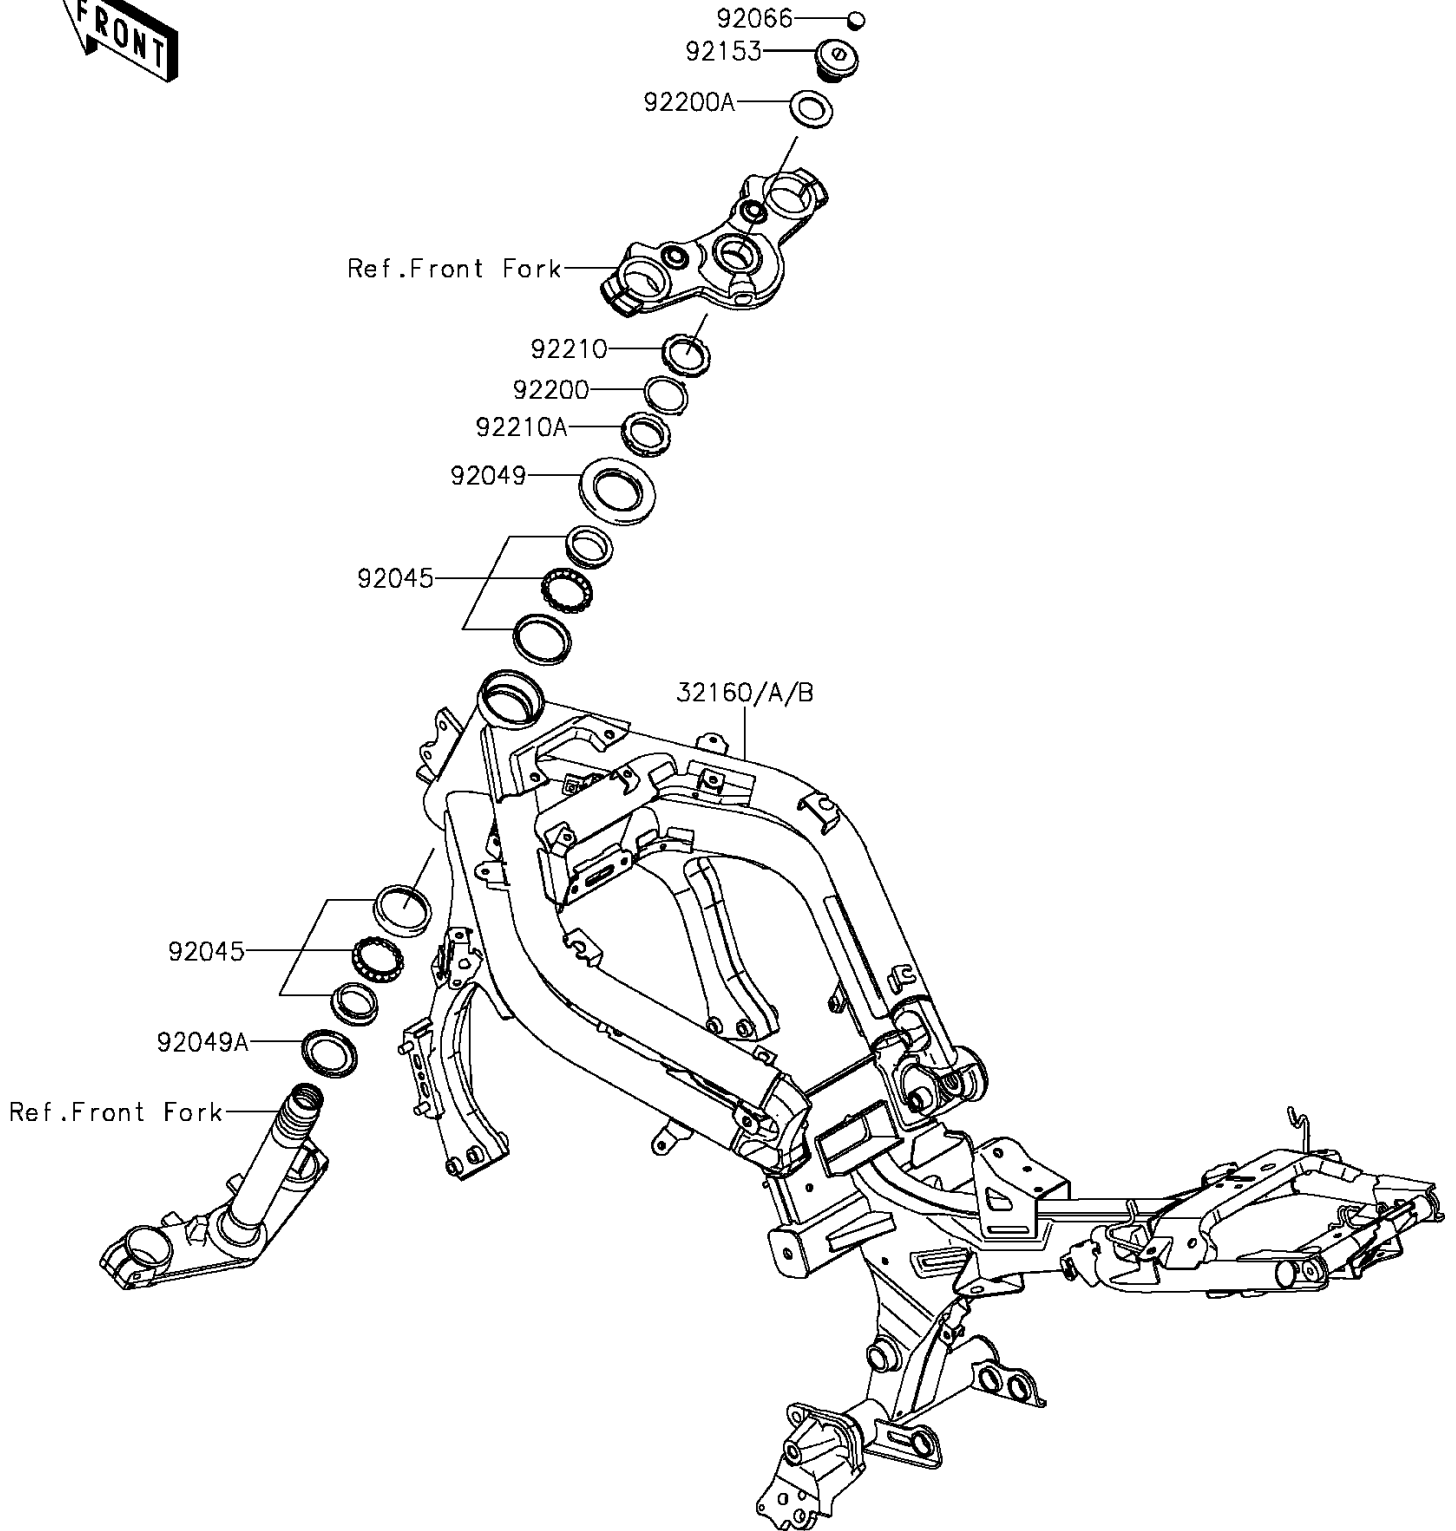

2014 NINJA® 650 PARTS DIAGRAM

Frame

F2120

2014 NINJA® 650 PARTS LIST

Frame

ITEM NAME	PART NUMBER	QUANTITY
FRAME-COMP,BLACK (Ref # 32160)	32160-0569-10	1
BEARING-BALL,SF07A17PX1V1 (Ref # 92045)	92045-1384	2
SEAL-OIL (Ref # 92049)	92049-0131	1
SEAL-OIL (Ref # 92049A)	92049-0137	1
PLUG (Ref # 92066)	92066-0071	1
BOLT,26MM (Ref # 92153)	92153-0474	1
WASHER (Ref # 92200)	92200-0036	1
WASHER,27X42X2.3 (Ref # 92200A)	92200-0753	1
NUT,STEERING STEM,35MM (Ref # 92210)	92210-0534	1
NUT,STEERING STEM,35MM (Ref # 92210A)	92210-0535	1