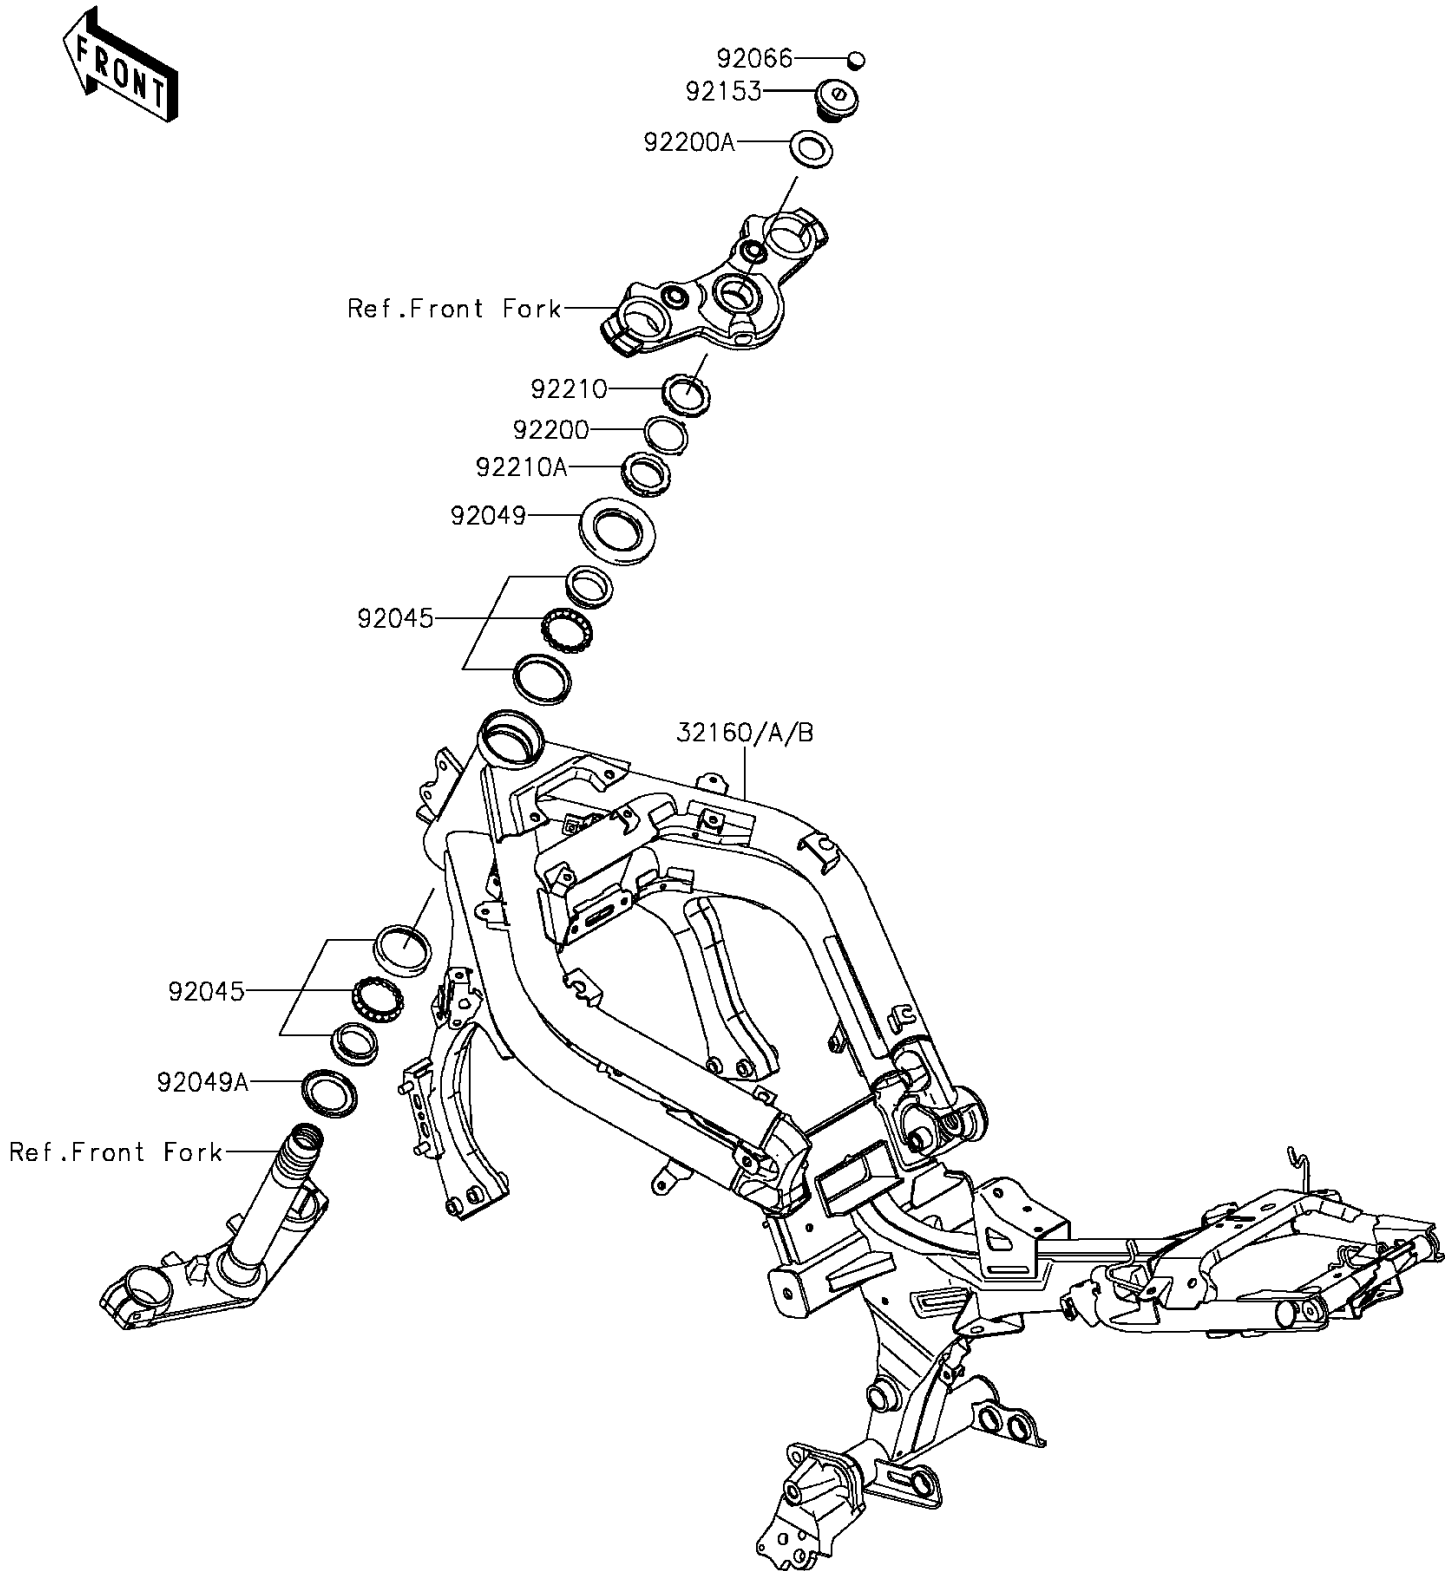

2015 Ninja® 650 PARTS DIAGRAM

Frame

F2120

2015 Ninja® 650 PARTS LIST

Frame

ITEM NAME	PART NUMBER	QUANTITY
FRAME-COMP,F.S.BLACK (Ref # 32160A)	32160-0569-18R	1
BEARING-BALL,SF07A17PX1V1 (Ref # 92045)	92045-1384	2
SEAL-OIL (Ref # 92049)	92049-0131	1
SEAL-OIL (Ref # 92049A)	92049-0137	1
PLUG (Ref # 92066)	92066-0071	1
BOLT,26MM (Ref # 92153)	92153-0474	1
WASHER (Ref # 92200)	92200-0036	1
WASHER,27X42X2.3 (Ref # 92200A)	92200-0753	1
NUT,STEERING STEM,35MM (Ref # 92210)	92210-0534	1
NUT,STEERING STEM,35MM (Ref # 92210A)	92210-0535	1