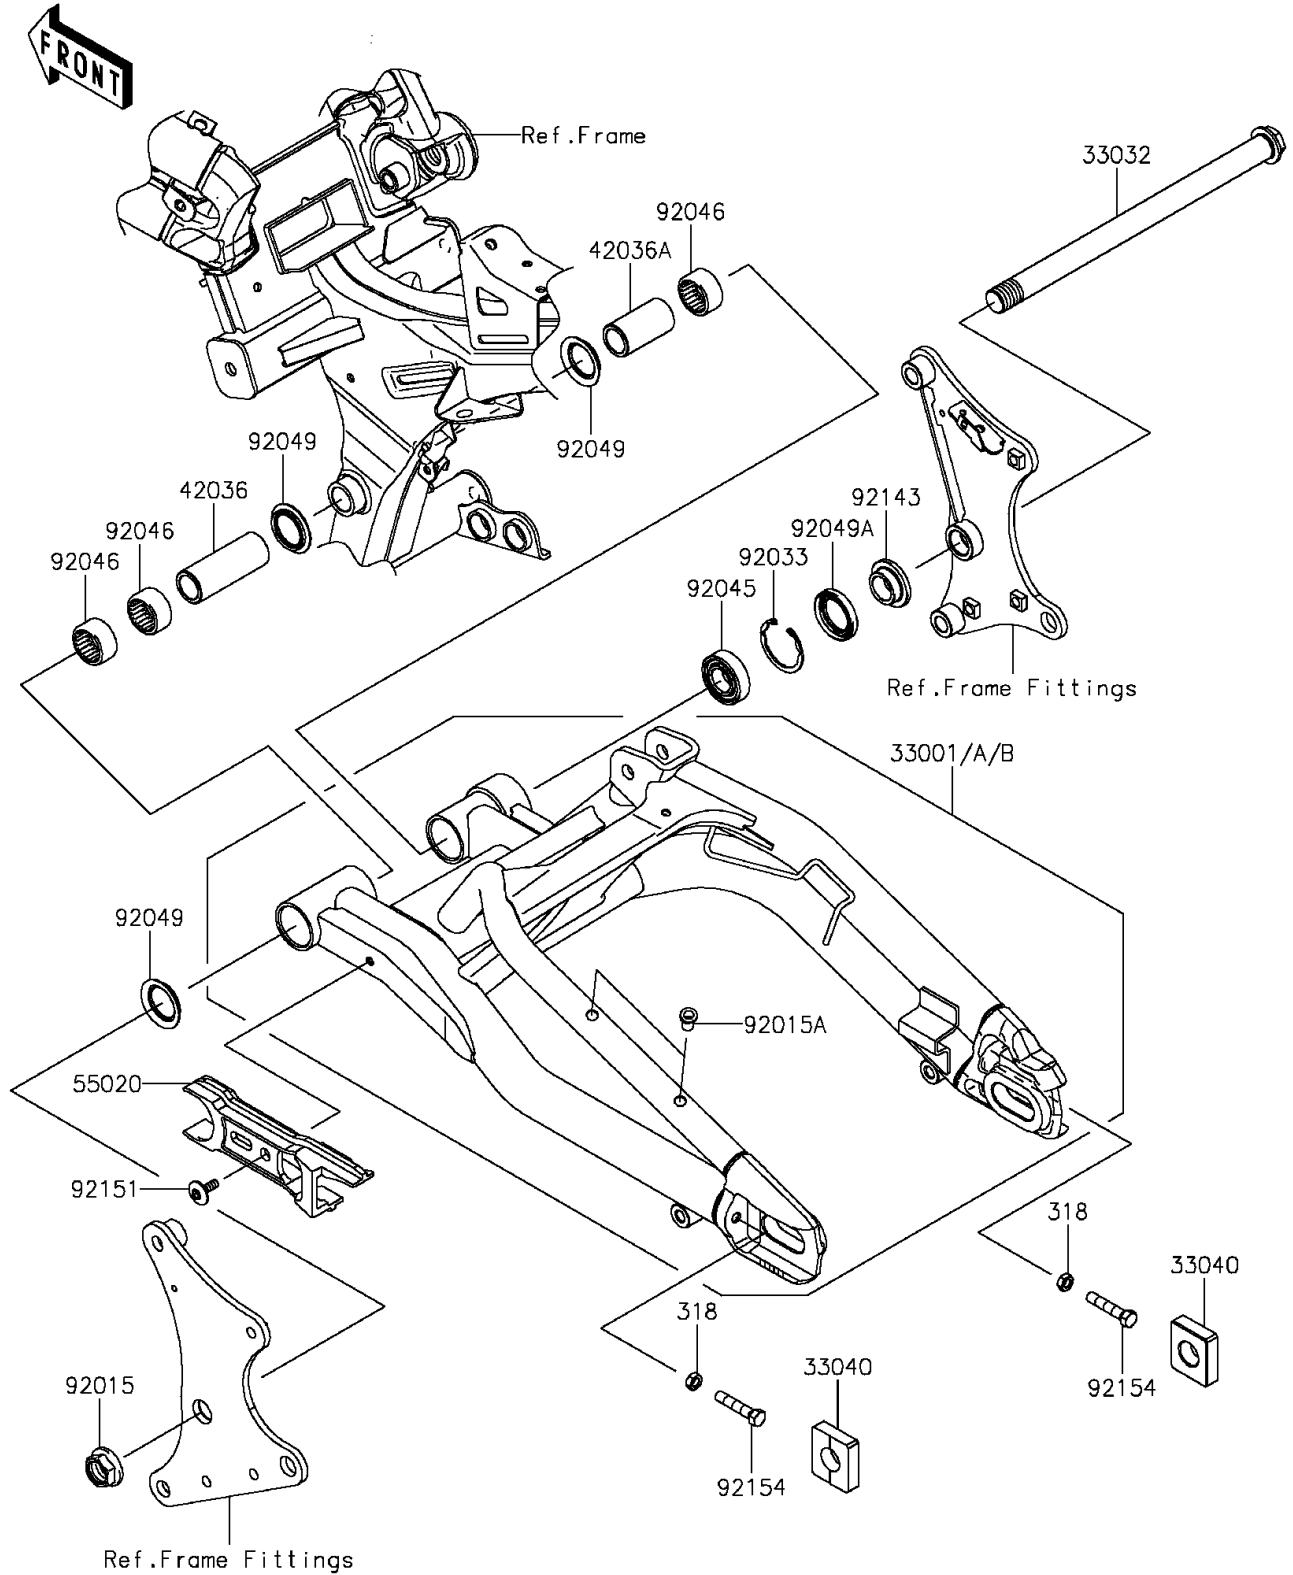

2015 Ninja® 650 PARTS DIAGRAM

Swingarm

F2141

2015 Ninja® 650 PARTS LIST

Swingarm

ITEM NAME	PART NUMBER	QUANTITY
ARM-COMP-SWING,F.S.BLACK (Ref # 33001B)	33001-0586-18R	1
SHAFT-SWING ARM (Ref # 33032)	33032-1142	1
ADJUSTER-CHAIN (Ref # 33040)	33040-1109	2
SLEEVE,LH,20.1X28X75.8 (Ref # 42036)	42036-0706	1
SLEEVE,RH,20.1X28X52.3 (Ref # 42036A)	42036-0707	1
GUARD,CHAIN (Ref # 55020)	55020-0722	1
NUT,FLANGED,20MM (Ref # 92015)	92015-1724	1
NUT,POP,6MM (Ref # 92015A)	92015-1759	2
RING-SNAP,42MM (Ref # 92033)	92033-1041	1
BEARING-BALL,6004UL11 (Ref # 92045)	92045-0017	1
BEARING-NEEDLE,BM2824 (Ref # 92046)	92046-1202	3
SEAL-OIL (Ref # 92049)	92049-0132	3
SEAL-OIL (Ref # 92049A)	92049-0138	1
COLLAR,SWING ARM,RH,L=12.5 (Ref # 92143)	92143-1727	1
BOLT,SOCKET,6X18 (Ref # 92151)	92151-1149	1
BOLT,8X40 (Ref # 92154)	92154-0837	2
NUT-HEX-SMALL,8MM (Ref # 318)	318BA0800	2