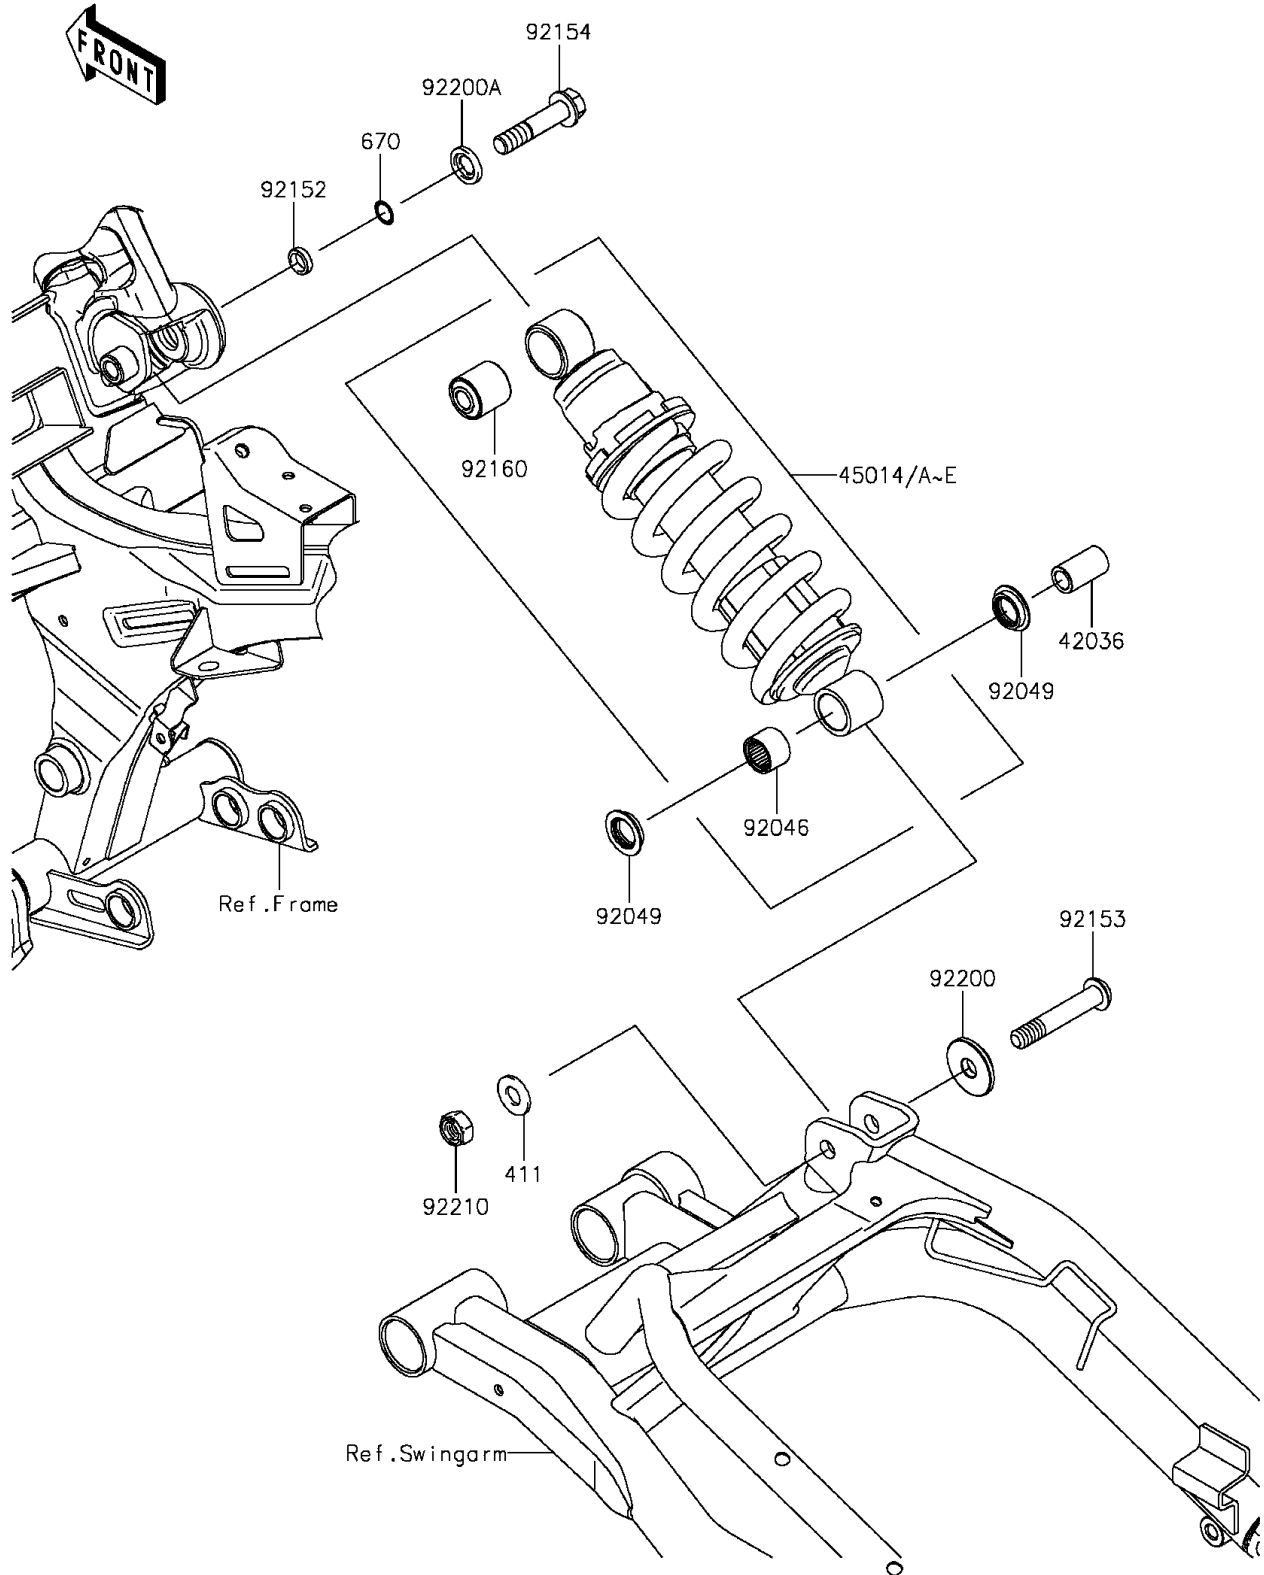

2013 NINJA® 650 PARTS DIAGRAM

Suspension/Shock Absorber

F2151

2013 NINJA® 650 PARTS LIST

Suspension/Shock Absorber

ITEM NAME	PART NUMBER	QUANTITY
SLEEVE,12.1X18X32 (Ref # 42036)	42036-0024	1
SHOCKABSORBER,S.RED (Ref # 45014)	45014-0364-VM	1
SHOCKABSORBER,L.YELLOW (Ref # 45014A)	45014-0364-40J	1
SHOCKABSORBER,P.SILVER (Ref # 45014B)	45014-0364-458	1
BEARING-NEEDLE,SFYZM182417 (Ref # 92046)	92046-1272	1
SEAL-OIL (Ref # 92049)	92049-0133	2
COLLAR,12.1X16.8X4.4 (Ref # 92152)	92152-0811	1
BOLT,SOCKET,12X70 (Ref # 92153)	92153-1985	1
BOLT,FLANGED,12X55 (Ref # 92154)	92154-0836	1
DAMPER,SHOCKABSORBER (Ref # 92160)	92160-1161	1
WASHER (Ref # 92200)	92200-0484	1
WASHER,12.5X24X3.2 (Ref # 92200A)	92200-0519	1
NUT,LOCK,12MM (Ref # 92210)	92210-0300	1
WASHER-PLAIN,12MM (Ref # 411)	411AA1200	1
O RING,12MM (Ref # 670)	670B2012	1