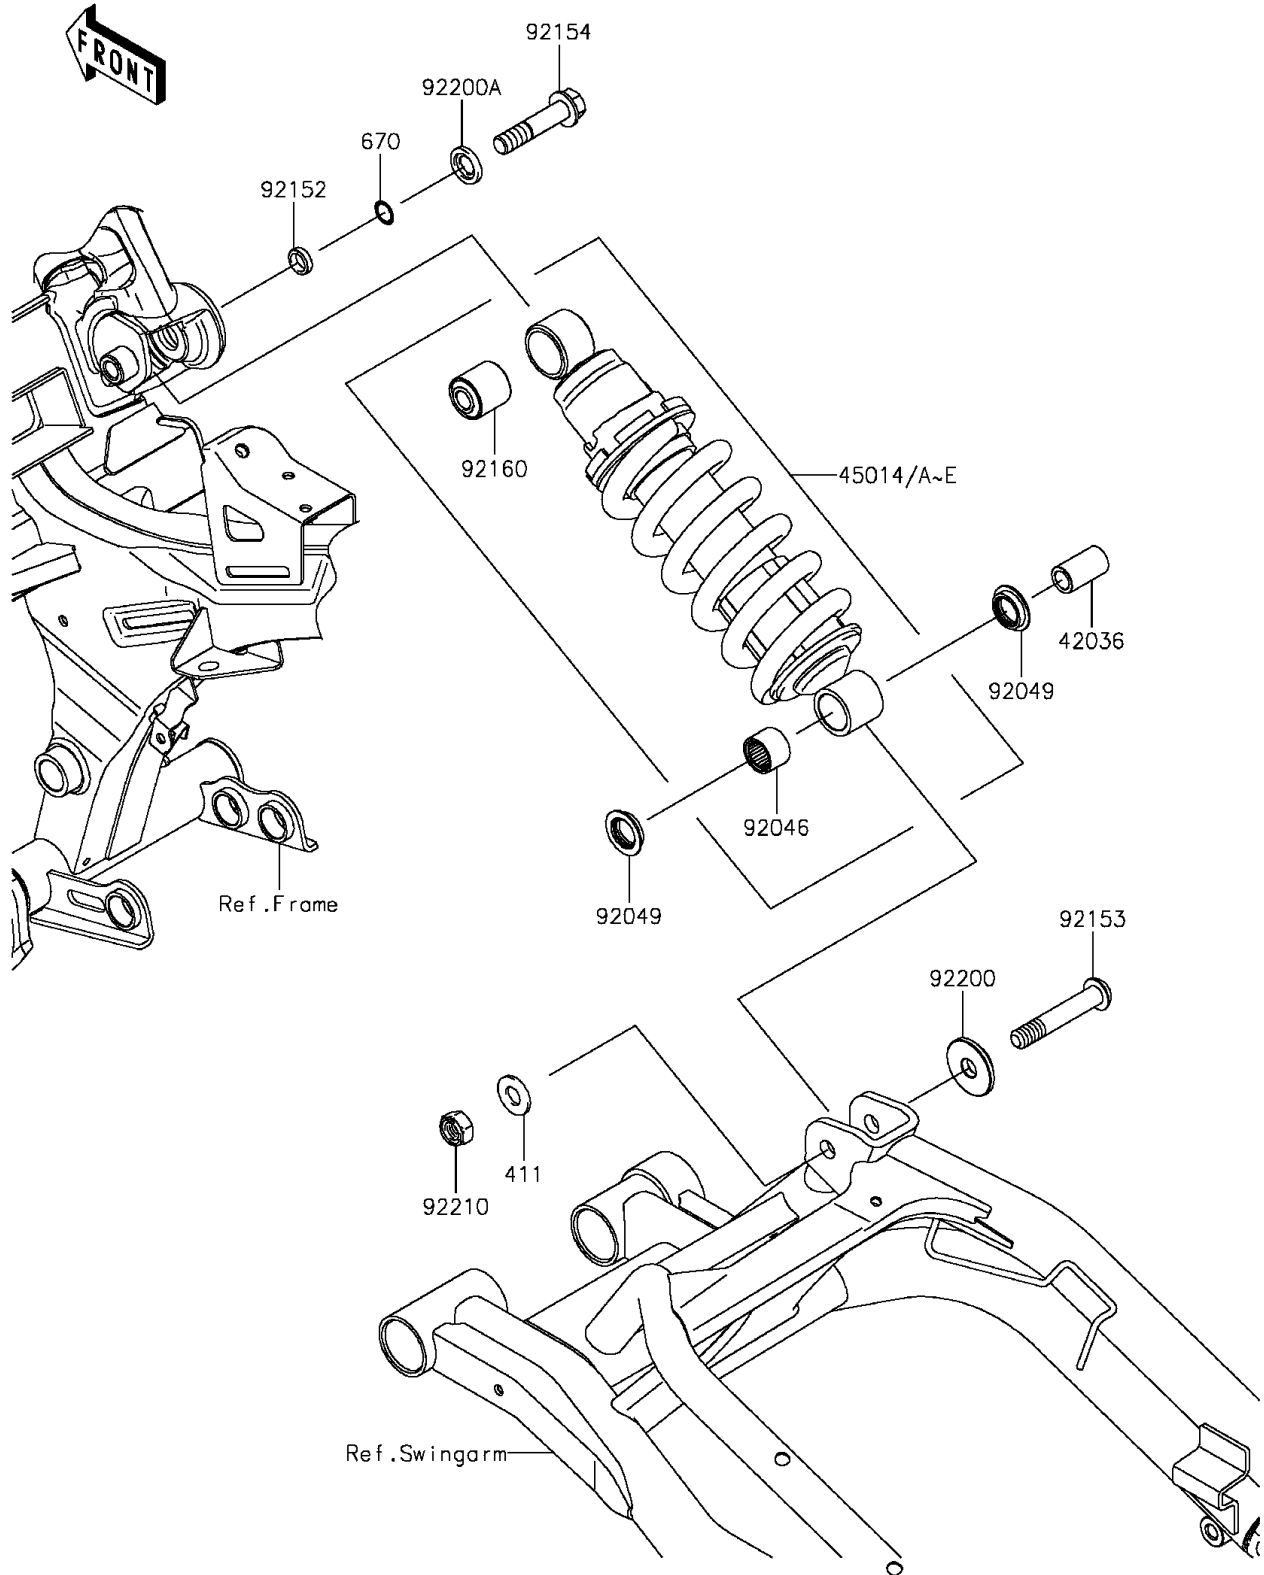

# 2014 NINJA® 650 PARTS DIAGRAM

Suspension/Shock Absorber

F2151

## 2014 NINJA® 650 PARTS LIST

### Suspension/Shock Absorber

ITEM NAME	PART NUMBER	QUANTITY
SLEEVE,12.1X18X32 (Ref # 42036)	42036-0024	1
SHOCKABSORBER,P.SILVER (Ref # 45014B)	45014-0364-458	1
BEARING-NEEDLE,SFYZM182417 (Ref # 92046)	92046-1272	1
SEAL-OIL (Ref # 92049)	92049-0133	2
COLLAR,12.1X16.8X4.4 (Ref # 92152)	92152-0811	1
BOLT,SOCKET,12X70 (Ref # 92153)	92153-1985	1
BOLT,FLANGED,12X55 (Ref # 92154)	92154-0836	1
DAMPER,SHOCKABSORBER (Ref # 92160)	92160-1161	1
WASHER (Ref # 92200)	92200-0484	1
WASHER,12.5X24X3.2 (Ref # 92200A)	92200-0519	1
NUT,LOCK,12MM (Ref # 92210)	92210-0300	1
WASHER-PLAIN,12MM (Ref # 411)	411AA1200	1
O RING,12MM (Ref # 670)	670B2012	1