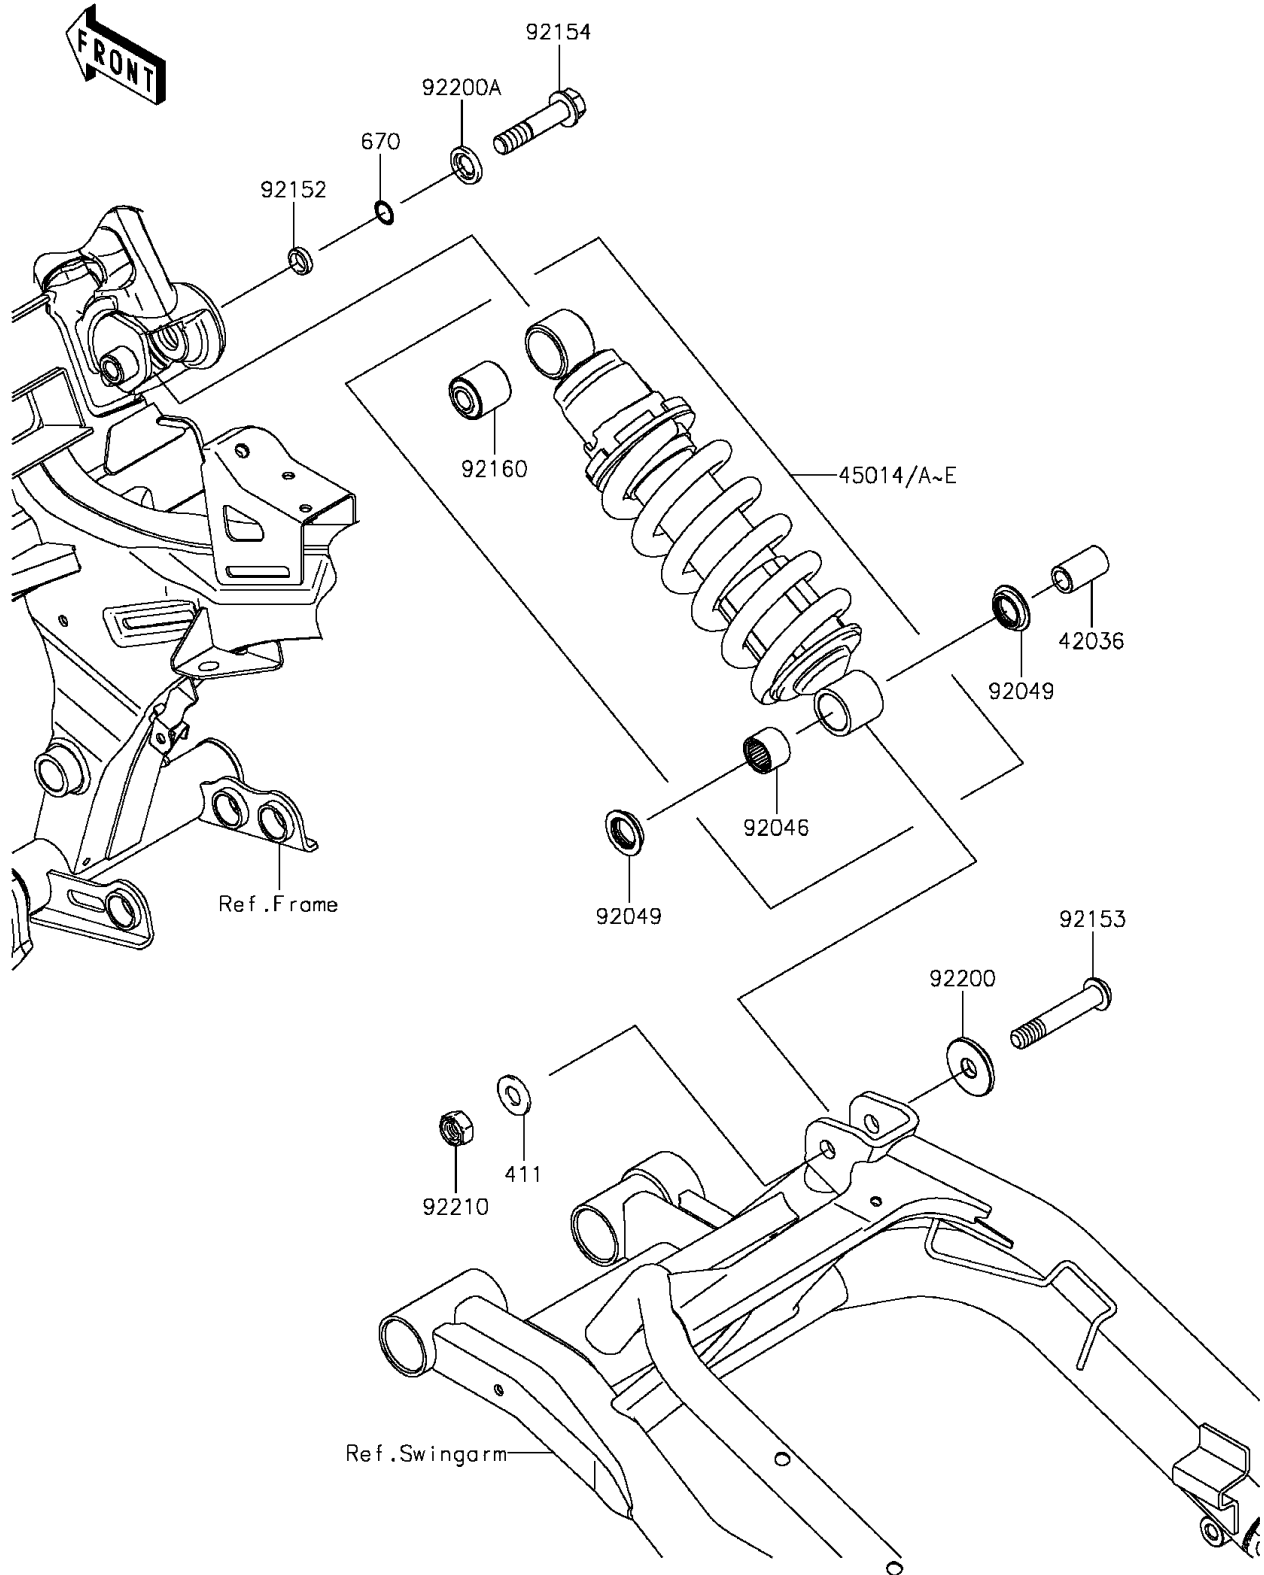

2015 Ninja® 650 PARTS DIAGRAM

Suspension/Shock Absorber

F2151

2015 Ninja® 650 PARTS LIST

Suspension/Shock Absorber

ITEM NAME	PART NUMBER	QUANTITY
SLEEVE,12.1X18X32 (Ref # 42036)	42036-0024	1
SHOCKABSORBER,G.B.GREEN (Ref # 45014C)	45014-0364-46Y	1
BEARING-NEEDLE,SFYZM182417 (Ref # 92046)	92046-1272	1
SEAL-OIL (Ref # 92049)	92049-0133	2
COLLAR,12.1X16.8X4.4 (Ref # 92152)	92152-0811	1
BOLT,SOCKET,12X70 (Ref # 92153)	92153-1985	1
BOLT,FLANGED,12X55 (Ref # 92154)	92154-0836	1
DAMPER,SHOCKABSORBER (Ref # 92160)	92160-1161	1
WASHER (Ref # 92200)	92200-0484	1
WASHER,12.5X24X3.2 (Ref # 92200A)	92200-0519	1
NUT,LOCK,12MM (Ref # 92210)	92210-0300	1
WASHER-PLAIN,12MM (Ref # 411)	411AA1200	1
O RING,12MM (Ref # 670)	670B2012	1