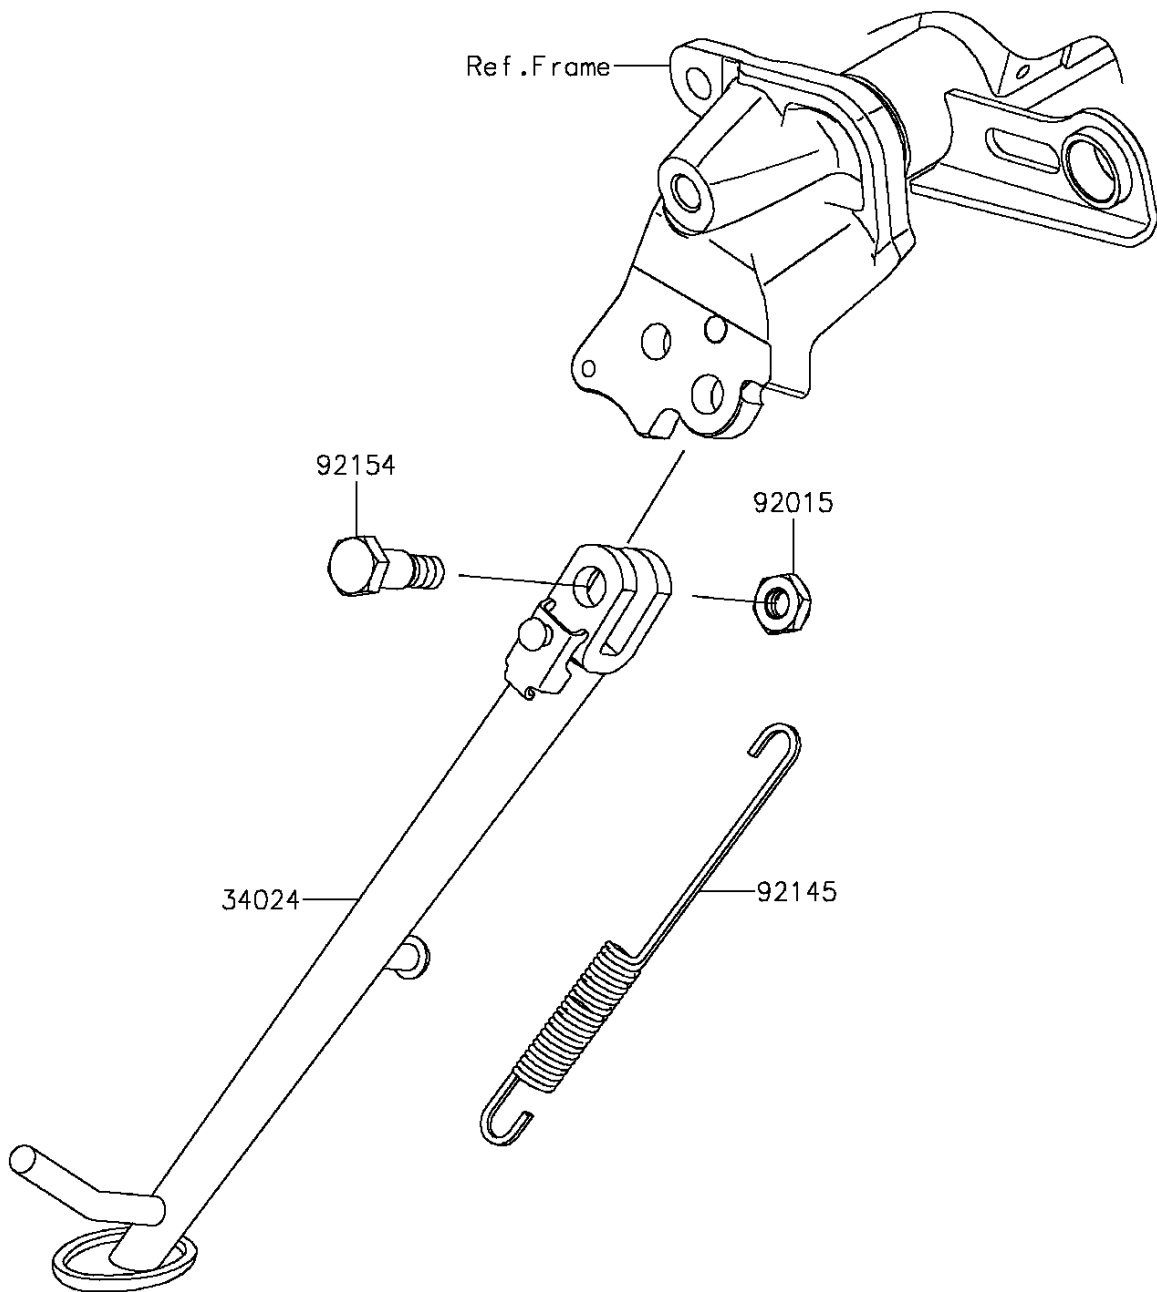

2013 NINJA® 650 PARTS DIAGRAM

Stand(s)

F2190

2013 NINJA® 650 PARTS LIST

Stand(s)

ITEM NAME	PART NUMBER	QUANTITY
STAND-SIDE (Ref # 34024)	34024-0103	1
NUT,LOCK,10MM,BLACK (Ref # 92015)	92015-1188	1
SPRING,SIDE STAND (Ref # 92145)	92145-0813	1
BOLT,10X32.5 (Ref # 92154)	92154-0437	1