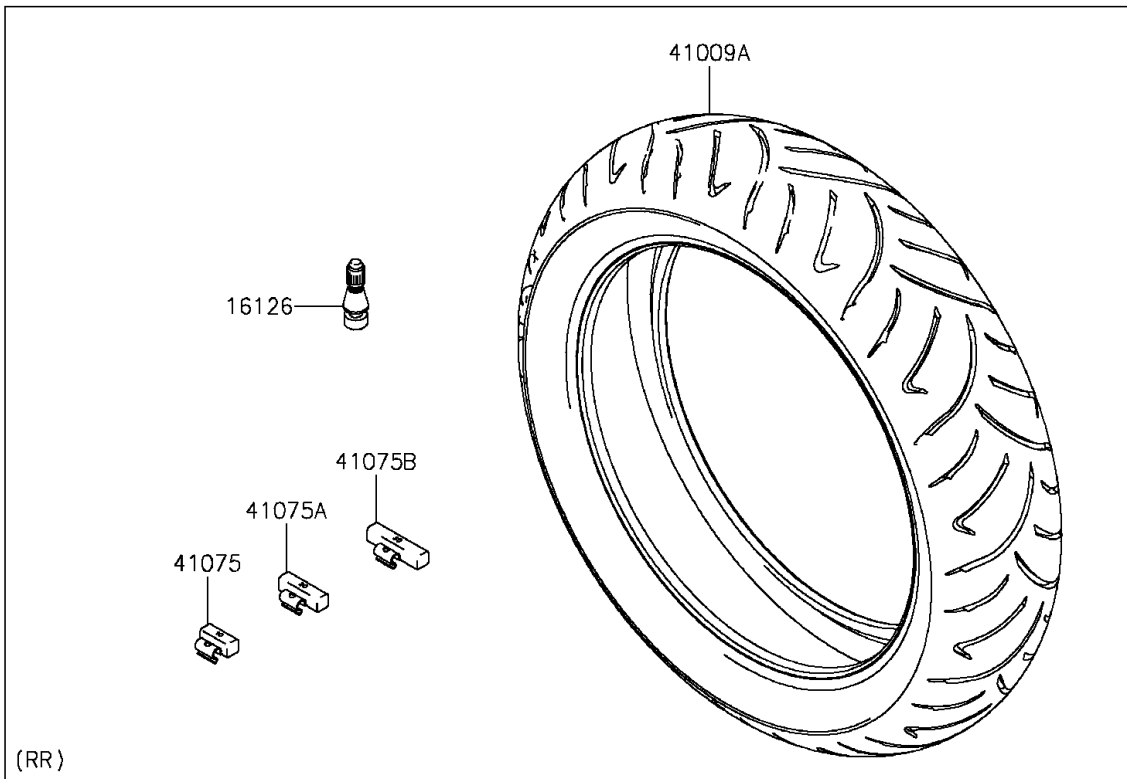

2014 NINJA® 650 PARTS DIAGRAM

Tires(ECF-EFF)

F2210

2014 NINJA® 650 PARTS LIST

Tires(ECF-EFF)

ITEM NAME	PART NUMBER	QUANTITY
VALVE,TIRE (Ref # 16126)	16126-1140	2
TIRE,FR,120/70ZR17(58W),R.S.2 (Ref # 41009)	41009-0500	1
TIRE,RR,160/60ZR17(69W),R.S.2 (Ref # 41009A)	41009-0501	1
BALANCER-WHEEL,10G,SILVER (Ref # 41075)	41075-0007	AR
BALANCER-WHEEL,20G,SILVER (Ref # 41075A)	41075-0008	AR
BALANCER-WHEEL,30G,SILVER (Ref # 41075B)	41075-0009	AR