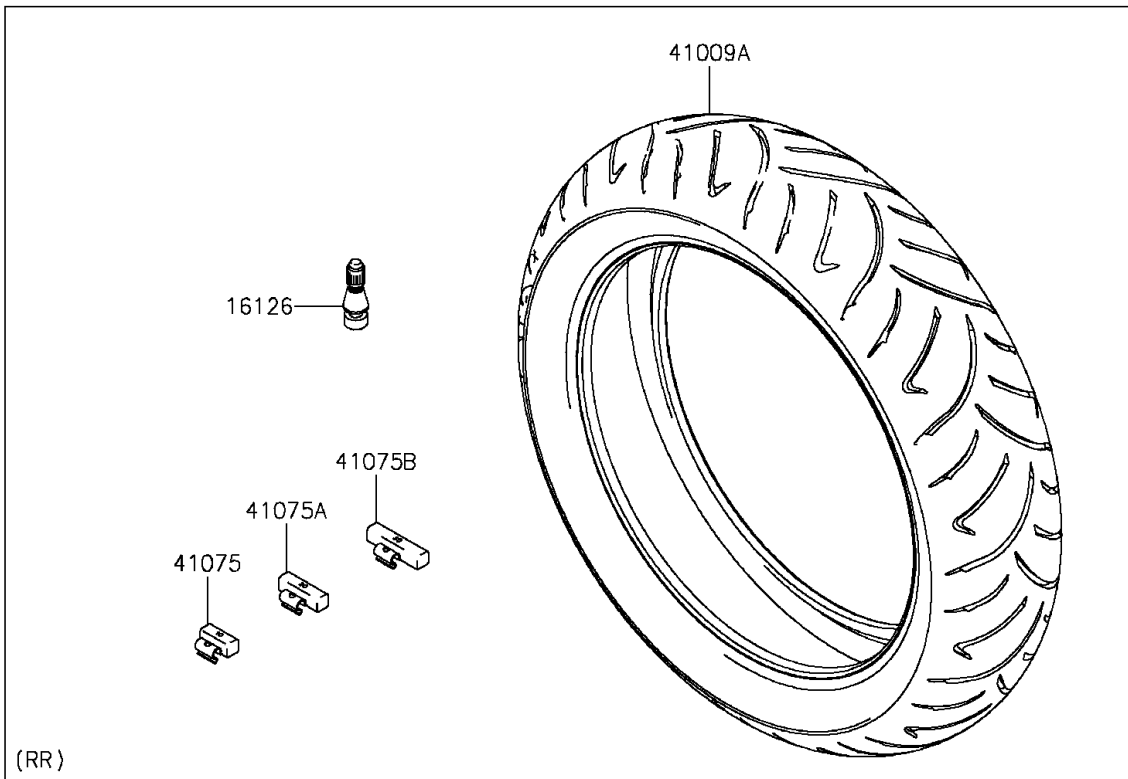

# 2014 NINJA® 650 PARTS DIAGRAM

Tires(ECF-EFF)

F2210

## 2014 NINJA® 650 PARTS LIST

Tires(ECF-EFF)

ITEM NAME	PART NUMBER	QUANTITY
VALVE,TIRE (Ref # 16126)	16126-1140	2
TIRE,FR,120/70ZR17(58W),R.S.2 (Ref # 41009)	41009-0500	1
TIRE,RR,160/60ZR17(69W),R.S.2 (Ref # 41009A)	41009-0501	1
BALANCER-WHEEL,10G,SILVER (Ref # 41075)	41075-0007	AR
BALANCER-WHEEL,20G,SILVER (Ref # 41075A)	41075-0008	AR
BALANCER-WHEEL,30G,SILVER (Ref # 41075B)	41075-0009	AR