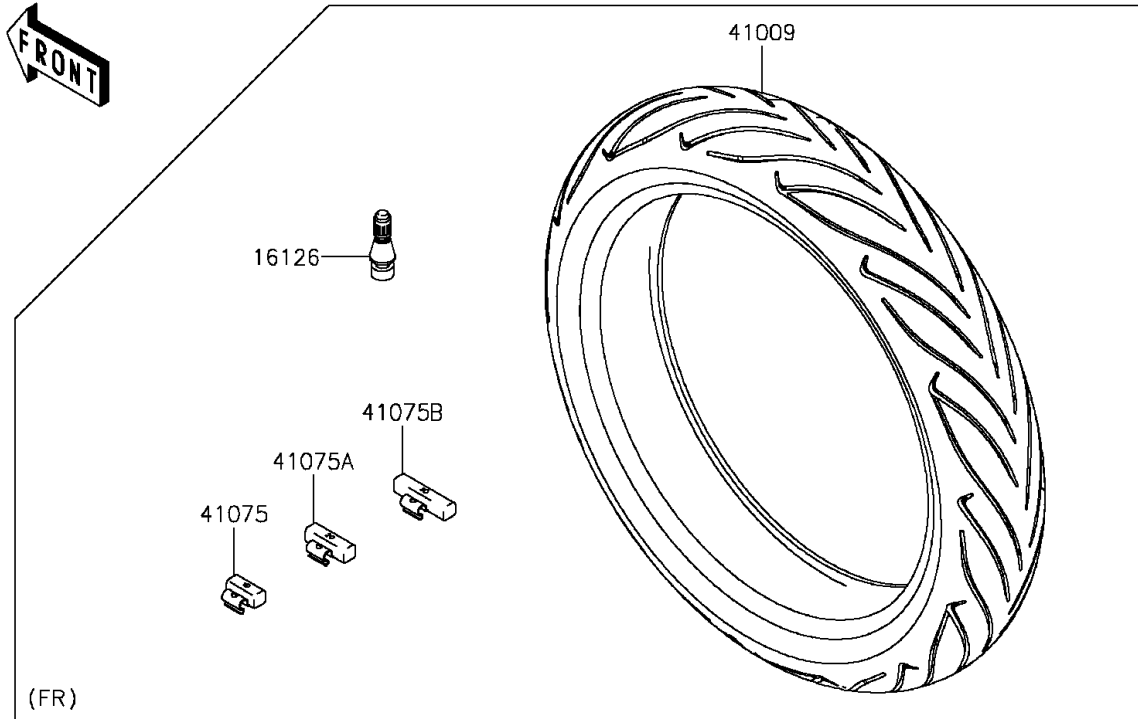

# 2014 NINJA® 650 PARTS DIAGRAM

Tires(ECF-EFF)

F2210

## 2014 NINJA® 650 PARTS LIST

Tires(ECF-EFF)

ITEM NAME	PART NUMBER	QUANTITY
VALVE,TIRE (Ref # 16126)	16126-1140	2
TIRE,FR,120/70ZR17(58W),R.S.2 (Ref # 41009)	41009-0500	1
TIRE,RR,160/60ZR17(69W),R.S.2 (Ref # 41009A)	41009-0501	1
BALANCER-WHEEL,10G,SILVER (Ref # 41075)	41075-0007	AR
BALANCER-WHEEL,20G,SILVER (Ref # 41075A)	41075-0008	AR
BALANCER-WHEEL,30G,SILVER (Ref # 41075B)	41075-0009	AR