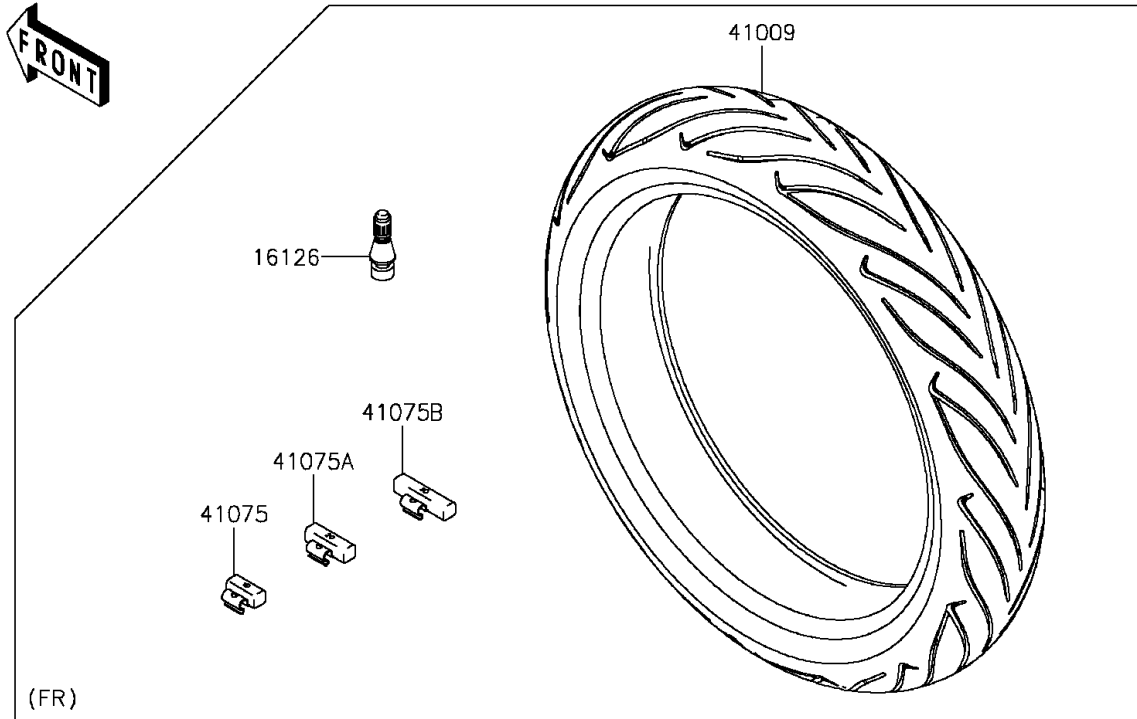

2014 NINJA® 650 PARTS DIAGRAM

Tires(ECF-EFF)

F2210

2014 NINJA® 650 PARTS LIST

Tires(ECF-EFF)

ITEM NAME	PART NUMBER	QUANTITY
VALVE,TIRE (Ref # 16126)	16126-1140	2
TIRE,FR,120/70ZR17(58W),R.S.2 (Ref # 41009)	41009-0500	1
TIRE,RR,160/60ZR17(69W),R.S.2 (Ref # 41009A)	41009-0501	1
BALANCER-WHEEL,10G,SILVER (Ref # 41075)	41075-0007	AR
BALANCER-WHEEL,20G,SILVER (Ref # 41075A)	41075-0008	AR
BALANCER-WHEEL,30G,SILVER (Ref # 41075B)	41075-0009	AR