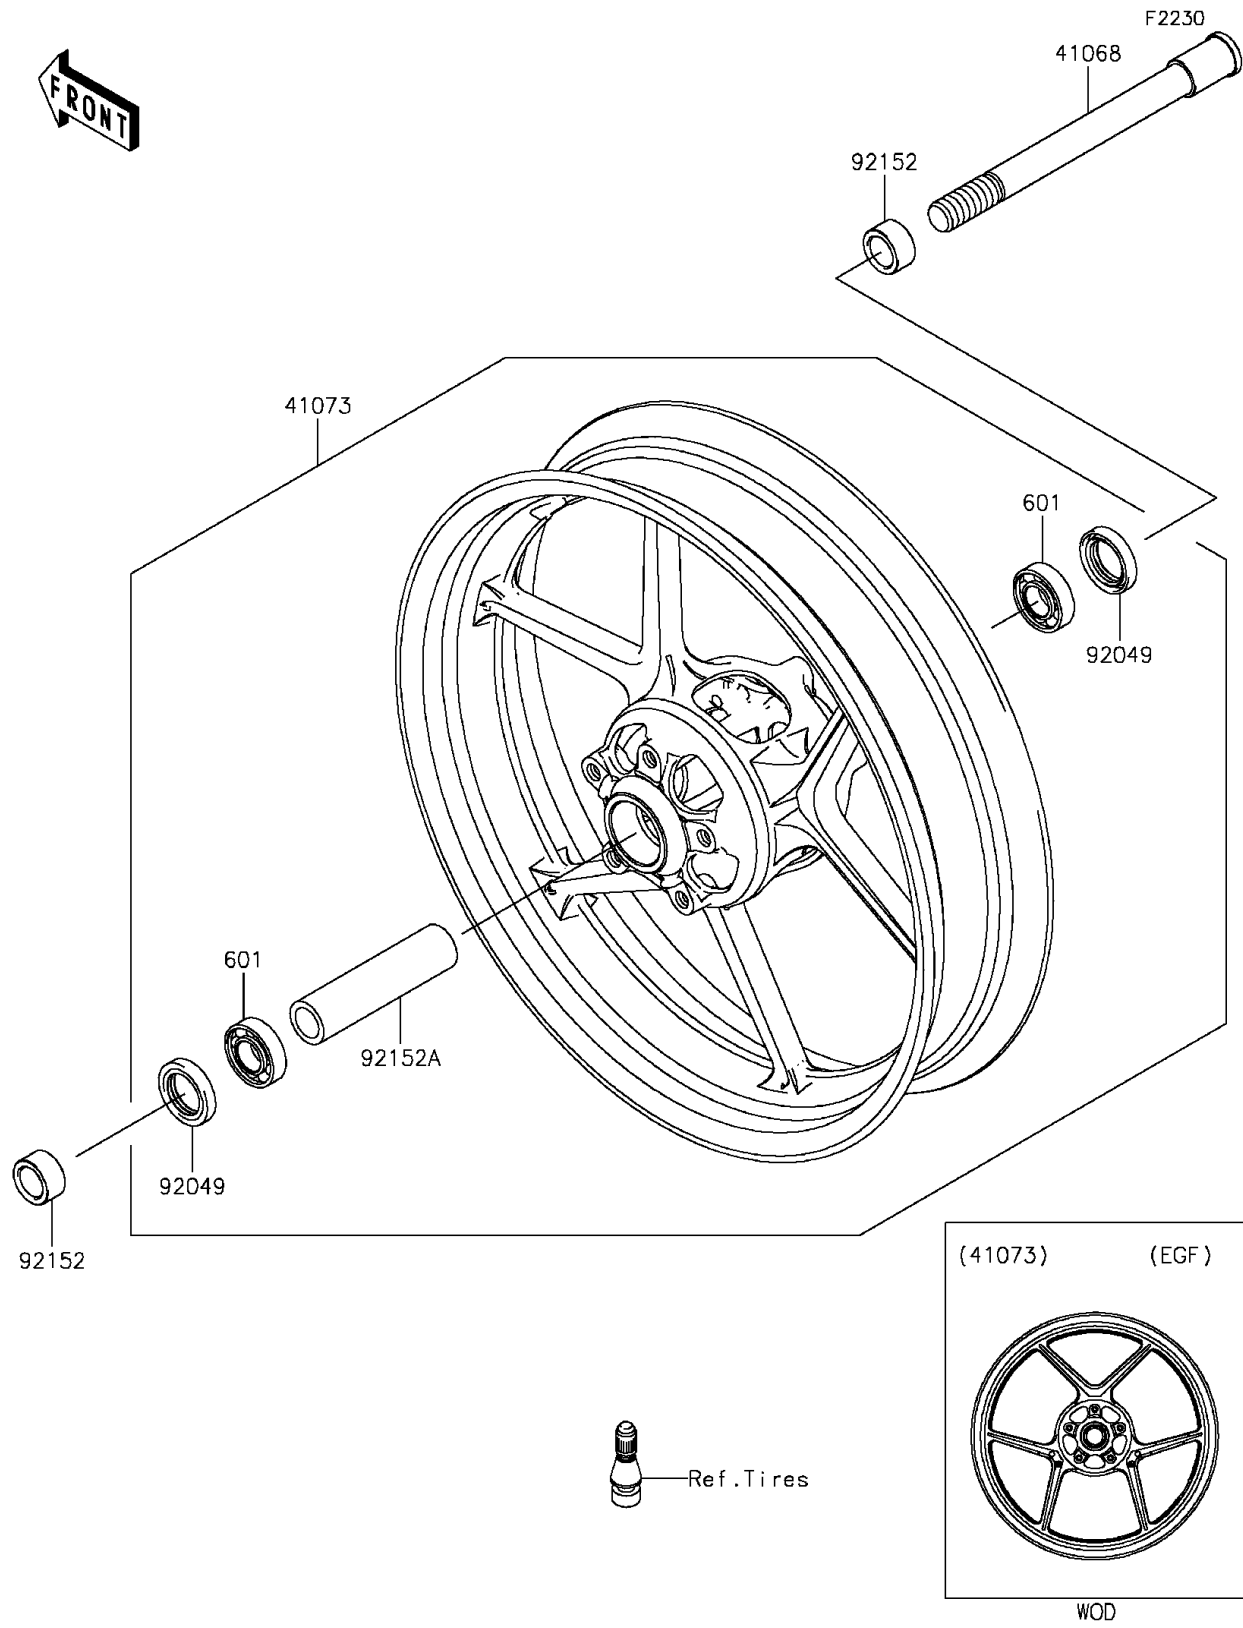

2012 NINJA® 650 PARTS DIAGRAM

Front Wheel

2012 NINJA® 650 PARTS LIST

Front Wheel

ITEM NAME	PART NUMBER	QUANTITY
AXLE,FR (Ref # 41068)	41068-0059	1
WHEEL-ASSY,FR,G.BLACK (Ref # 41073)	41073-0567-QT	1
SEAL-OIL,BJN30427 (Ref # 92049)	92049-0130	2
COLLAR,20X30X15.5 (Ref # 92152)	92152-0946	2
COLLAR,20.2X28X115 (Ref # 92152A)	92152-0958	1
BEARING-BALL,#6004UUC3 (Ref # 601)	601B6004UU	2