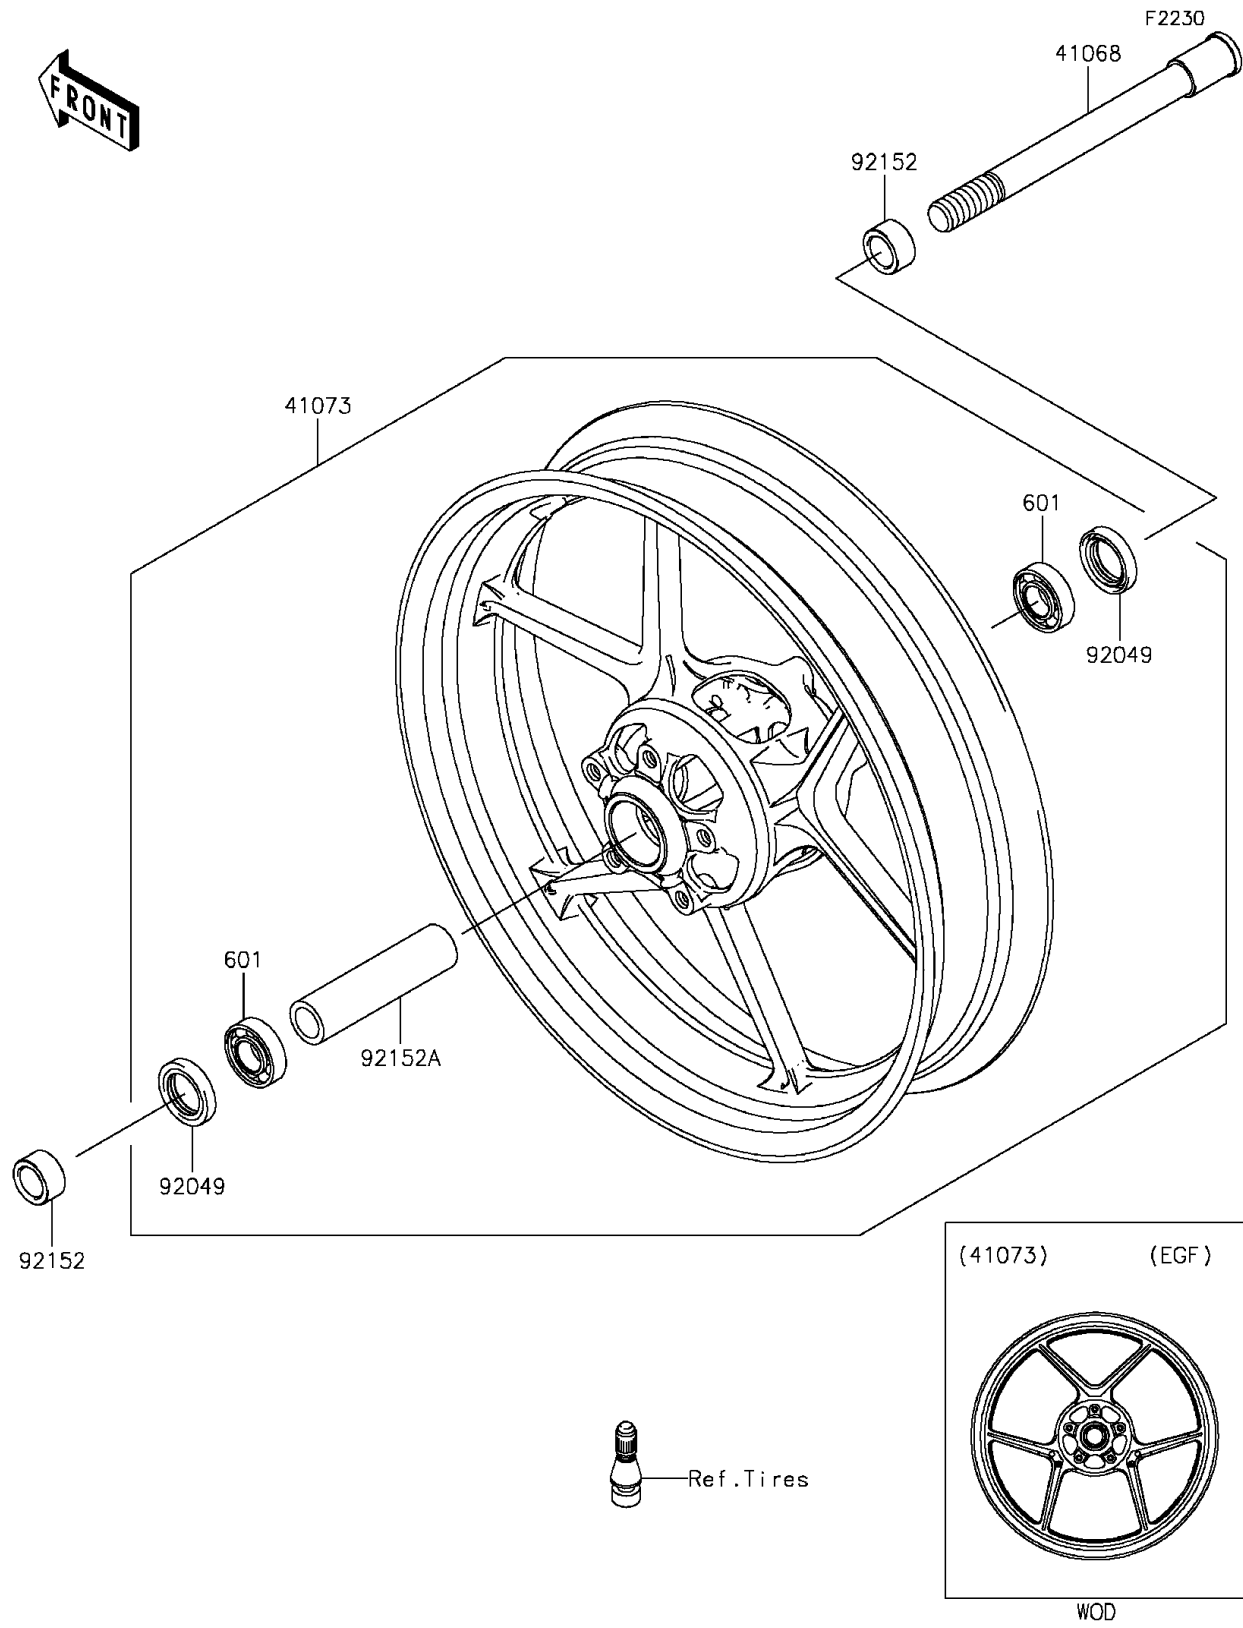

2014 NINJA® 650 PARTS DIAGRAM

Front Wheel

2014 NINJA® 650 PARTS LIST

Front Wheel

ITEM NAME	PART NUMBER	QUANTITY
AXLE,FR (Ref # 41068)	41068-0059	1
WHEEL-ASSY,FR,G.BLACK (Ref # 41073)	41073-0567-QT	1
SEAL-OIL,BJN30427 (Ref # 92049)	92049-0130	2
COLLAR,20X30X15.5 (Ref # 92152)	92152-0946	2
COLLAR,20.2X28X115 (Ref # 92152A)	92152-0958	1
BEARING-BALL,#6004UUC3 (Ref # 601)	601B6004UU	2