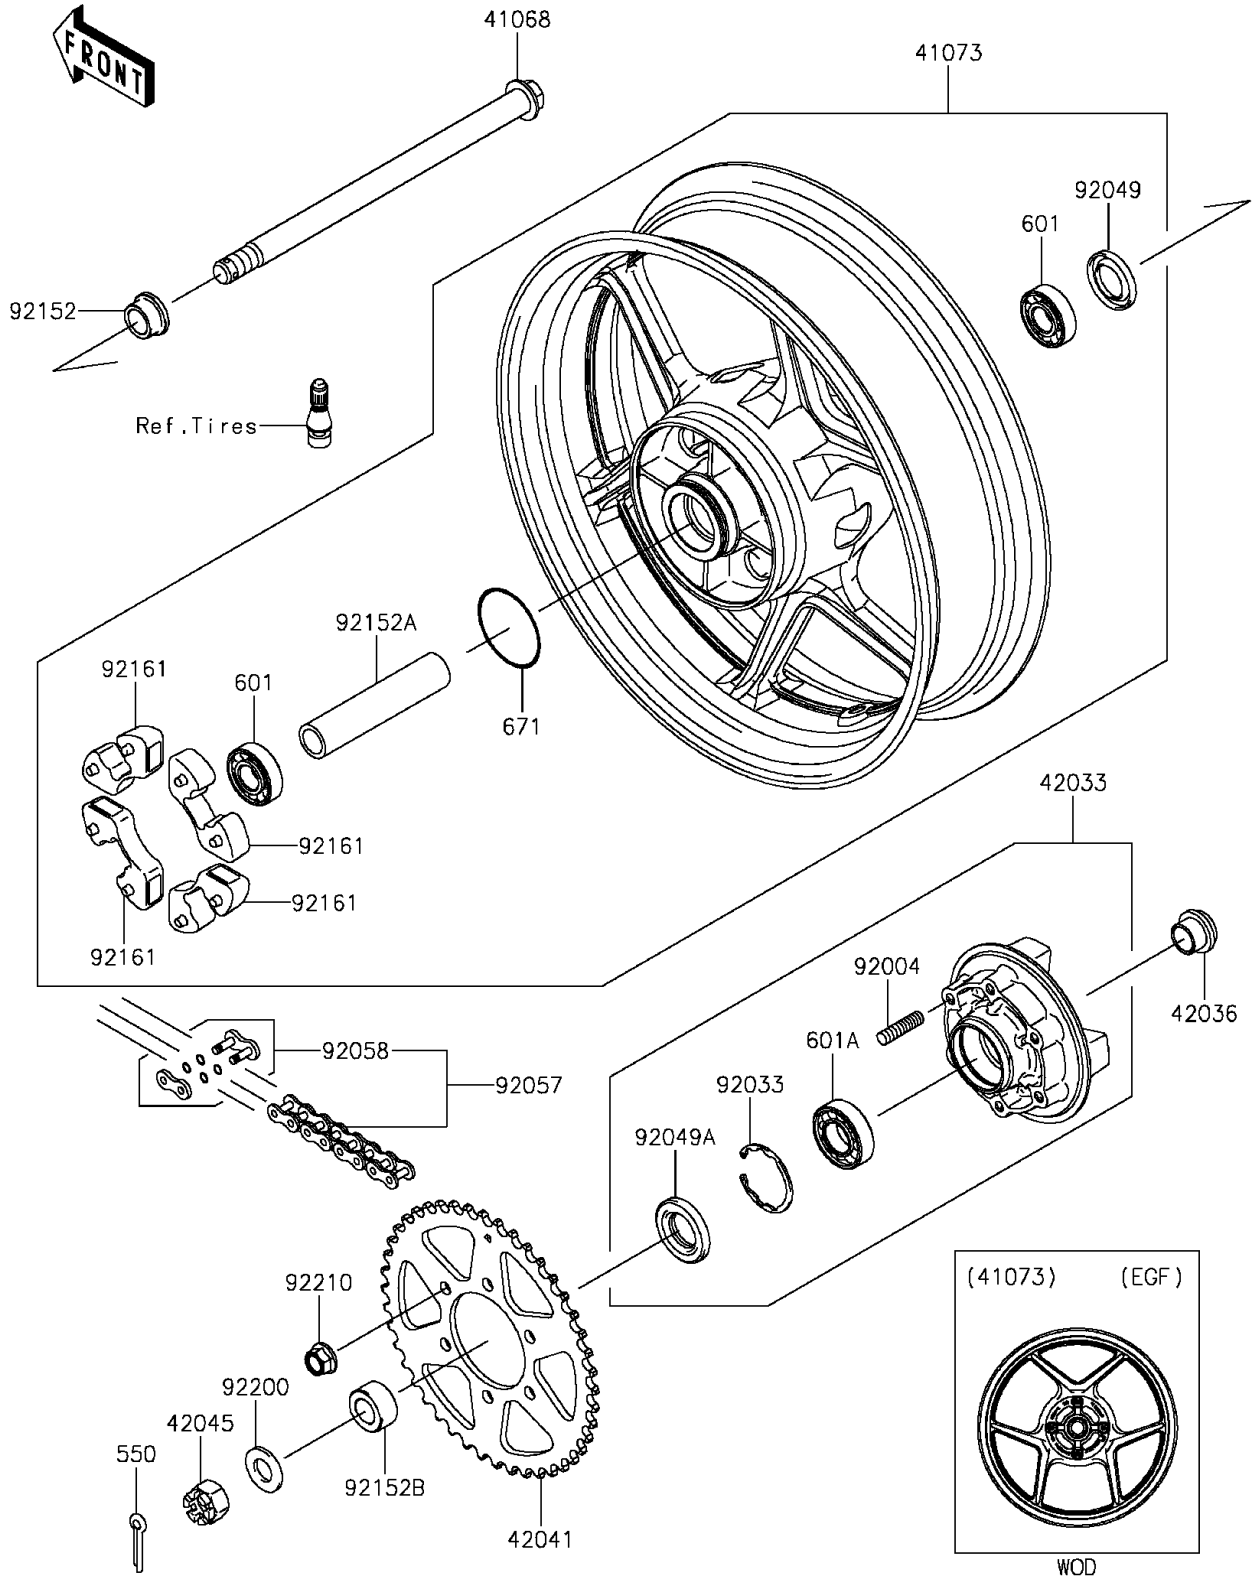

# 2015 Ninja® 650 PARTS DIAGRAM

Rear Wheel/Chain

F2240

## 2015 Ninja® 650 PARTS LIST

### Rear Wheel/Chain

ITEM NAME	PART NUMBER	QUANTITY
AXLE,RR (Ref # 41068)	41068-0054	1
WHEEL-ASSY,RR,G.BLACK (Ref # 41073)	41073-0568-QT	1
COUPLING-ASSY,RR HUB (Ref # 42033)	42033-0570	1
SLEEVE,RR HUB,L=23 (Ref # 42036)	42036-1251	1
SPROCKET-HUB,46T (Ref # 42041)	42041-0087	1
NUT,CASTLE,18MM (Ref # 42045)	42045-018	1
STUD,10X19 (Ref # 92004)	92004-0048	6
RING-SNAP,52MM (Ref # 92033)	92033-1043	1
SEAL-OIL,28 47 5 (Ref # 92049)	92049-0140	1
SEAL-OIL (Ref # 92049A)	92049-1287	1
CHAIN,DRIVE,DID520VP2X114L (Ref # 92057)	92057-0163	1
JOINT-CHAIN,DRIVE (Ref # 92058)	92058-0018	1
COLLAR,RR AXLE,RH,L=17 (Ref # 92152)	92152-0302	1
COLLAR,20.2X28X133 (Ref # 92152A)	92152-0748	1
COLLAR,20X35X18 (Ref # 92152B)	92152-0751	1
DAMPER,SHOCK,RR HUB (Ref # 92161)	92161-0303	4
WASHER,19X36X3.2 (Ref # 92200)	92200-0296	1
NUT,LOCK,FLANGED,10MM (Ref # 92210)	92210-0276	6
PIN-COTTER,4.0X35 (Ref # 550)	550AA4035	1
BEARING-BALL,6204UUC3 (Ref # 601)	601B6204UU	2
BEARING-BALL (Ref # 601A)	601B6205UU	1
O RING,60MM (Ref # 671)	671B2560	1