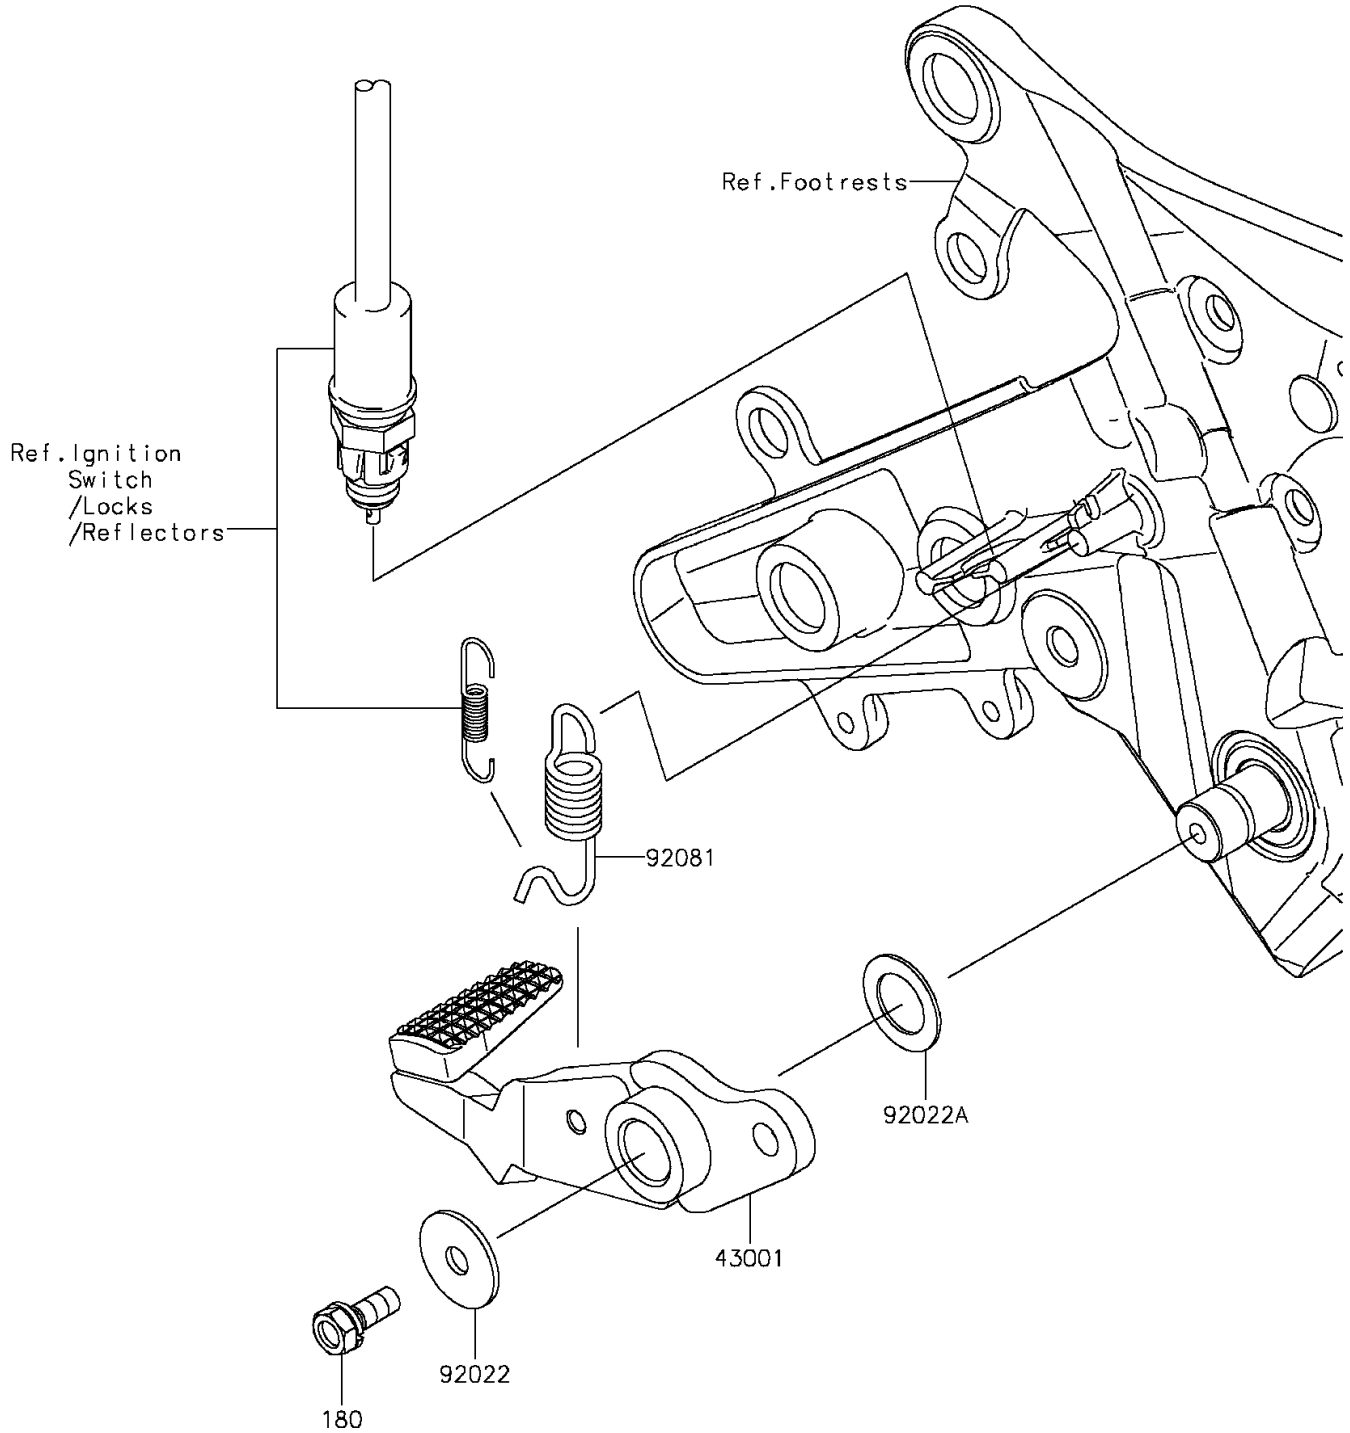

# 2012 NINJA® 650 PARTS DIAGRAM

Brake Pedal/Torque Link

F2260

## 2012 NINJA® 650 PARTS LIST

### Brake Pedal/Torque Link

ITEM NAME	PART NUMBER	QUANTITY
LEVER-BRAKE (Ref # 43001)	43001-0705	1
WASHER,7X24X1.6 (Ref # 92022)	92022-228	1
WASHER,15.3X24X1 (Ref # 92022A)	92022-326	1
SPRING,BRAKE PEDAL (Ref # 92081)	92081-1833	1
BOLT-UPSET-WS,6X16 (Ref # 180)	180AA0616	1