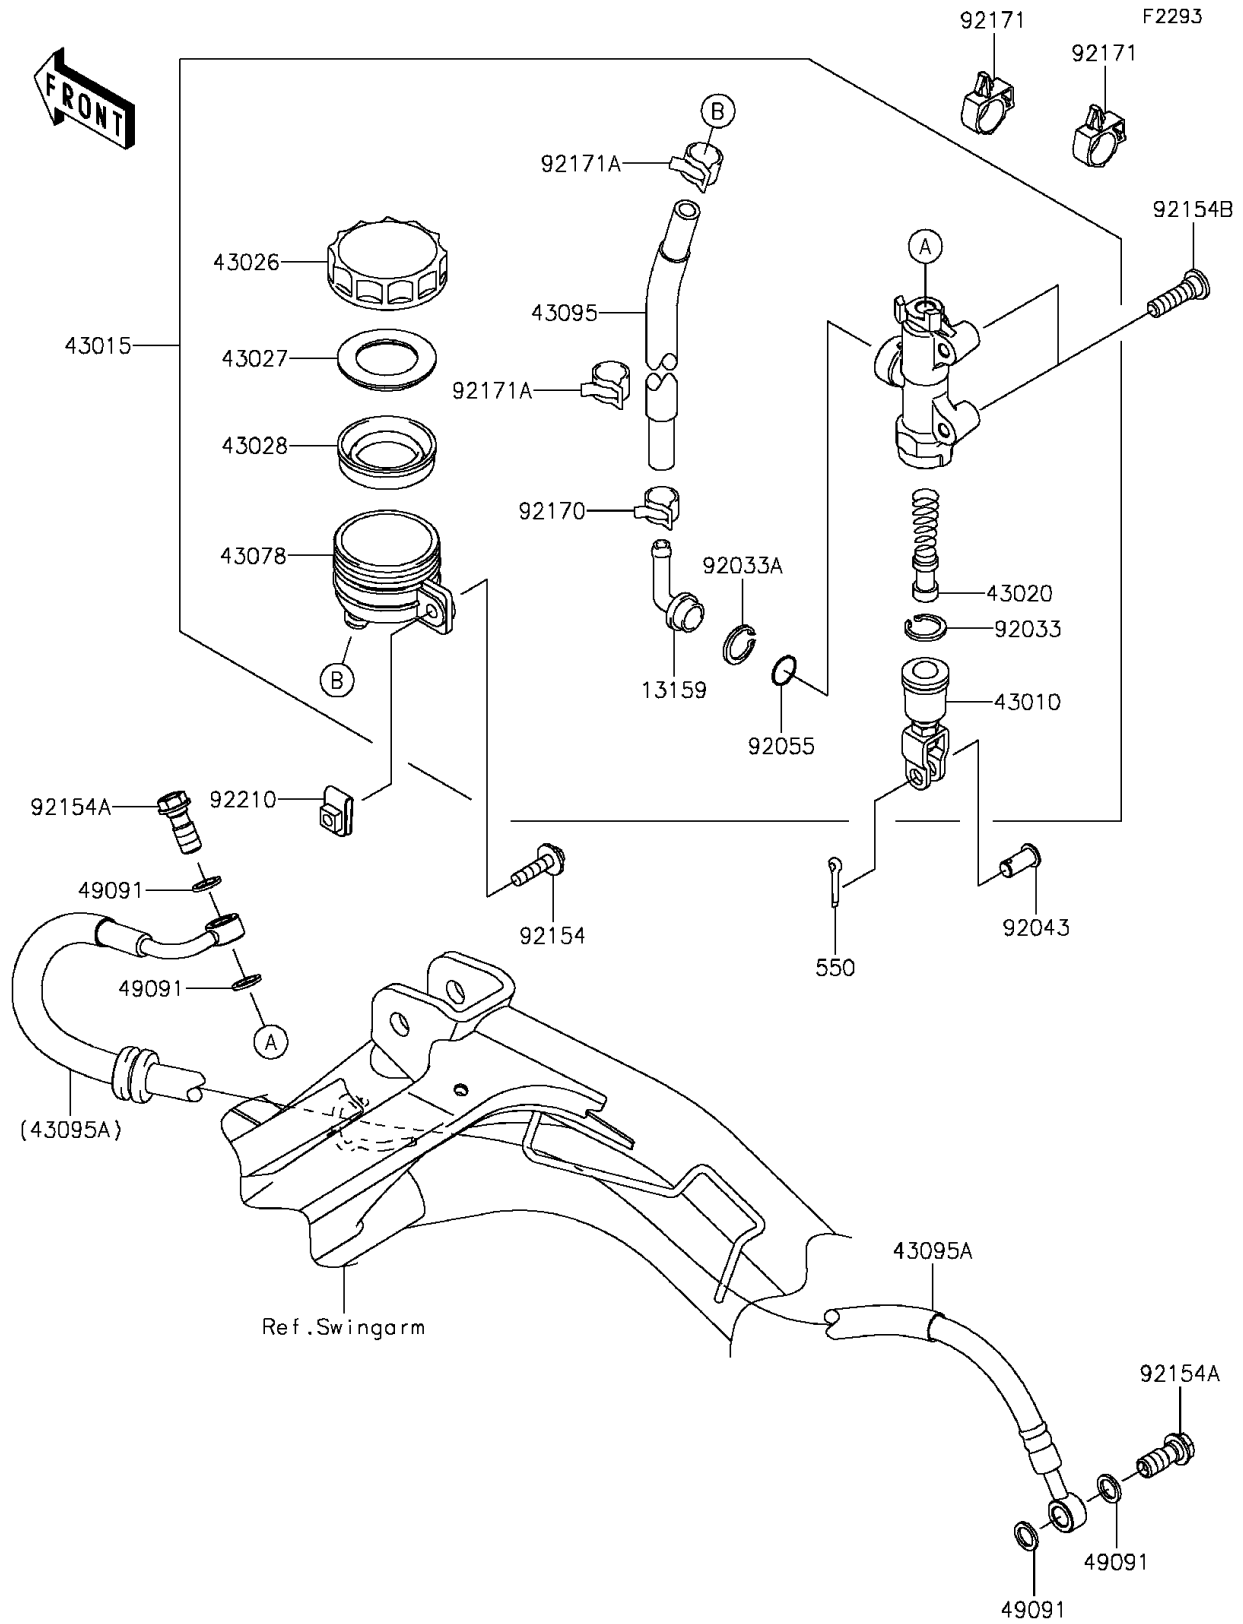

# 2014 NINJA® 650 PARTS DIAGRAM

## Rear Master Cylinder

## 2014 NINJA® 650 PARTS LIST

### Rear Master Cylinder

ITEM NAME	PART NUMBER	QUANTITY
CONNECTOR (Ref # 13159)	13159-1056	1
ROD-ASSY-BRAKE (Ref # 43010)	43010-1062	1
CYLINDER-ASSY-MASTER,RR (Ref # 43015)	43015-0559	1
PISTON-COMP-BRAKE (Ref # 43020)	43020-1094	1
CAP-BRAKE (Ref # 43026)	43026-1051	1
PLATE-DIAPHRAGM (Ref # 43027)	43027-1051	1
DIAPHRAGM,MASTER CYLINDER (Ref # 43028)	43028-1057	1
RESERVOIR,RR MASTER CYLINDER (Ref # 43078)	43078-1082	1
HOSE-BRAKE,RR M/CYLINDER (Ref # 43095)	43095-0628	1
HOSE-BRAKE,RR,L=748 (Ref # 43095A)	43095-0752	1
WASHER-SEAL,10.1X14.5X1.5 (Ref # 49091)	49091-0001	4
RING-SNAP,20.9X24.6X1.2 (Ref # 92033)	92033-0079	1
RING-SNAP,20.5MM (Ref # 92033A)	92033-1186	1
PIN (Ref # 92043)	92043-0182	1
RING-O,MASTER CYLINDER (Ref # 92055)	92055-1251	1
BOLT,6X25 (Ref # 92154)	92154-0467	1
BOLT,FLANGED,10X23 (Ref # 92154A)	92154-0732	2
BOLT,SOCKET,8X30 (Ref # 92154B)	92154-0843	2
CLAMP,HOSE (Ref # 92170)	92170-1091	1
CLAMP,BRAKE HOSE (Ref # 92171)	92171-0316	2
CLAMP,HOSE (Ref # 92171A)	92171-0463	2
NUT,6MM (Ref # 92210)	92210-0474	1
PIN-COTTER,2.0X15 (Ref # 550)	550AA2015	1