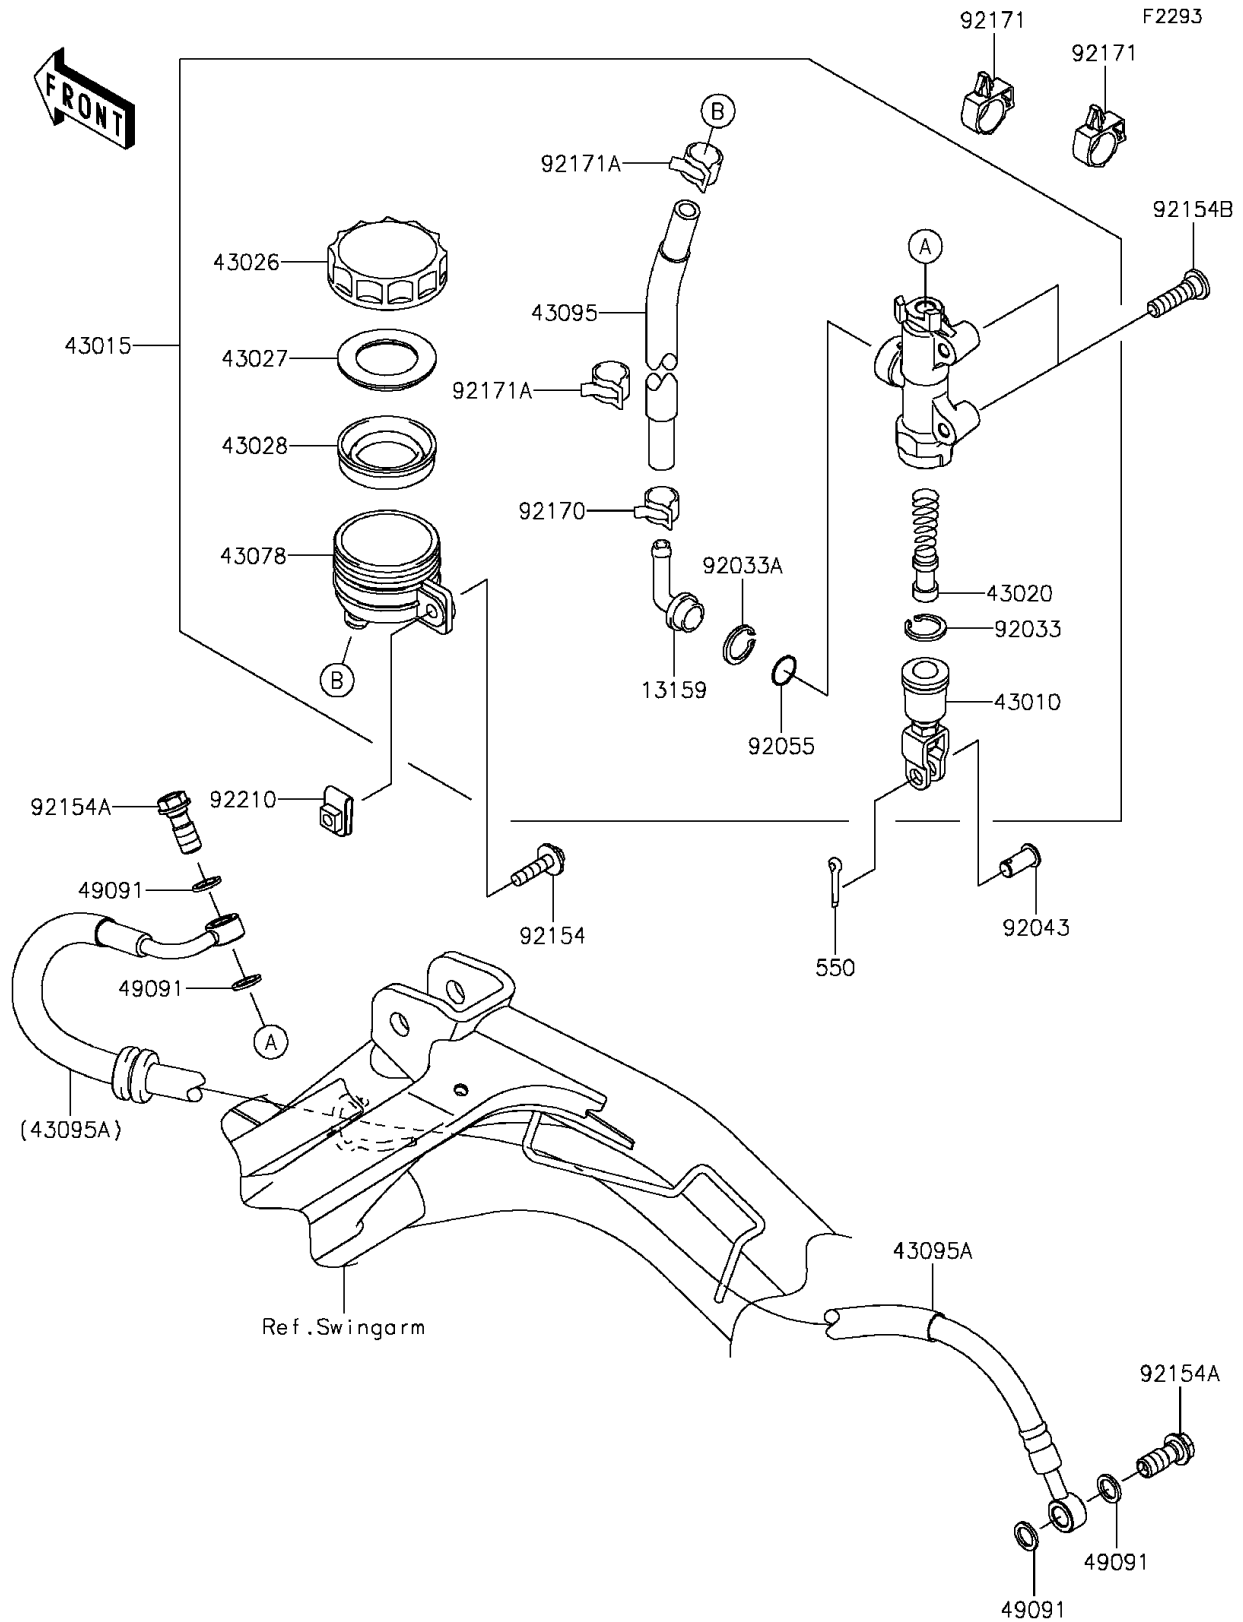

# 2014 NINJA® 650 PARTS DIAGRAM

## Rear Master Cylinder

## 2014 NINJA® 650 PARTS LIST

### Rear Master Cylinder

ITEM NAME	PART NUMBER	QUANTITY
CONNECTOR (Ref # 13159)	13159-1056	1
ROD-ASSY-BRAKE (Ref # 43010)	43010-1062	1
CYLINDER-ASSY-MASTER,RR (Ref # 43015)	43015-0559	1
PISTON-COMP-BRAKE (Ref # 43020)	43020-1094	1
CAP-BRAKE (Ref # 43026)	43026-1051	1
PLATE-DIAPHRAGM (Ref # 43027)	43027-1051	1
DIAPHRAGM,MASTER CYLINDER (Ref # 43028)	43028-1057	1
RESERVOIR,RR MASTER CYLINDER (Ref # 43078)	43078-1082	1
HOSE-BRAKE,RR M/CYLINDER (Ref # 43095)	43095-0628	1
HOSE-BRAKE,RR,L=748 (Ref # 43095A)	43095-0752	1
WASHER-SEAL,10.1X14.5X1.5 (Ref # 49091)	49091-0001	4
RING-SNAP,20.9X24.6X1.2 (Ref # 92033)	92033-0079	1
RING-SNAP,20.5MM (Ref # 92033A)	92033-1186	1
PIN (Ref # 92043)	92043-0182	1
RING-O,MASTER CYLINDER (Ref # 92055)	92055-1251	1
BOLT,6X25 (Ref # 92154)	92154-0467	1
BOLT,FLANGED,10X23 (Ref # 92154A)	92154-0732	2
BOLT,SOCKET,8X30 (Ref # 92154B)	92154-0843	2
CLAMP,HOSE (Ref # 92170)	92170-1091	1
CLAMP,BRAKE HOSE (Ref # 92171)	92171-0316	2
CLAMP,HOSE (Ref # 92171A)	92171-0463	2
NUT,6MM (Ref # 92210)	92210-0474	1
PIN-COTTER,2.0X15 (Ref # 550)	550AA2015	1