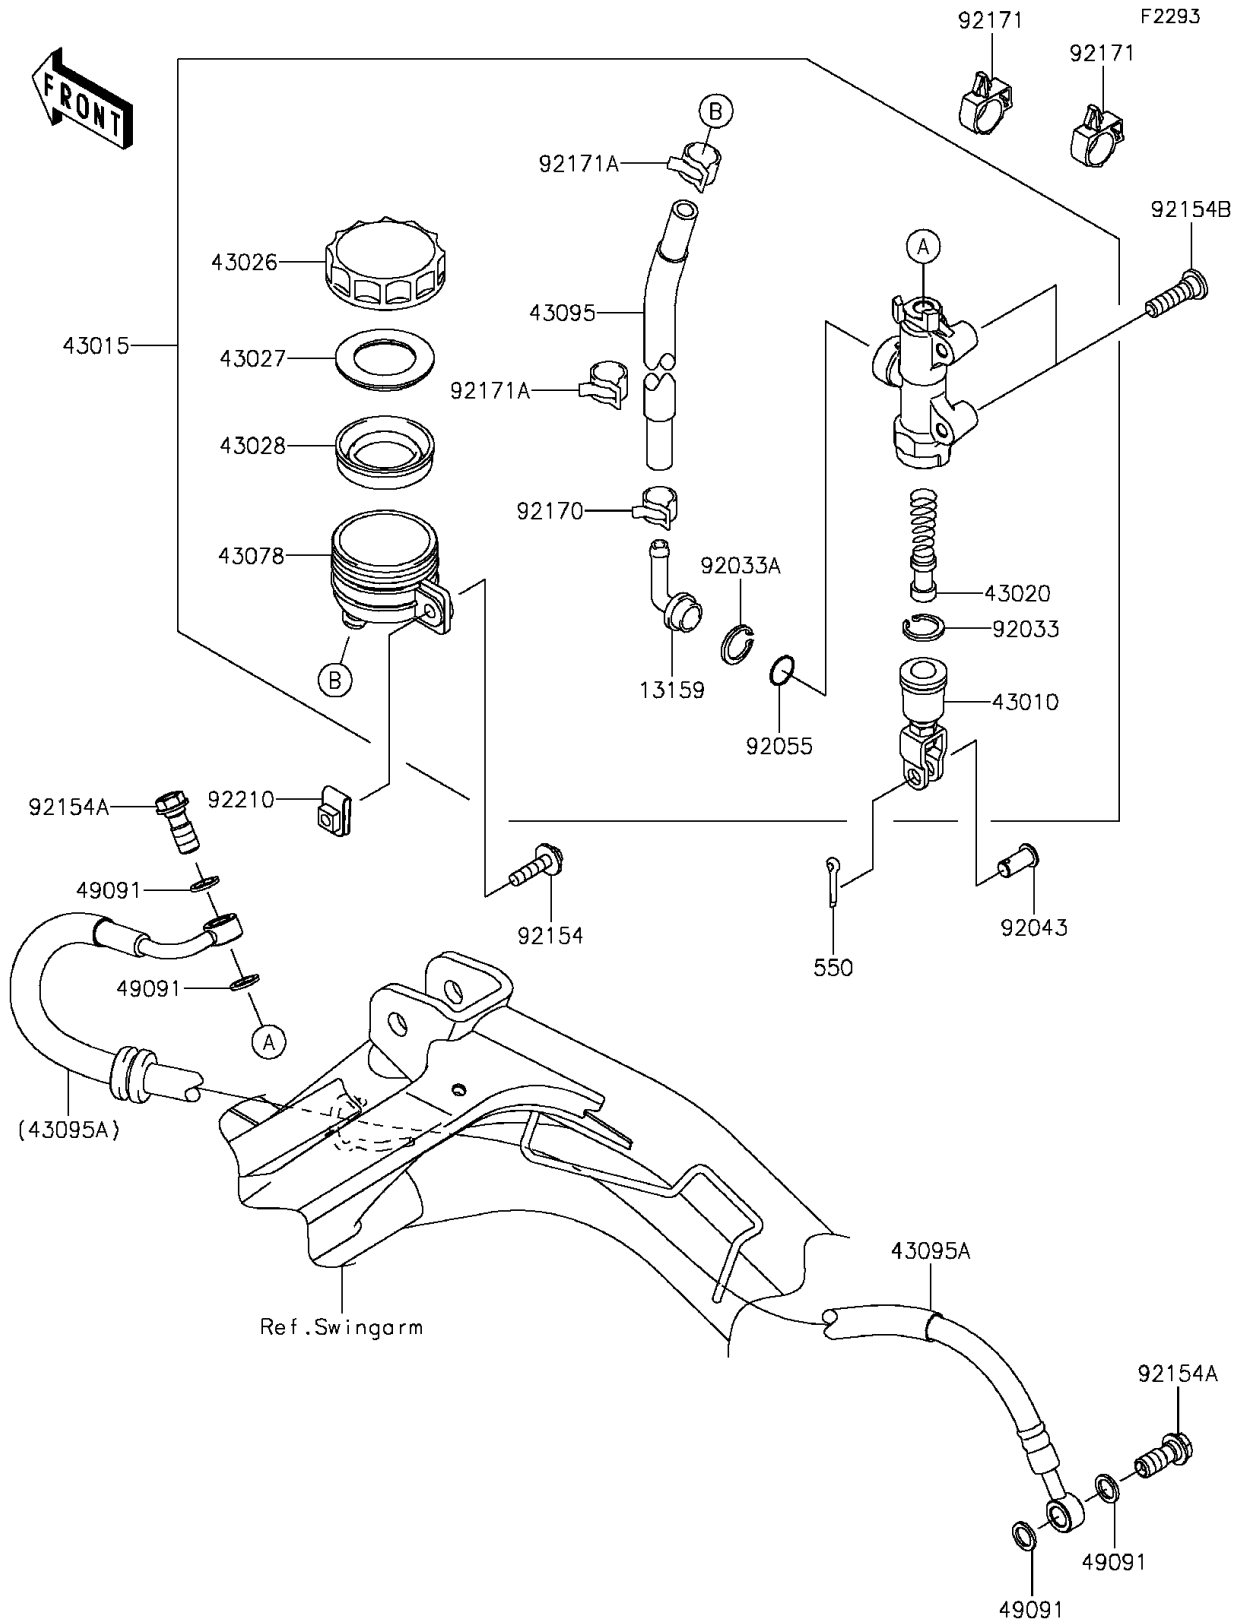

2015 Ninja® 650 PARTS DIAGRAM

Rear Master Cylinder

2015 Ninja® 650 PARTS LIST

Rear Master Cylinder

ITEM NAME	PART NUMBER	QUANTITY
CONNECTOR (Ref # 13159)	13159-1056	1
ROD-ASSY-BRAKE (Ref # 43010)	43010-1062	1
CYLINDER-ASSY-MASTER,RR (Ref # 43015)	43015-0559	1
PISTON-COMP-BRAKE (Ref # 43020)	43020-1094	1
CAP-BRAKE (Ref # 43026)	43026-1051	1
PLATE-DIAPHRAGM (Ref # 43027)	43027-1051	1
DIAPHRAGM,MASTER CYLINDER (Ref # 43028)	43028-1057	1
RESERVOIR,RR MASTER CYLINDER (Ref # 43078)	43078-1082	1
HOSE-BRAKE,RR M/CYLINDER (Ref # 43095)	43095-0628	1
HOSE-BRAKE,RR,L=748 (Ref # 43095A)	43095-0752	1
WASHER-SEAL,10.1X14.5X1.5 (Ref # 49091)	49091-0001	4
RING-SNAP,20.9X24.6X1.2 (Ref # 92033)	92033-0079	1
RING-SNAP,20.5MM (Ref # 92033A)	92033-1186	1
PIN (Ref # 92043)	92043-0182	1
RING-O,MASTER CYLINDER (Ref # 92055)	92055-1251	1
BOLT,6X25 (Ref # 92154)	92154-0467	1
BOLT,FLANGED,10X23 (Ref # 92154A)	92154-0732	2
BOLT,SOCKET,8X30 (Ref # 92154B)	92154-0843	2
CLAMP,HOSE (Ref # 92170)	92170-1091	1
CLAMP,BRAKE HOSE (Ref # 92171)	92171-0316	2
CLAMP,HOSE (Ref # 92171A)	92171-0463	2
NUT,6MM (Ref # 92210)	92210-0474	1
PIN-COTTER,2.0X15 (Ref # 550)	550AA2015	1