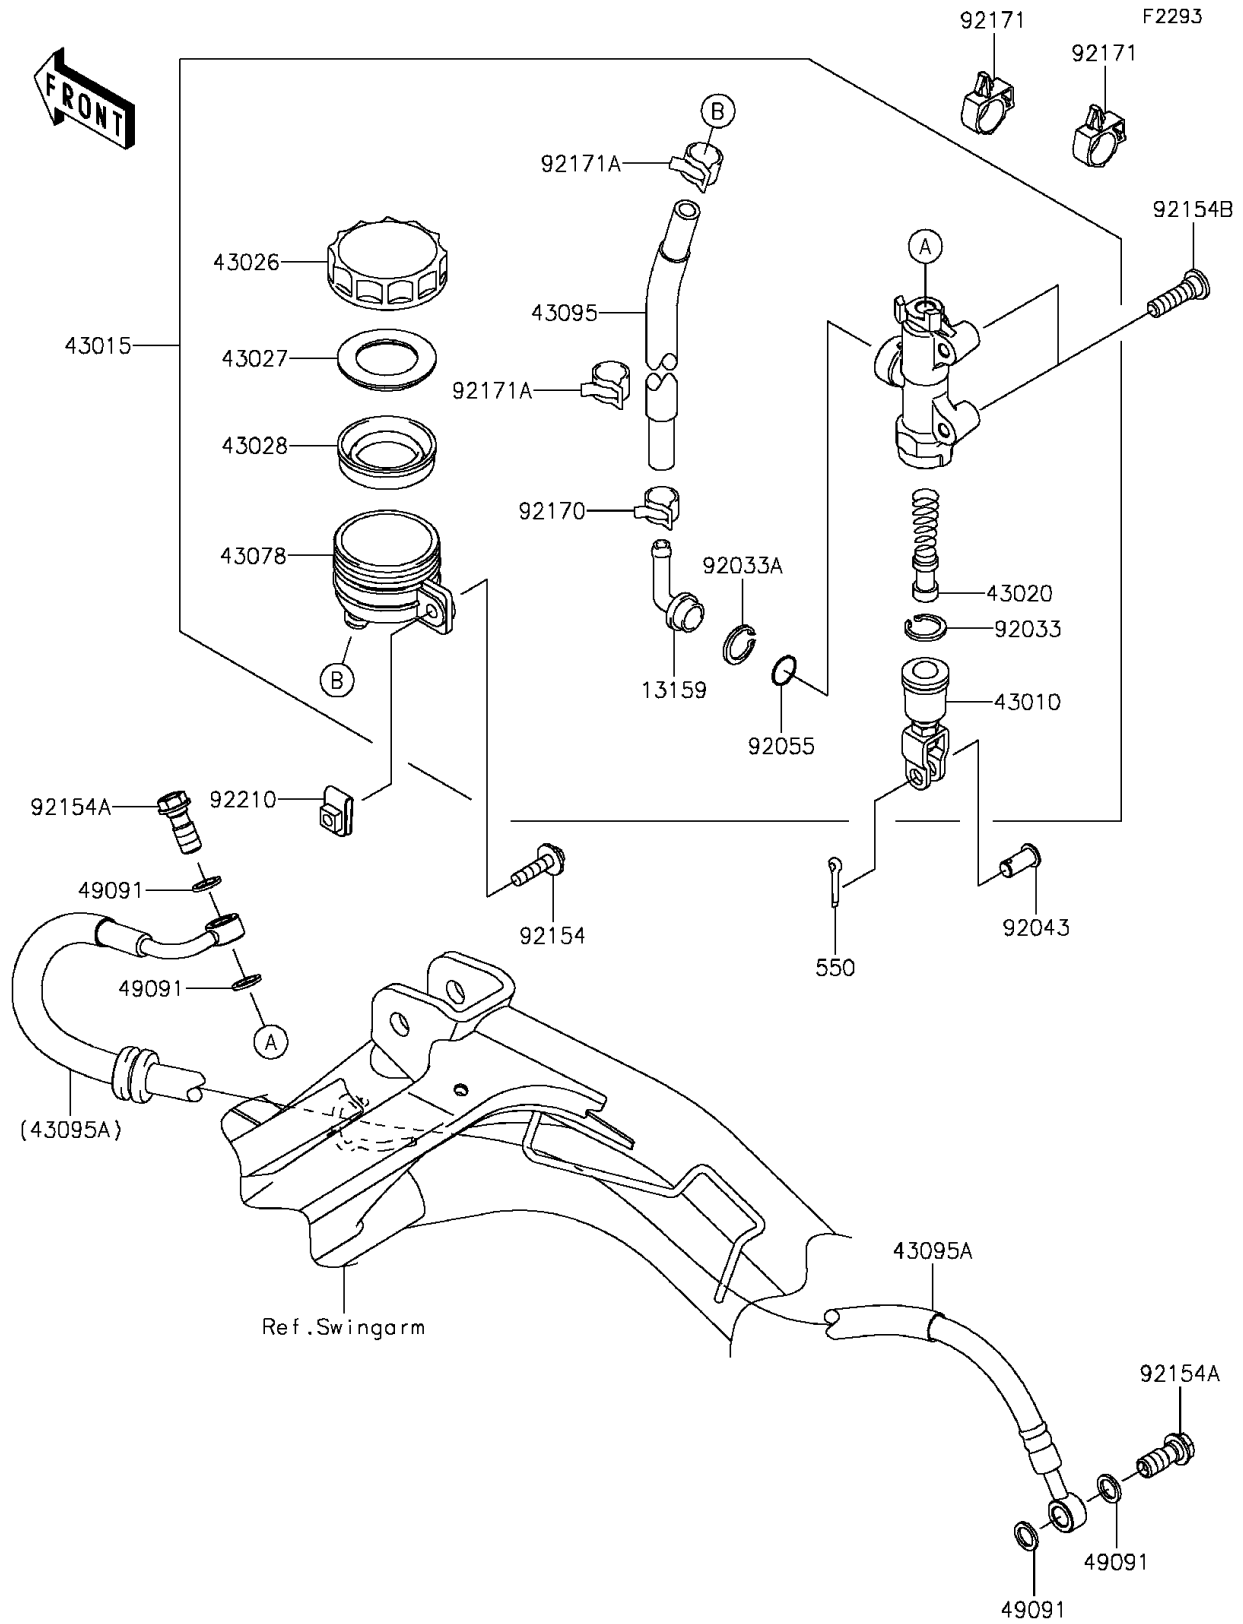

2015 Ninja® 650 PARTS DIAGRAM

Rear Master Cylinder

2015 Ninja® 650 PARTS LIST

Rear Master Cylinder

ITEM NAME	PART NUMBER	QUANTITY
CONNECTOR (Ref # 13159)	13159-1056	1
ROD-ASSY-BRAKE (Ref # 43010)	43010-1062	1
CYLINDER-ASSY-MASTER,RR (Ref # 43015)	43015-0559	1
PISTON-COMP-BRAKE (Ref # 43020)	43020-1094	1
CAP-BRAKE (Ref # 43026)	43026-1051	1
PLATE-DIAPHRAGM (Ref # 43027)	43027-1051	1
DIAPHRAGM,MASTER CYLINDER (Ref # 43028)	43028-1057	1
RESERVOIR,RR MASTER CYLINDER (Ref # 43078)	43078-1082	1
HOSE-BRAKE,RR M/CYLINDER (Ref # 43095)	43095-0628	1
HOSE-BRAKE,RR,L=748 (Ref # 43095A)	43095-0752	1
WASHER-SEAL,10.1X14.5X1.5 (Ref # 49091)	49091-0001	4
RING-SNAP,20.9X24.6X1.2 (Ref # 92033)	92033-0079	1
RING-SNAP,20.5MM (Ref # 92033A)	92033-1186	1
PIN (Ref # 92043)	92043-0182	1
RING-O,MASTER CYLINDER (Ref # 92055)	92055-1251	1
BOLT,6X25 (Ref # 92154)	92154-0467	1
BOLT,FLANGED,10X23 (Ref # 92154A)	92154-0732	2
BOLT,SOCKET,8X30 (Ref # 92154B)	92154-0843	2
CLAMP,HOSE (Ref # 92170)	92170-1091	1
CLAMP,BRAKE HOSE (Ref # 92171)	92171-0316	2
CLAMP,HOSE (Ref # 92171A)	92171-0463	2
NUT,6MM (Ref # 92210)	92210-0474	1
PIN-COTTER,2.0X15 (Ref # 550)	550AA2015	1