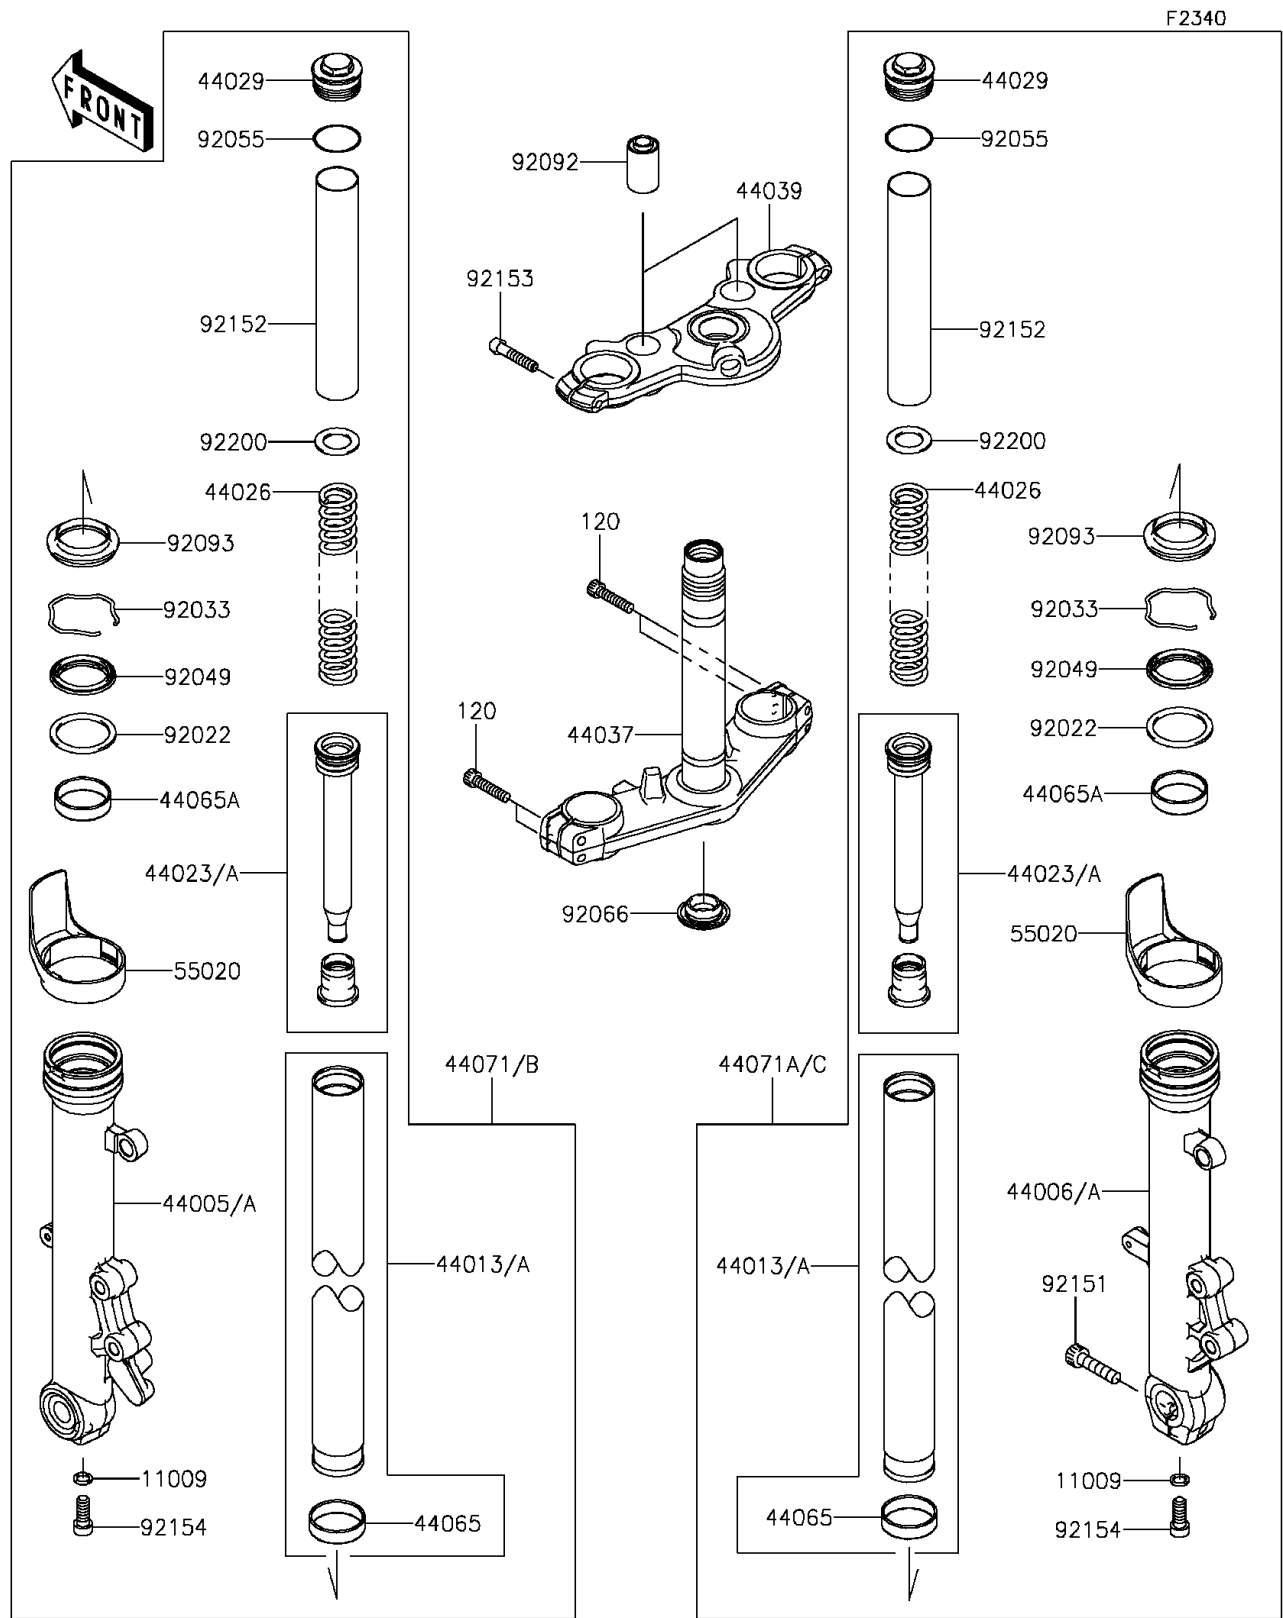

2015 Ninja® 650 PARTS DIAGRAM

Front Fork

2015 Ninja® 650 PARTS LIST

Front Fork

ITEM NAME	PART NUMBER	QUANTITY
GASKET,10.5X15X1.5 (Ref # 11009)	11009-1325	2
PIPE-LEFT FORK OUTER,S.BLACK (Ref # 44005)	44005-0087-32A	1
PIPE-RIGHT FORK OUTER,S.BLACK (Ref # 44006)	44006-0082-32A	1
PIPE-FORK INNER (Ref # 44013)	44013-0154	2
CYLINDER-SET-FORK (Ref # 44023)	44023-0098	2
SPRING-FRONT FORK (Ref # 44026)	44026-0165	2
SEAT-FORK SPRING (Ref # 44029)	44029-0005	2
HOLDER-FORK UNDER,F.S.BLACK (Ref # 44037)	44037-0119-18R	1
HOLDER-FORK UPPER,F.S.BLACK (Ref # 44039)	44039-0121-18R	1
BUSHING-FRONT FORK,INNER TUBE (Ref # 44065)	44065-0014	2
BUSHING-FRONT FORK,OUTER TUBE (Ref # 44065A)	44065-1115	2
DAMPER-ASSY,FORK,LH,S.BLACK (Ref # 44071)	44071-0767-32A	1
DAMPER-ASSY,FORK,RH,S.BLACK (Ref # 44071A)	44071-0768-32A	1
GUARD,FORK (Ref # 55020)	55020-0872	2
WASHER,FORK OUTER TUBE (Ref # 92022)	92022-1298	2
RING-SNAP (Ref # 92033)	92033-1036	2
SEAL-OIL (Ref # 92049)	92049-0073	2
RING-O (Ref # 92055)	92055-1321	2
PLUG (Ref # 92066)	92066-0032	1
BUSHING-RUBBER (Ref # 92092)	92092-1090	2
SEAL,FORK OUTER TUBE (Ref # 92093)	92093-1472	2
BOLT,SOCKET,10X40 (Ref # 92151)	92151-1357	1
COLLAR,FORK (Ref # 92152)	92152-0767	2
BOLT,SOCKET,8X40 (Ref # 92153)	92153-0506	2
BOLT,SOCKET,FORK CYLINDER (Ref # 92154)	92154-0296	2
WASHER (Ref # 92200)	92200-1302	2
BOLT-SOCKET,8X35 (Ref # 120)	120CA0835	4