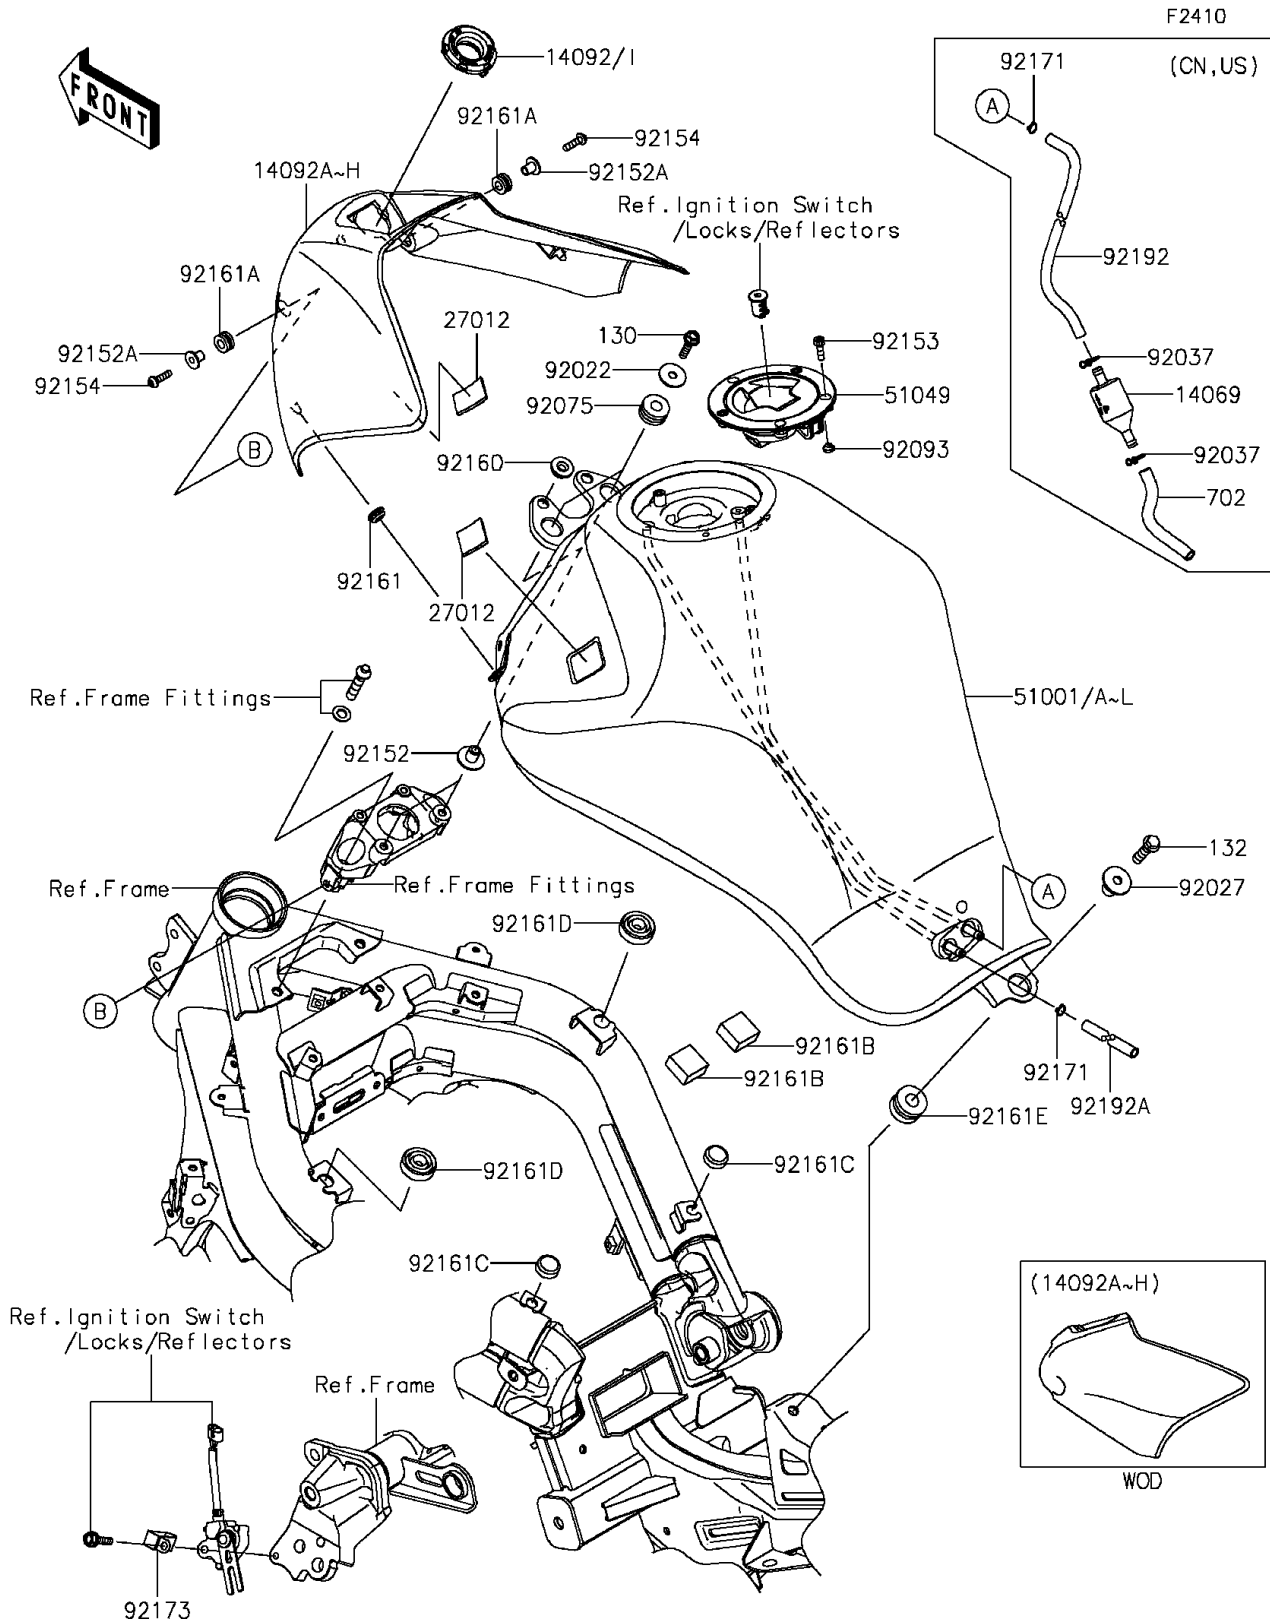

2012 NINJA® 650 PARTS DIAGRAM

Fuel Tank

2012 NINJA® 650 PARTS LIST

Fuel Tank

ITEM NAME	PART NUMBER	QUANTITY
BREATHER,FUEL TANK (Ref # 14069)	14069-1004	1
COVER,IGNITION SW. (Ref # 14092)	14092-0730	1
COVER,TANK,P.RED (Ref # 14092A)	14092-0731-15I	1
COVER,TANK,M.F.S.BLACK (Ref # 14092C)	14092-0731-15V	1
HOOK,DUAL LOCK FASTENER (Ref # 27012)	27012-0717	4
TANK-COMP-FUEL,P.RED (Ref # 51001)	51001-0708-15I	1
TANK-COMP-FUEL,C.L.GREEN (Ref # 51001A)	51001-0708-15P	1
TANK-COMP-FUEL,M.S.BLACK (Ref # 51001D)	51001-0708-15Z	1
CAP-TANK,FUEL (Ref # 51049)	51049-0714	1
WASHER,7X24X1.6 (Ref # 92022)	92022-228	2
COLLAR,L=19.3 (Ref # 92027)	92027-1780	1
CLAMP,TUBE (Ref # 92037)	92037-147	2
DAMPER,10X24X12 (Ref # 92075)	92075-1690	2
SEAL,FUEL TANK CAP (Ref # 92093)	92093-1030	1
COLLAR,6.5X10X13.1 (Ref # 92152)	92152-0910	2
COLLAR,5.6X8X11.2 (Ref # 92152A)	92152-1562	2
BOLT,SOCKET,5X16 (Ref # 92153)	92153-1616	3
BOLT,SOCKET,5X20 (Ref # 92154)	92154-0210	2
DAMPER (Ref # 92160)	92160-1613	2
DAMPER (Ref # 92161)	92161-0631	2
DAMPER,8X16X8.6 (Ref # 92161A)	92161-0685	2
DAMPER,T=13 (Ref # 92161B)	92161-0792	2
DAMPER,10X20X8 (Ref # 92161C)	92161-0855	2
DAMPER,14X30X10 (Ref # 92161D)	92161-1368	2
DAMPER,12X28X17 (Ref # 92161E)	92161-1494	1
CLAMP,8X0.7 (Ref # 92171)	92171-1973	1
CLAMP,8X0.7 (Ref # 92171)	92171-1973	2
CLAMP (Ref # 92173)	92173-0833	1
TUBE,6X9X631 (Ref # 92192)	92192-0966	1

2012 NINJA® 650 PARTS LIST

Fuel Tank

ITEM NAME	PART NUMBER	QUANTITY
TUBE,6X9X800 (Ref # 92192A)	92192-1377	1
BOLT-FLANGED,6X25 (Ref # 130)	130CA0625	2
BOLT-FLANGED-SMALL,8X30 (Ref # 132)	132BA0830	1
TUBE-RUBBER,7X10X100 (Ref # 702)	702A07100	1