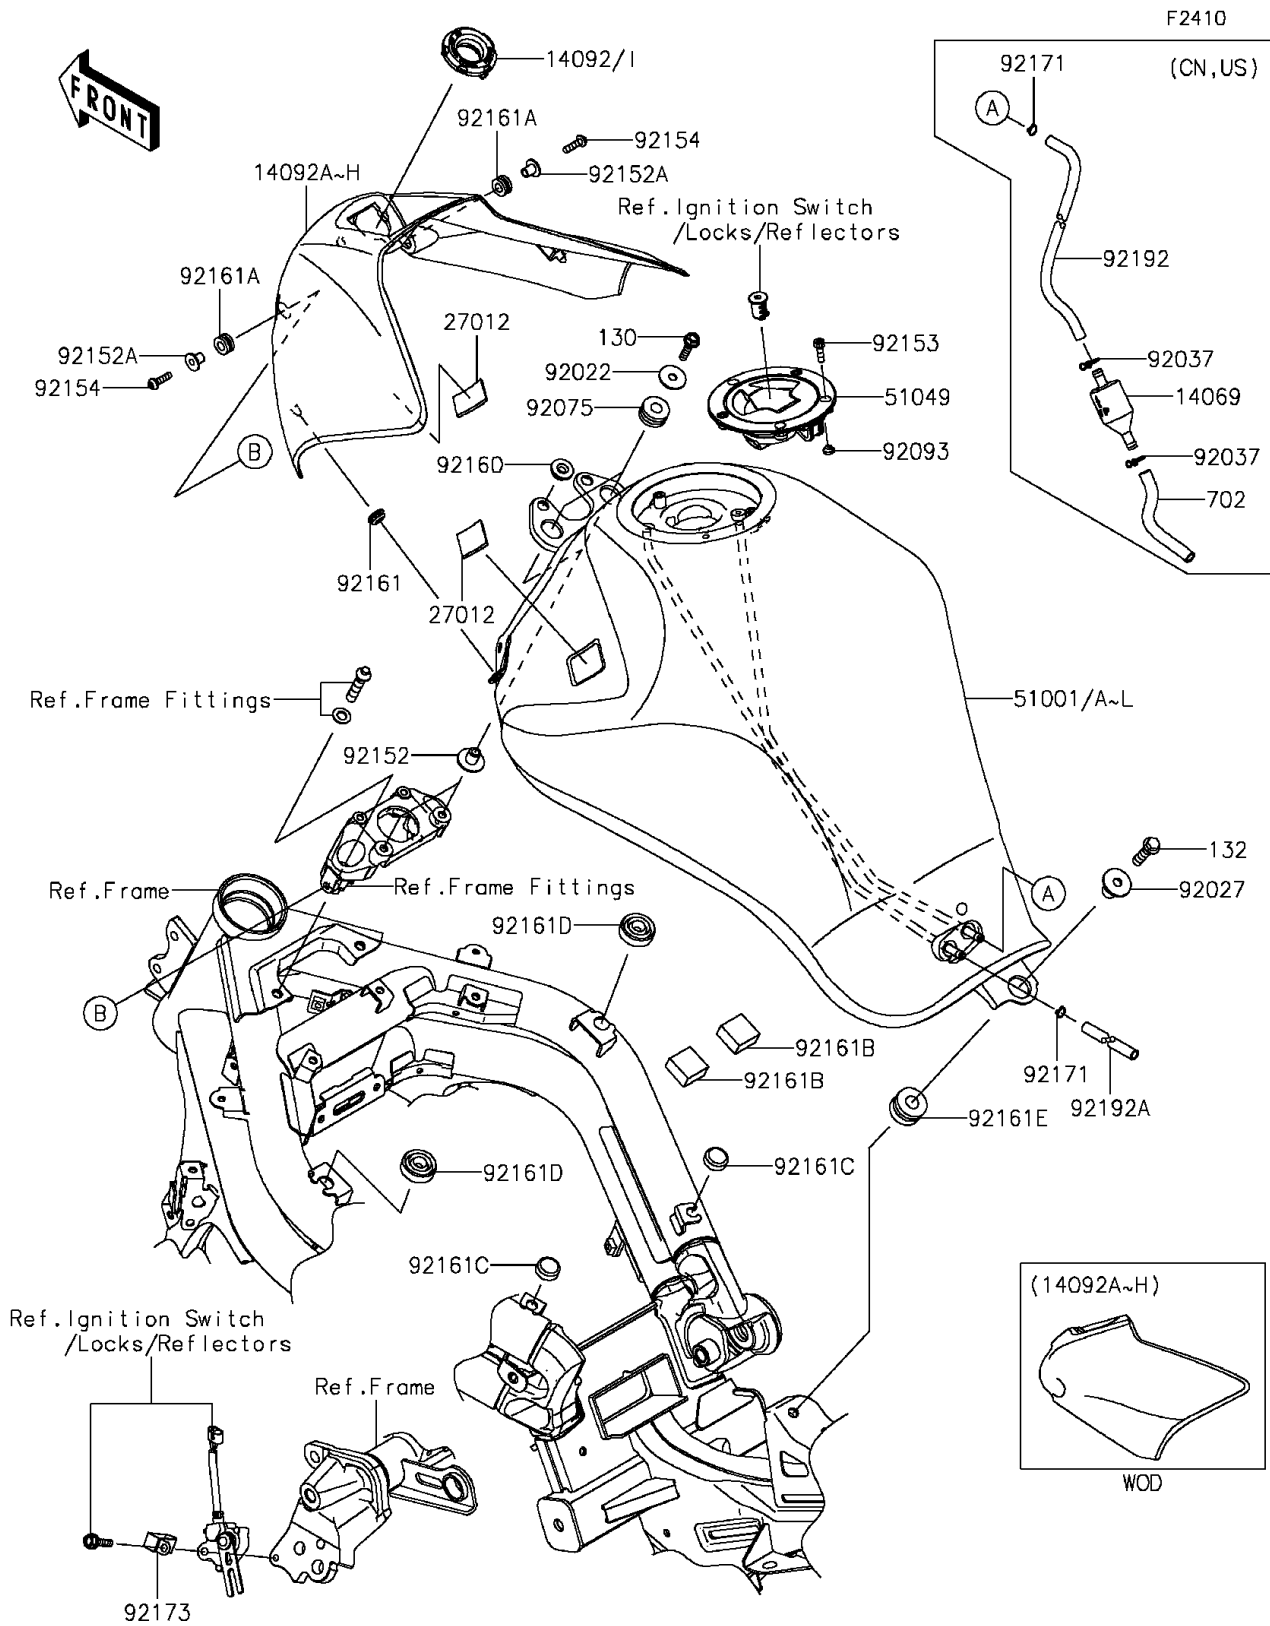

2014 NINJA® 650 PARTS DIAGRAM

Fuel Tank

2014 NINJA® 650 PARTS LIST

Fuel Tank

ITEM NAME	PART NUMBER	QUANTITY
BREATHER,FUEL TANK (Ref # 14069)	14069-1004	1
COVER,TANK,C.B.ORANGE (Ref # 14092B)	14092-0731-15T	1
COVER,TANK,M.M.GRAY (Ref # 14092D)	14092-0731-25X	1
COVER,TANK,C.L.GREEN (Ref # 14092E)	14092-0731-35P	1
COVER,IGNITION SW. (Ref # 14092I)	14092-1033	1
HOOK,DUAL LOCK FASTENER (Ref # 27012)	27012-0717	4
TANK-COMP-FUEL,M.F.S.BLACK (Ref # 51001K)	51001-0708-739	1
CAP-TANK,FUEL (Ref # 51049)	51049-0714	1
WASHER,7X24X1.6 (Ref # 92022)	92022-228	2
COLLAR,L=19.3 (Ref # 92027)	92027-1780	1
CLAMP,TUBE (Ref # 92037)	92037-147	2
DAMPER,10X24X12 (Ref # 92075)	92075-1690	2
SEAL,FUEL TANK CAP (Ref # 92093)	92093-1030	1
COLLAR,6.5X10X13.1 (Ref # 92152)	92152-0910	2
COLLAR,5.6X8X11.2 (Ref # 92152A)	92152-1562	2
BOLT,SOCKET,5X16 (Ref # 92153)	92153-1616	3
BOLT,SOCKET,5X20 (Ref # 92154)	92154-0210	2
DAMPER (Ref # 92160)	92160-1613	2
DAMPER (Ref # 92161)	92161-0631	2
DAMPER,8X16X8.6 (Ref # 92161A)	92161-0685	2
DAMPER,T=13 (Ref # 92161B)	92161-0792	2
DAMPER,10X20X8 (Ref # 92161C)	92161-0855	2
DAMPER,14X30X10 (Ref # 92161D)	92161-1368	2
DAMPER,12X28X17 (Ref # 92161E)	92161-1494	1
CLAMP,8X0.7 (Ref # 92171)	92171-1973	1
CLAMP,8X0.7 (Ref # 92171)	92171-1973	2
CLAMP (Ref # 92173)	92173-0833	1
TUBE,6X9X631 (Ref # 92192)	92192-0966	1
TUBE,6X9X800 (Ref # 92192A)	92192-1377	1

2014 NINJA® 650 PARTS LIST

Fuel Tank

ITEM NAME	PART NUMBER	QUANTITY
BOLT-FLANGED,6X25 (Ref # 130)	130CA0625	2
BOLT-FLANGED-SMALL,8X30 (Ref # 132)	132BA0830	1
TUBE-RUBBER,7X10X100 (Ref # 702)	702A07100	1