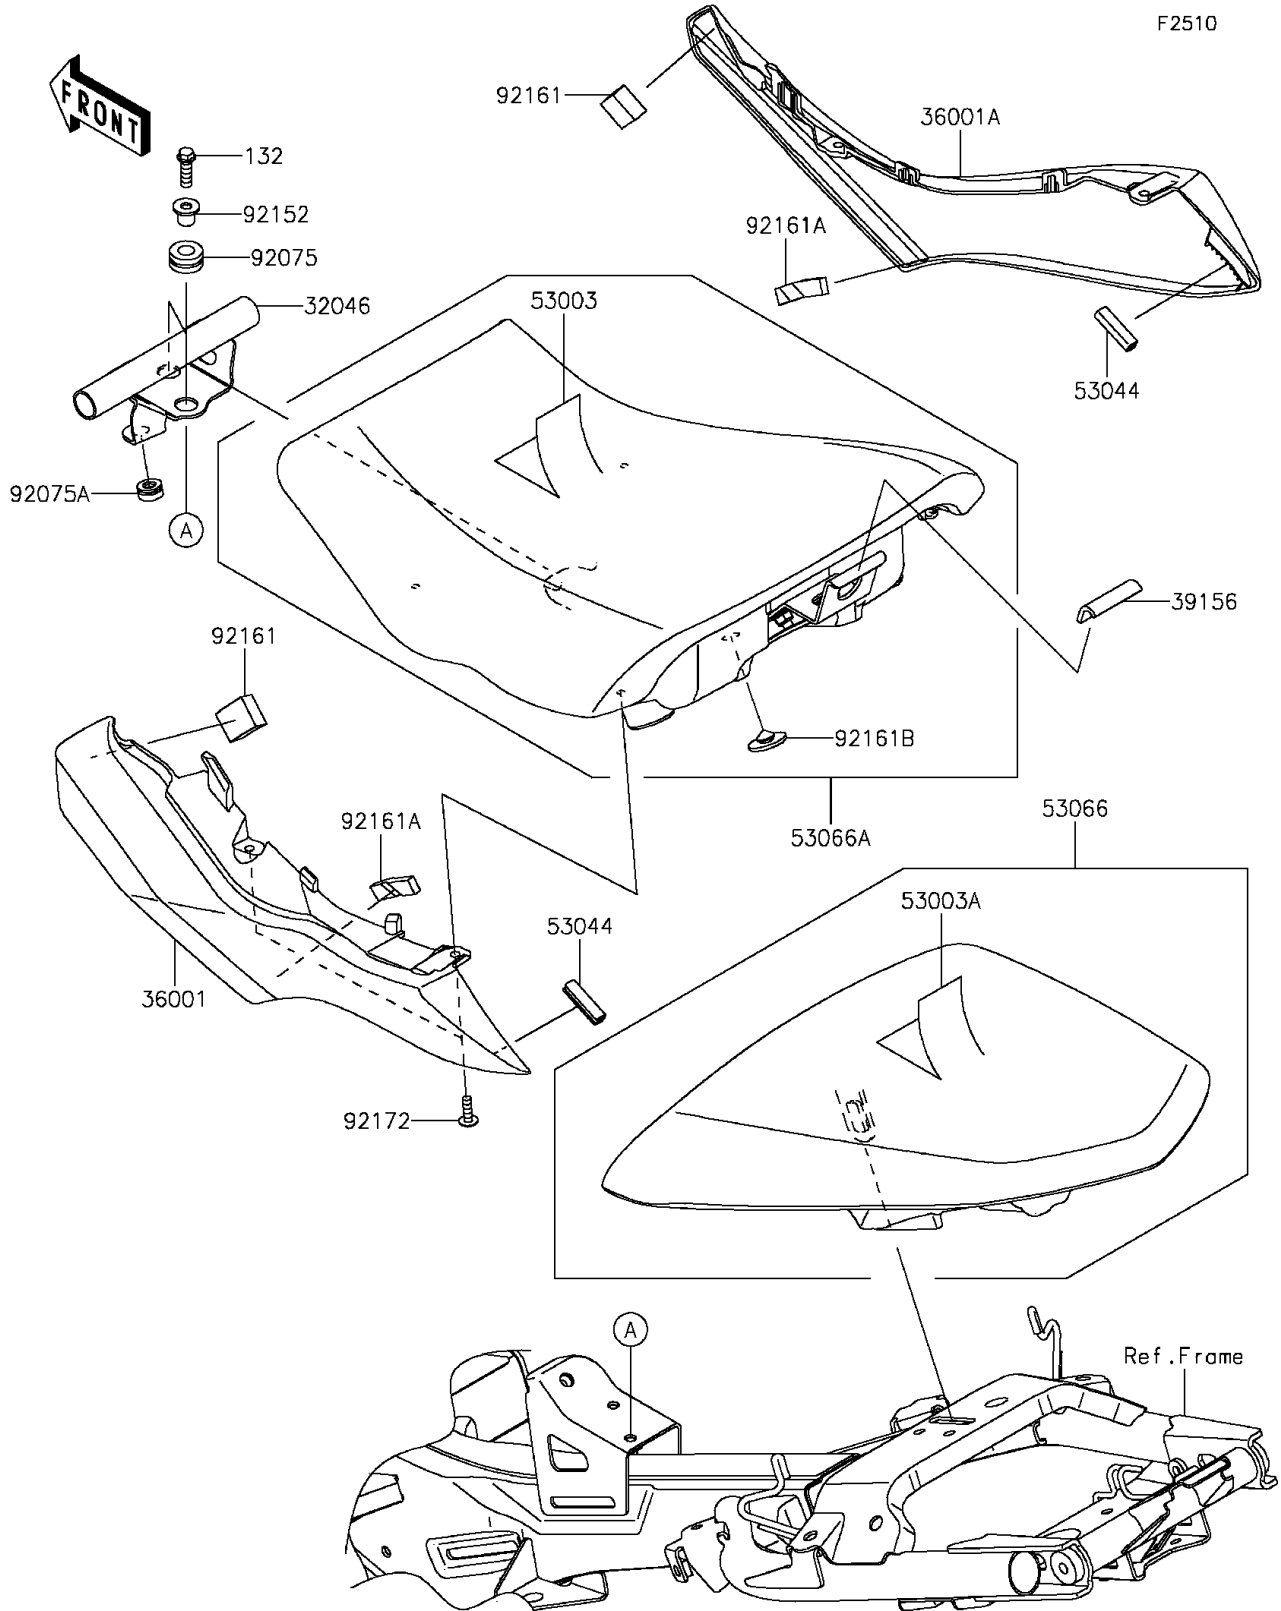

2012 NINJA® 650 PARTS DIAGRAM

Seat

2012 NINJA® 650 PARTS LIST

Seat

ITEM NAME	PART NUMBER	QUANTITY
BRACKET-SEAT (Ref # 32046)	32046-0304	1
COVER-SIDE,LH (Ref # 36001)	36001-0564	1
COVER-SIDE,RH (Ref # 36001A)	36001-0565	1
PAD,20X40X3 (Ref # 39156)	39156-0831	1
LEATHER,FR SEAT,BLACK (Ref # 53003)	53003-0307-MA	1
LEATHER,RR SEAT,BLK+BAND BLK (Ref # 53003A)	53003-0315-12Y	1
TRIM,L=30 (Ref # 53044)	53044-0001	2
SEAT,RR,LEATHER BLK+BAND BLK (Ref # 53066)	53066-0363-12Y	1
SEAT-ASSY,FR,BLACK (Ref # 53066A)	53066-0365-MA	1
DAMPER (Ref # 92075)	92075-1880	2
DAMPER (Ref # 92075A)	92075-1986	1
COLLAR,6.8X10X11.6 (Ref # 92152)	92152-0977	2
DAMPER (Ref # 92161)	92161-0718	2
DAMPER (Ref # 92161A)	92161-0804	2
DAMPER,RUBBER (Ref # 92161B)	92161-1200	1
SCREW,TAPPING,5X16 (Ref # 92172)	92172-0742	4
BOLT-FLANGED-SMALL,6X20 (Ref # 132)	132BA0620	2