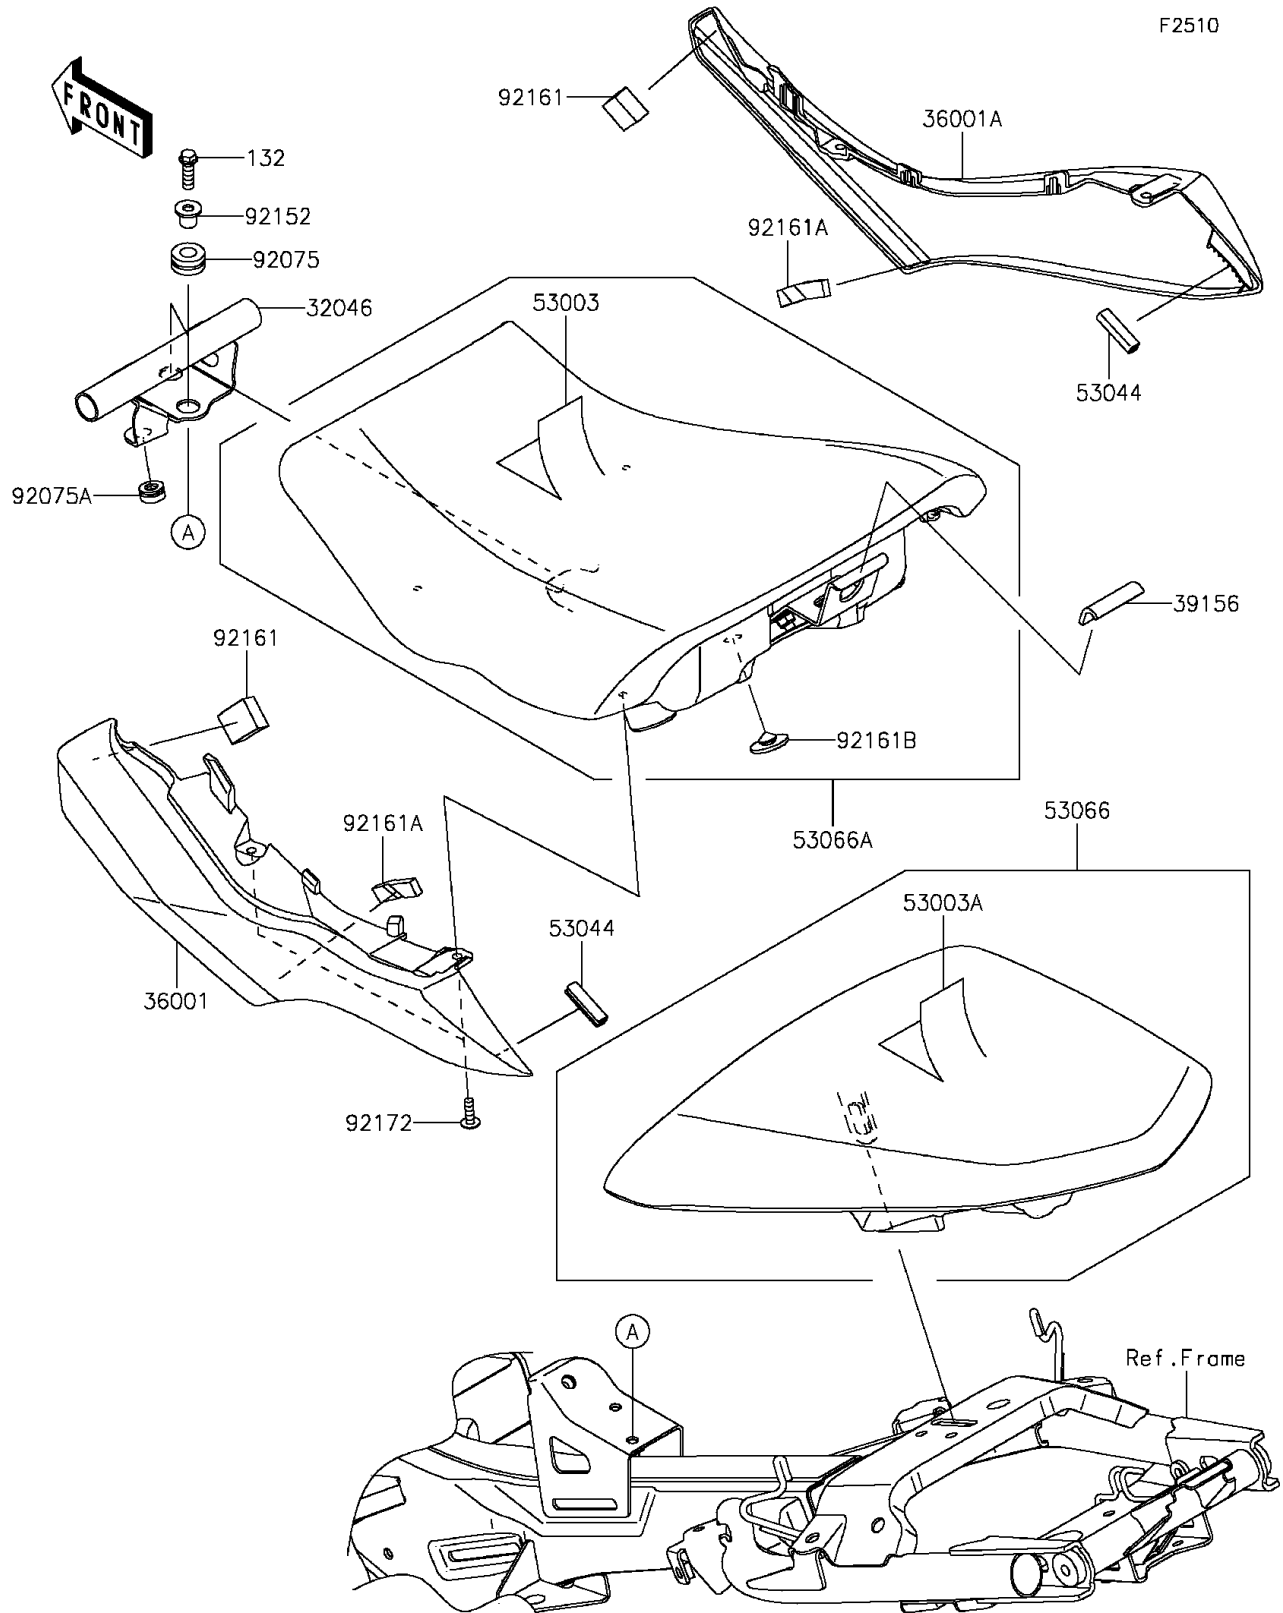

2014 NINJA® 650 PARTS DIAGRAM

Seat

2014 NINJA® 650 PARTS LIST

Seat

ITEM NAME	PART NUMBER	QUANTITY
BRACKET-SEAT (Ref # 32046)	32046-0304	1
COVER-SIDE,LH (Ref # 36001)	36001-0564	1
COVER-SIDE,RH (Ref # 36001A)	36001-0565	1
PAD,20X40X3 (Ref # 39156)	39156-0831	1
LEATHER,FR SEAT,BLACK (Ref # 53003)	53003-0307-MA	1
LEATHER,RR SEAT,BLK+BAND BLK (Ref # 53003A)	53003-0315-12Y	1
TRIM,L=30 (Ref # 53044)	53044-0001	2
SEAT,RR,LEATHER BLK+BAND BLK (Ref # 53066)	53066-0363-12Y	1
SEAT-ASSY,FR,BLACK (Ref # 53066A)	53066-0365-MA	1
DAMPER (Ref # 92075)	92075-1880	2
DAMPER (Ref # 92075A)	92075-1986	1
COLLAR,6.8X10X11.6 (Ref # 92152)	92152-0977	2
DAMPER (Ref # 92161)	92161-0718	2
DAMPER (Ref # 92161A)	92161-0804	2
DAMPER,RUBBER (Ref # 92161B)	92161-1200	1
SCREW,TAPPING,5X16 (Ref # 92172)	92172-0742	4
BOLT-FLANGED-SMALL,6X20 (Ref # 132)	132BA0620	2