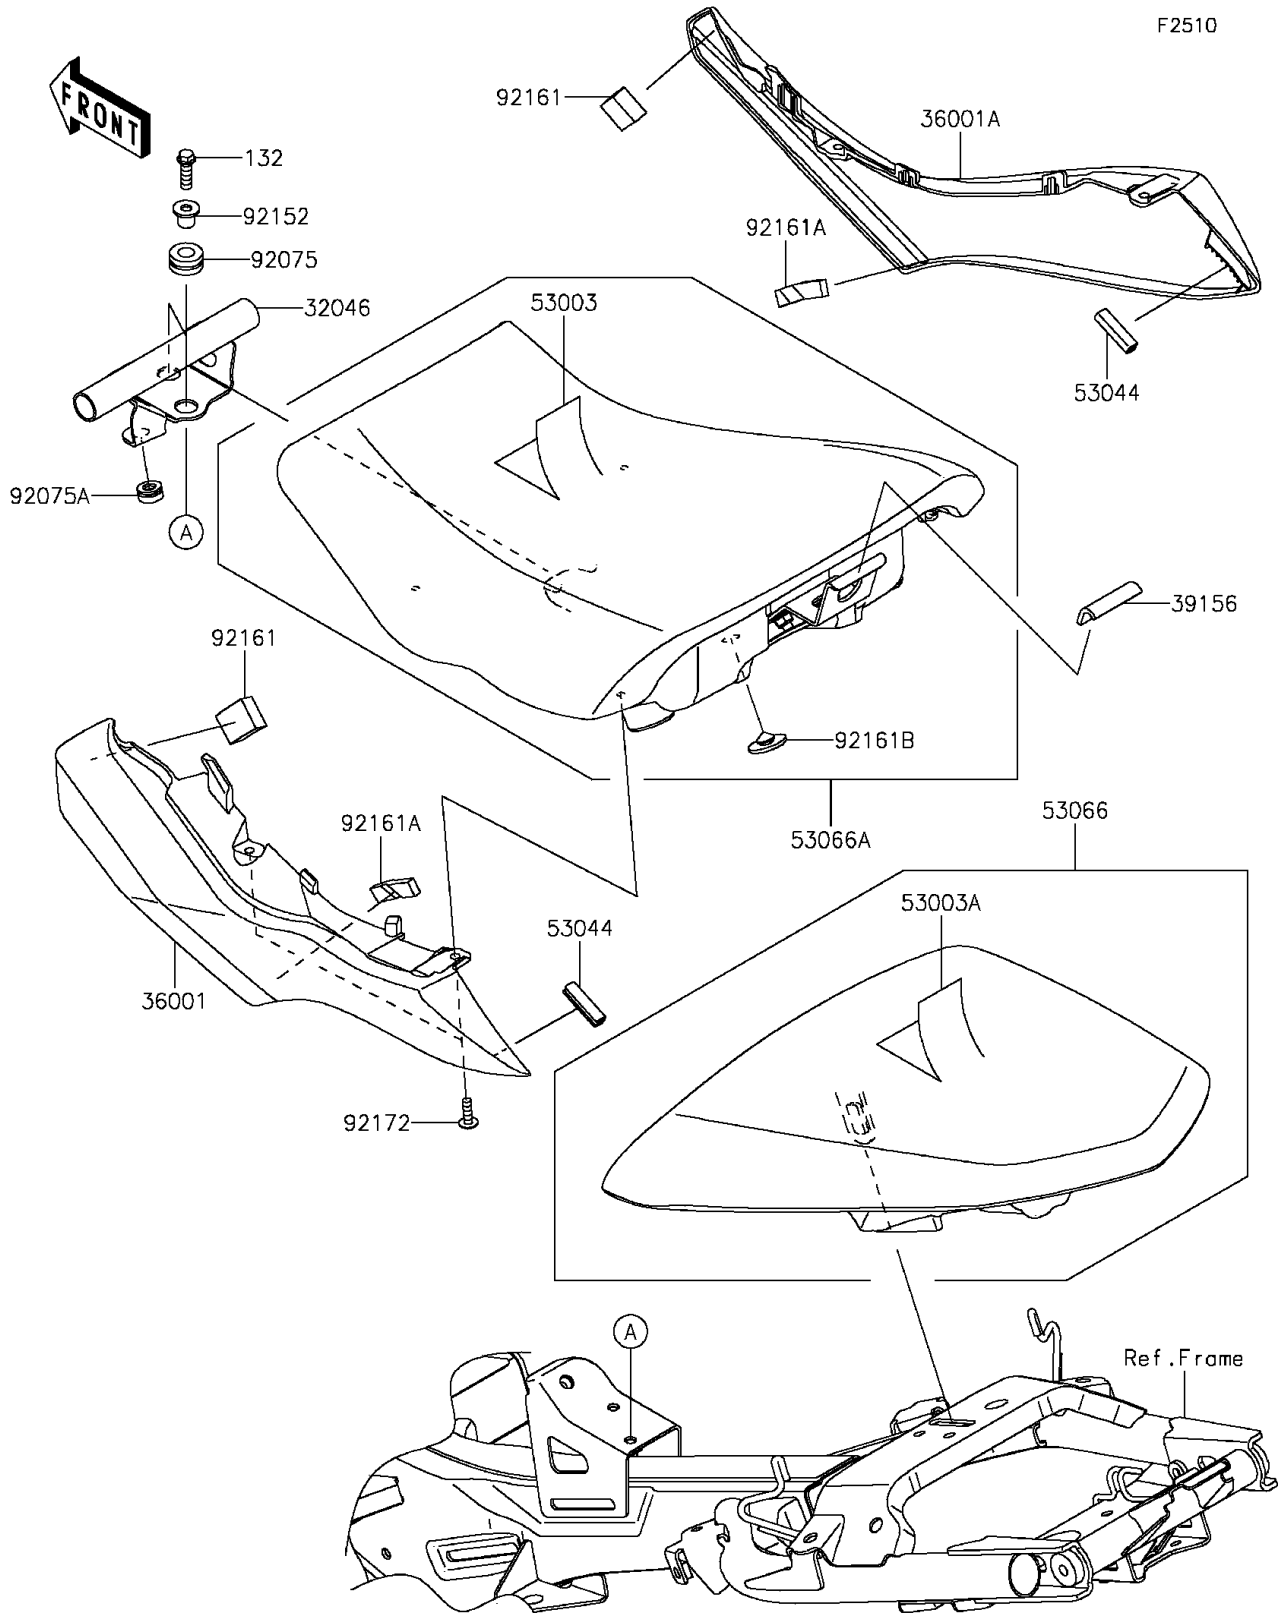

2014 NINJA® 650 PARTS DIAGRAM

Seat

2014 NINJA® 650 PARTS LIST

Seat

ITEM NAME	PART NUMBER	QUANTITY
BRACKET-SEAT (Ref # 32046)	32046-0304	1
COVER-SIDE,LH (Ref # 36001)	36001-0564	1
COVER-SIDE,RH (Ref # 36001A)	36001-0565	1
PAD,20X40X3 (Ref # 39156)	39156-0831	1
LEATHER,FR SEAT,BLACK (Ref # 53003)	53003-0307-MA	1
LEATHER,RR SEAT,BLK+BAND BLK (Ref # 53003A)	53003-0315-12Y	1
TRIM,L=30 (Ref # 53044)	53044-0001	2
SEAT,RR,LEATHER BLK+BAND BLK (Ref # 53066)	53066-0363-12Y	1
SEAT-ASSY,FR,BLACK (Ref # 53066A)	53066-0365-MA	1
DAMPER (Ref # 92075)	92075-1880	2
DAMPER (Ref # 92075A)	92075-1986	1
COLLAR,6.8X10X11.6 (Ref # 92152)	92152-0977	2
DAMPER (Ref # 92161)	92161-0718	2
DAMPER (Ref # 92161A)	92161-0804	2
DAMPER,RUBBER (Ref # 92161B)	92161-1200	1
SCREW,TAPPING,5X16 (Ref # 92172)	92172-0742	4
BOLT-FLANGED-SMALL,6X20 (Ref # 132)	132BA0620	2