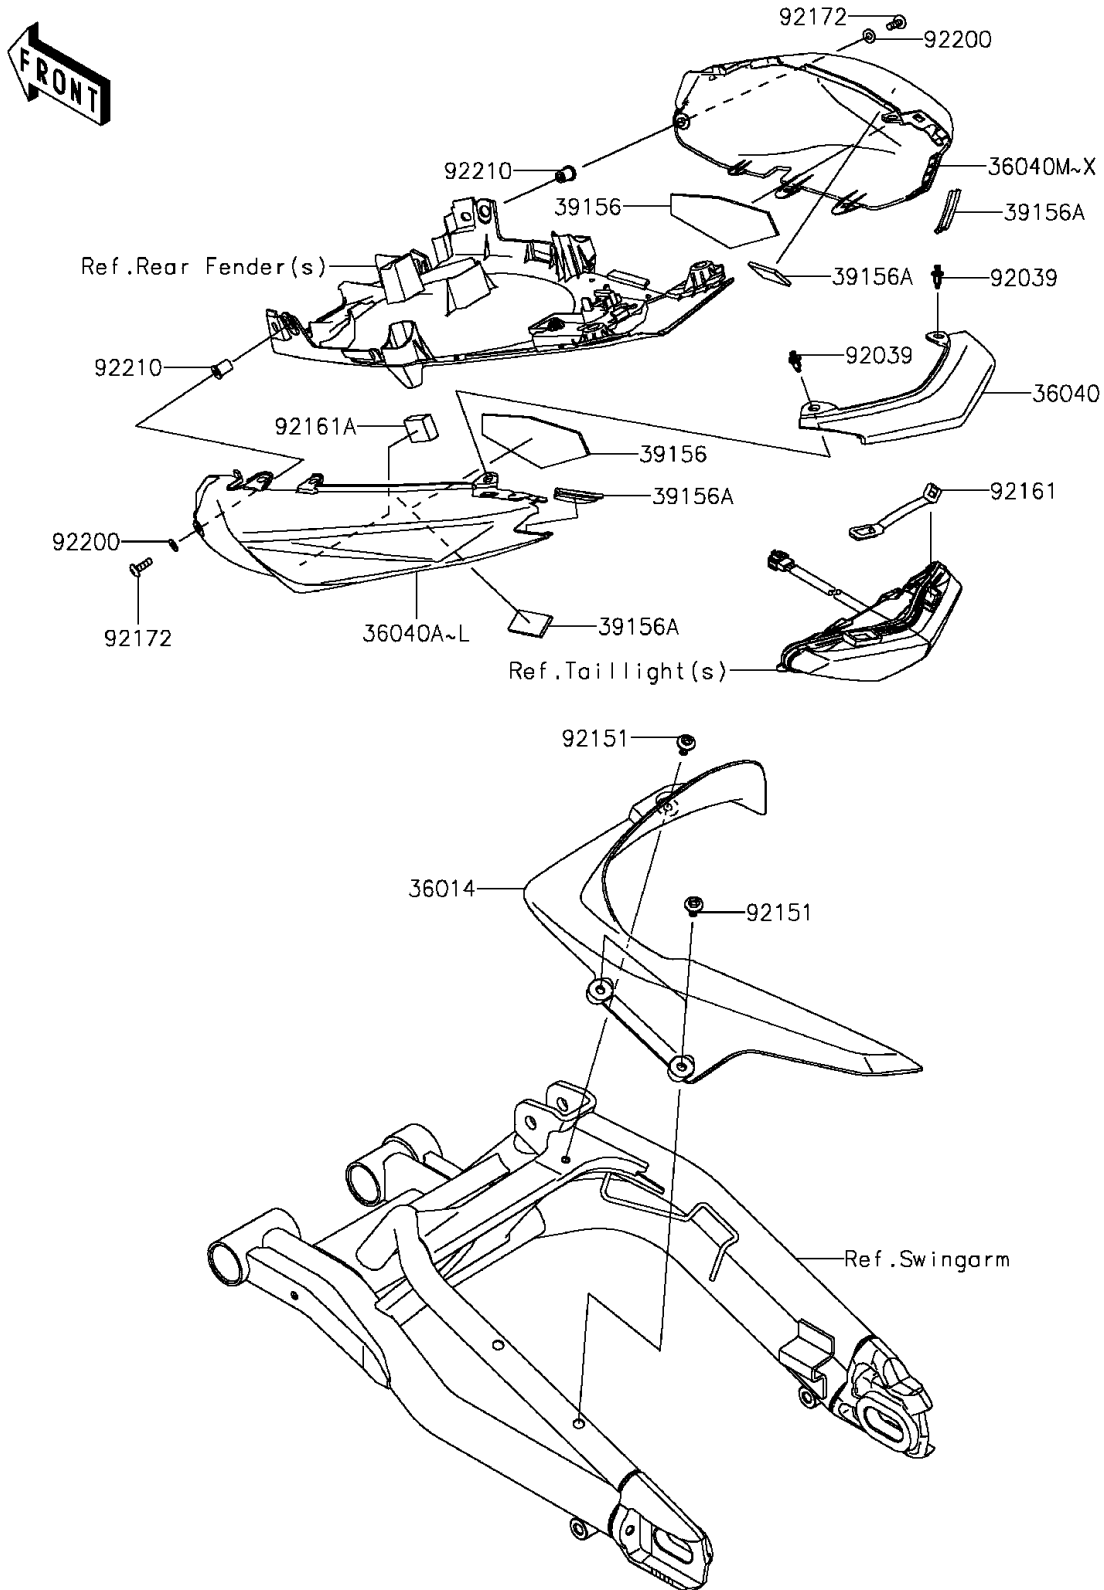

2014 NINJA® 650 PARTS DIAGRAM

Side Covers/Chain Cover(ECF-EFF)

F2610

2014 NINJA® 650 PARTS LIST

Side Covers/Chain Cover(ECF-EFF)

ITEM NAME	PART NUMBER	QUANTITY
CASE-CHAIN (Ref # 36014)	36014-0552	1
COVER-TAIL,CNT (Ref # 36040)	36040-0118	1
COVER-TAIL,LH,C.B.ORANGE (Ref # 36040C)	36040-0119-15T	1
COVER-TAIL,LH,M.M.GRAY (Ref # 36040F)	36040-0119-25X	1
COVER-TAIL,LH,C.L.GREEN (Ref # 36040H)	36040-0119-35P	1
COVER-TAIL,RH,C.B.ORANGE (Ref # 36040O)	36040-0120-15T	1
COVER-TAIL,RH,M.M.GRAY (Ref # 36040R)	36040-0120-25X	1
COVER-TAIL,RH,C.L.GREEN (Ref # 36040T)	36040-0120-35P	1
PAD (Ref # 39156)	39156-0801	2
PAD,20X40X3 (Ref # 39156A)	39156-0831	4
RIVET (Ref # 92039)	92039-0023	2
BOLT,SOCKET,6X14 (Ref # 92151)	92151-1654	3
DAMPER,TAIL LAMP UPP (Ref # 92161)	92161-0625	1
DAMPER (Ref # 92161A)	92161-0718	1
SCREW,5X16 (Ref # 92172)	92172-0479	2
WASHER,NYLON,5.3X11.5X0.5 (Ref # 92200)	92200-1480	2
NUT,WELL,5MM (Ref # 92210)	92210-0498	2