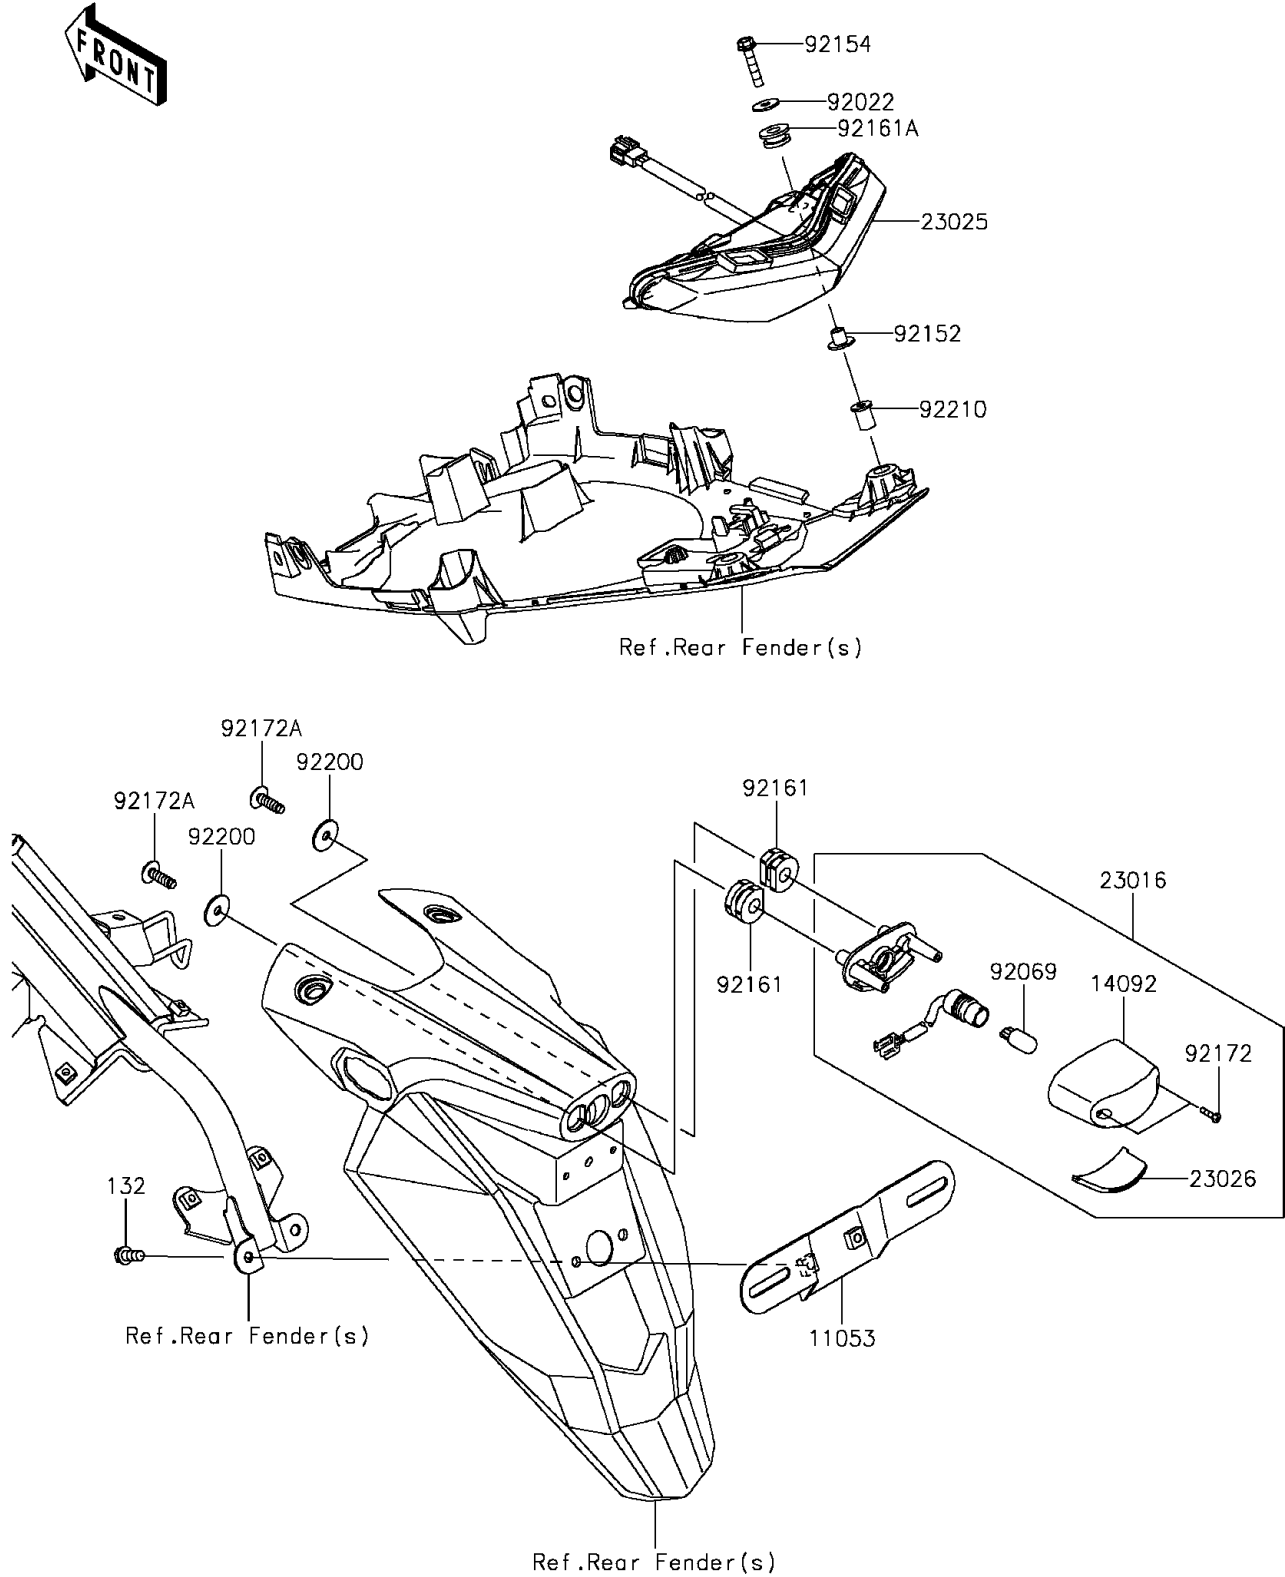

2012 NINJA® 650 PARTS DIAGRAM

Taillight(s)

F2720

2012 NINJA® 650 PARTS LIST

Taillight(s)

ITEM NAME	PART NUMBER	QUANTITY
BRACKET,LICENSE (Ref # 11053)	11053-0400	1
COVER,LICENSE LAMP (Ref # 14092)	14092-0001	1
LAMP-ASSY,LICENSE (Ref # 23016)	23016-0559	1
LAMP-TAIL (Ref # 23025)	23025-0307	1
LENS,LICENSE LAMP (Ref # 23026)	23026-0015	1
WASHER,5.2X16X1.2 (Ref # 92022)	92022-263	2
BULB,12V 5W (Ref # 92069)	92069-1016	1
COLLAR,5.6X8X9.3 (Ref # 92152)	92152-1527	2
BOLT,FLANGED,5X25 (Ref # 92154)	92154-0846	2
DAMPER (Ref # 92161)	92161-0776	2
DAMPER,8X18X8.1 (Ref # 92161A)	92161-1369	2
SCREW,TAPPING,2.9X13 (Ref # 92172)	92172-0343	2
SCREW,TAPPING,5X16 (Ref # 92172A)	92172-0427	2
WASHER,5.5X20X1.2 (Ref # 92200)	92200-0284	2
NUT,WELL,5MM (Ref # 92210)	92210-0498	2
BOLT-FLANGED-SMALL,6X14 (Ref # 132)	132BA0614	2