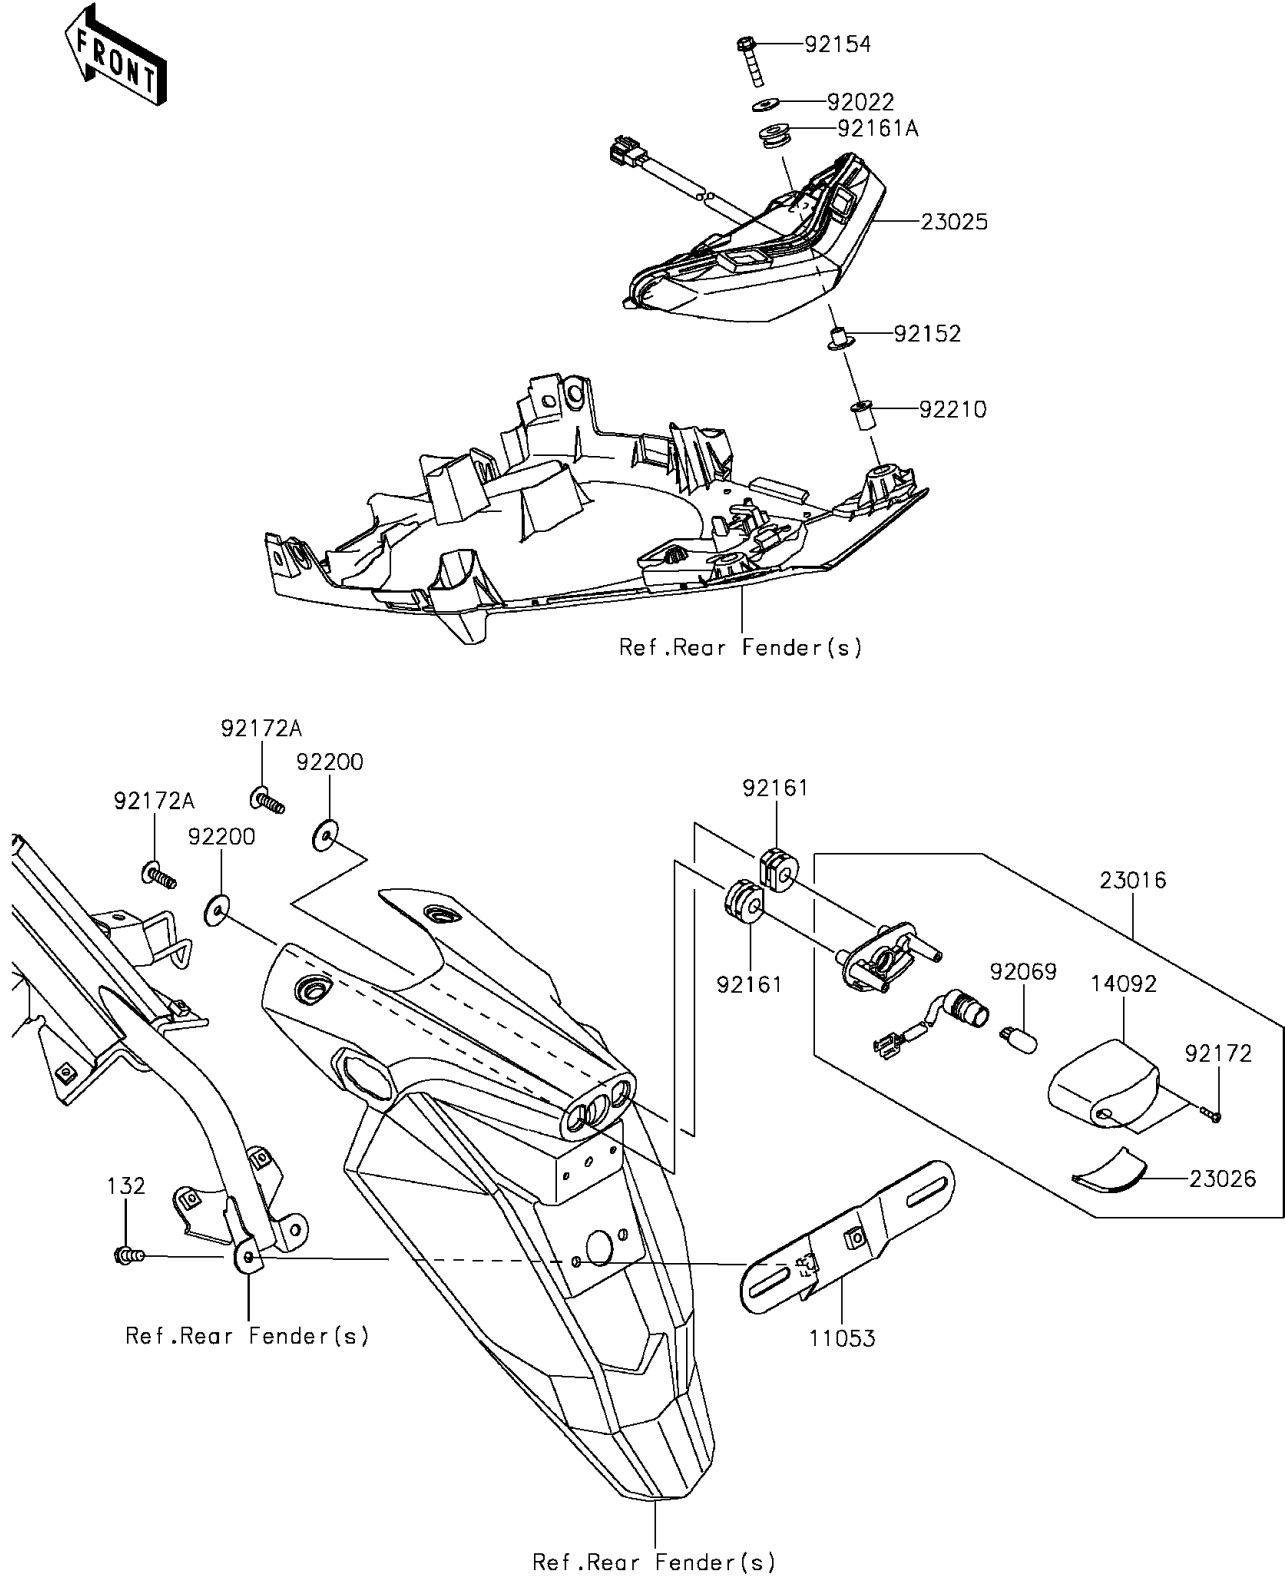

# 2012 NINJA® 650 PARTS DIAGRAM

Taillight(s)

F2720

## 2012 NINJA® 650 PARTS LIST

### Taillight(s)

ITEM NAME	PART NUMBER	QUANTITY
BRACKET,LICENSE (Ref # 11053)	11053-0400	1
COVER,LICENSE LAMP (Ref # 14092)	14092-0001	1
LAMP-ASSY,LICENSE (Ref # 23016)	23016-0559	1
LAMP-TAIL (Ref # 23025)	23025-0307	1
LENS,LICENSE LAMP (Ref # 23026)	23026-0015	1
WASHER,5.2X16X1.2 (Ref # 92022)	92022-263	2
BULB,12V 5W (Ref # 92069)	92069-1016	1
COLLAR,5.6X8X9.3 (Ref # 92152)	92152-1527	2
BOLT,FLANGED,5X25 (Ref # 92154)	92154-0846	2
DAMPER (Ref # 92161)	92161-0776	2
DAMPER,8X18X8.1 (Ref # 92161A)	92161-1369	2
SCREW,TAPPING,2.9X13 (Ref # 92172)	92172-0343	2
SCREW,TAPPING,5X16 (Ref # 92172A)	92172-0427	2
WASHER,5.5X20X1.2 (Ref # 92200)	92200-0284	2
NUT,WELL,5MM (Ref # 92210)	92210-0498	2
BOLT-FLANGED-SMALL,6X14 (Ref # 132)	132BA0614	2