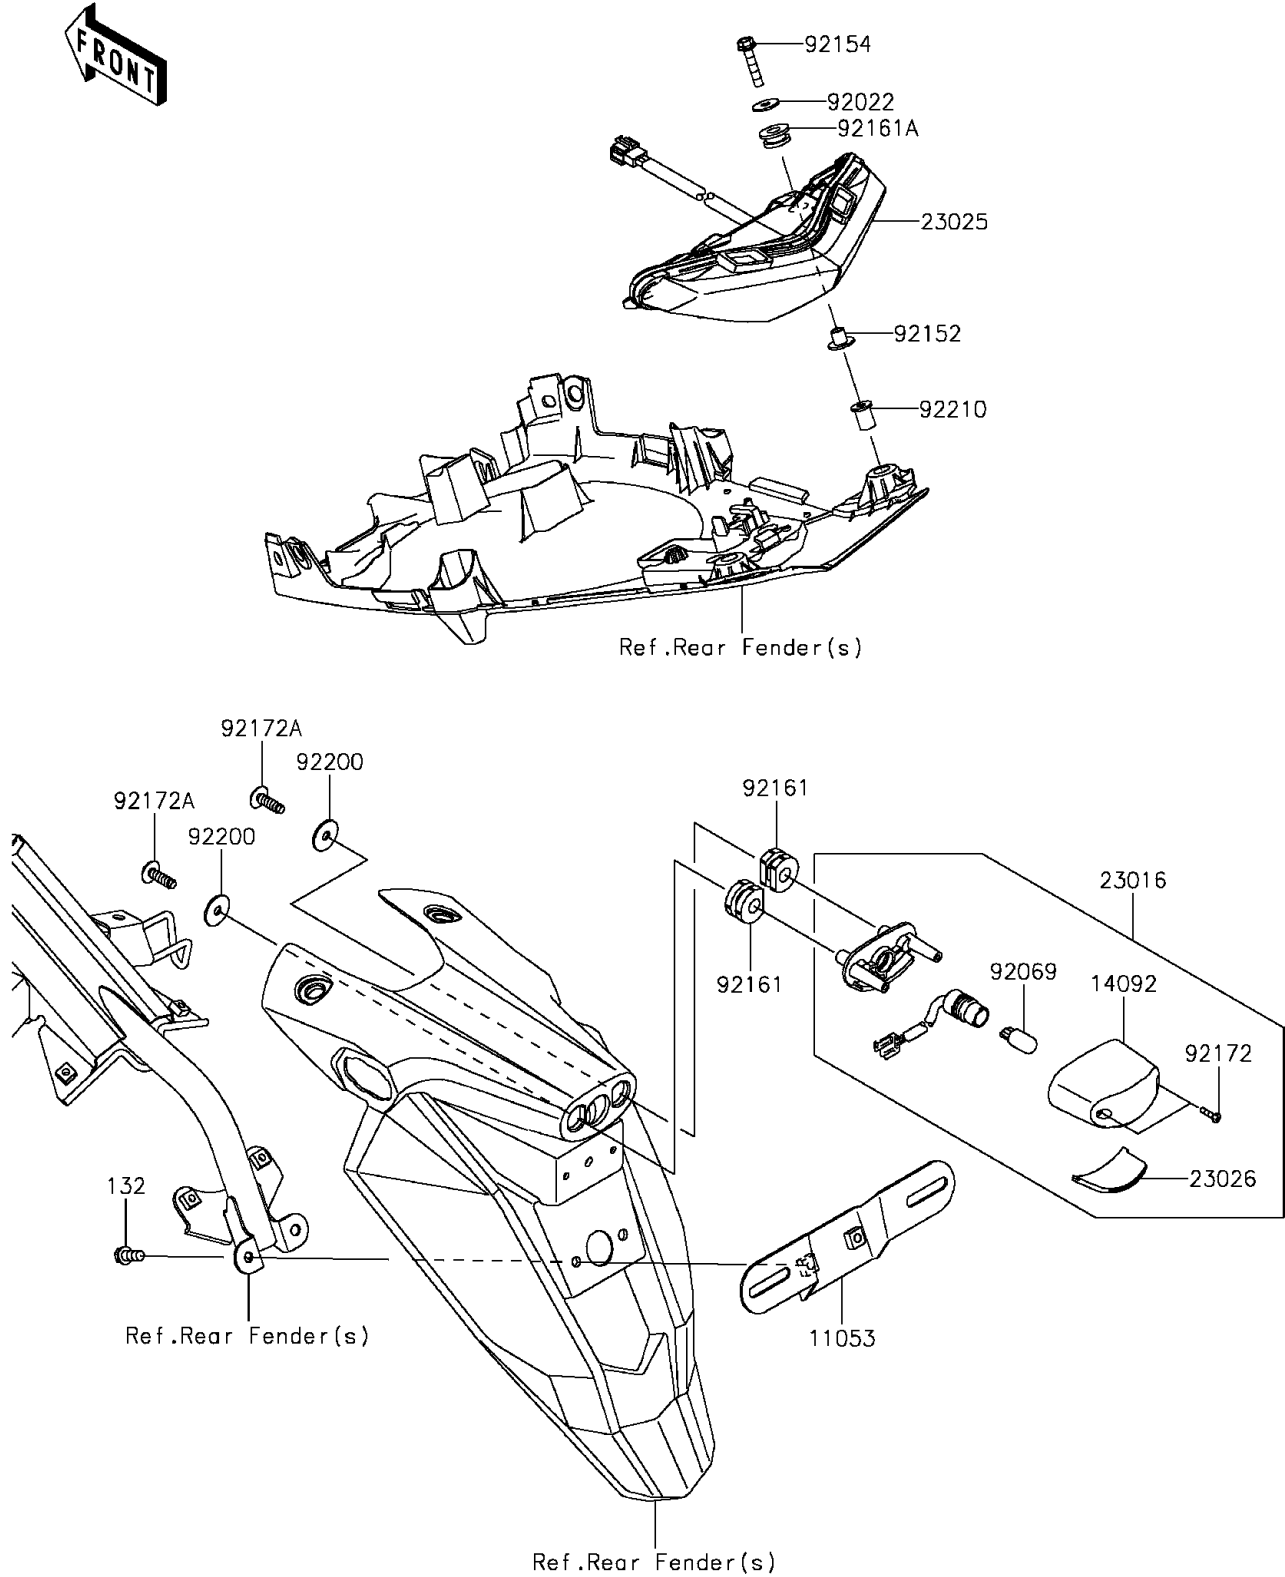

2014 NINJA® 650 PARTS DIAGRAM

Taillight(s)

F2720

2014 NINJA® 650 PARTS LIST

Taillight(s)

ITEM NAME	PART NUMBER	QUANTITY
BRACKET,LICENSE (Ref # 11053)	11053-0400	1
COVER,LICENSE LAMP (Ref # 14092)	14092-0001	1
LAMP-ASSY,LICENSE (Ref # 23016)	23016-0559	1
LAMP-TAIL (Ref # 23025)	23025-0307	1
LENS,LICENSE LAMP (Ref # 23026)	23026-0015	1
WASHER,5.2X16X1.2 (Ref # 92022)	92022-263	2
BULB,12V 5W (Ref # 92069)	92069-1016	1
COLLAR,5.6X8X9.3 (Ref # 92152)	92152-1527	2
BOLT,FLANGED,5X25 (Ref # 92154)	92154-0846	2
DAMPER (Ref # 92161)	92161-0776	2
DAMPER,8X18X8.1 (Ref # 92161A)	92161-1369	2
SCREW,TAPPING,2.9X13 (Ref # 92172)	92172-0343	2
SCREW,TAPPING,5X16 (Ref # 92172A)	92172-0427	2
WASHER,5.5X20X1.2 (Ref # 92200)	92200-0284	2
NUT,WELL,5MM (Ref # 92210)	92210-0498	2
BOLT-FLANGED-SMALL,6X14 (Ref # 132)	132BA0614	2