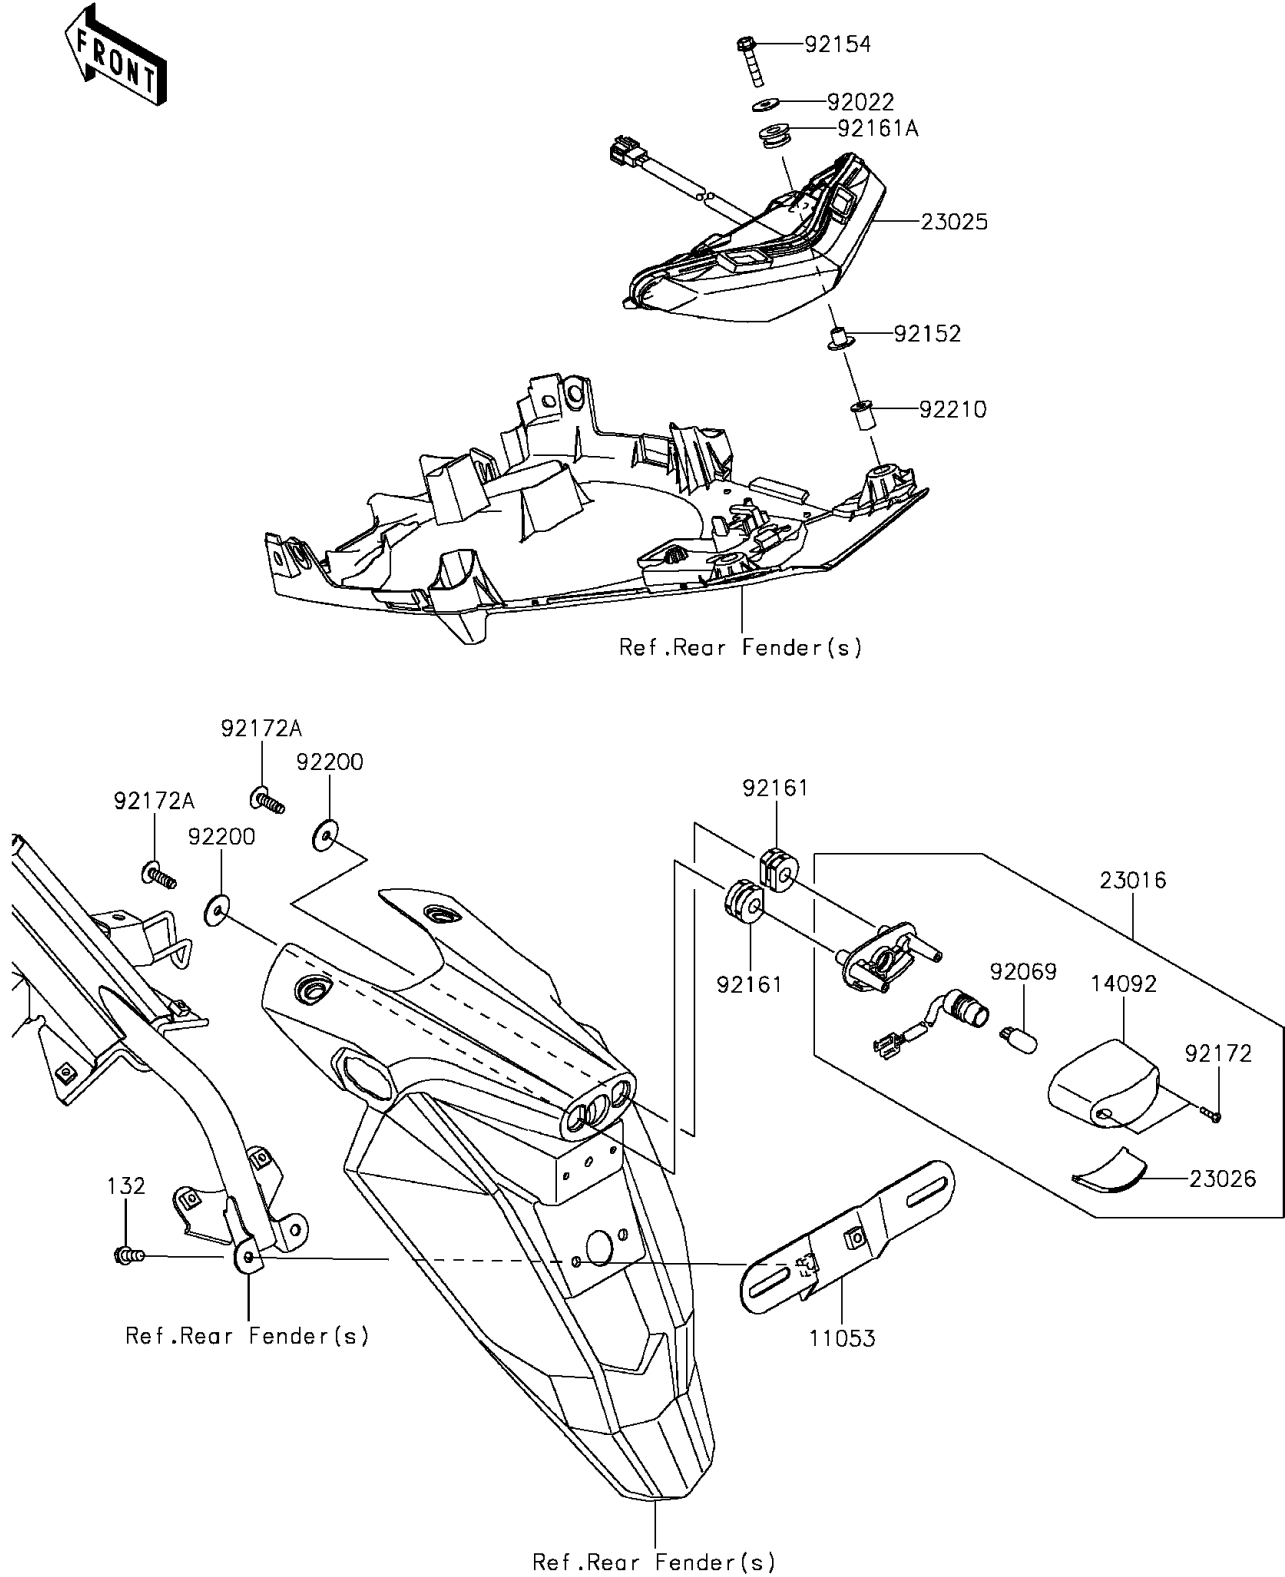

2015 Ninja® 650 PARTS DIAGRAM

Taillight(s)

F2720

2015 Ninja® 650 PARTS LIST

Taillight(s)

ITEM NAME	PART NUMBER	QUANTITY
BRACKET,LICENSE (Ref # 11053)	11053-0400	1
COVER,LICENSE LAMP (Ref # 14092)	14092-0001	1
LAMP-ASSY,LICENSE (Ref # 23016)	23016-0559	1
LAMP-TAIL (Ref # 23025)	23025-0307	1
LENS,LICENSE LAMP (Ref # 23026)	23026-0015	1
WASHER,5.2X16X1.2 (Ref # 92022)	92022-263	2
BULB,12V 5W (Ref # 92069)	92069-1016	1
COLLAR,5.6X8X9.3 (Ref # 92152)	92152-1527	2
BOLT,FLANGED,5X25 (Ref # 92154)	92154-0846	2
DAMPER (Ref # 92161)	92161-0776	2
DAMPER,8X18X8.1 (Ref # 92161A)	92161-1369	2
SCREW,TAPPING,2.9X13 (Ref # 92172)	92172-0343	2
SCREW,TAPPING,5X16 (Ref # 92172A)	92172-0427	2
WASHER,5.5X20X1.2 (Ref # 92200)	92200-0284	2
NUT,WELL,5MM (Ref # 92210)	92210-0498	2
BOLT-FLANGED-SMALL,6X14 (Ref # 132)	132BA0614	2