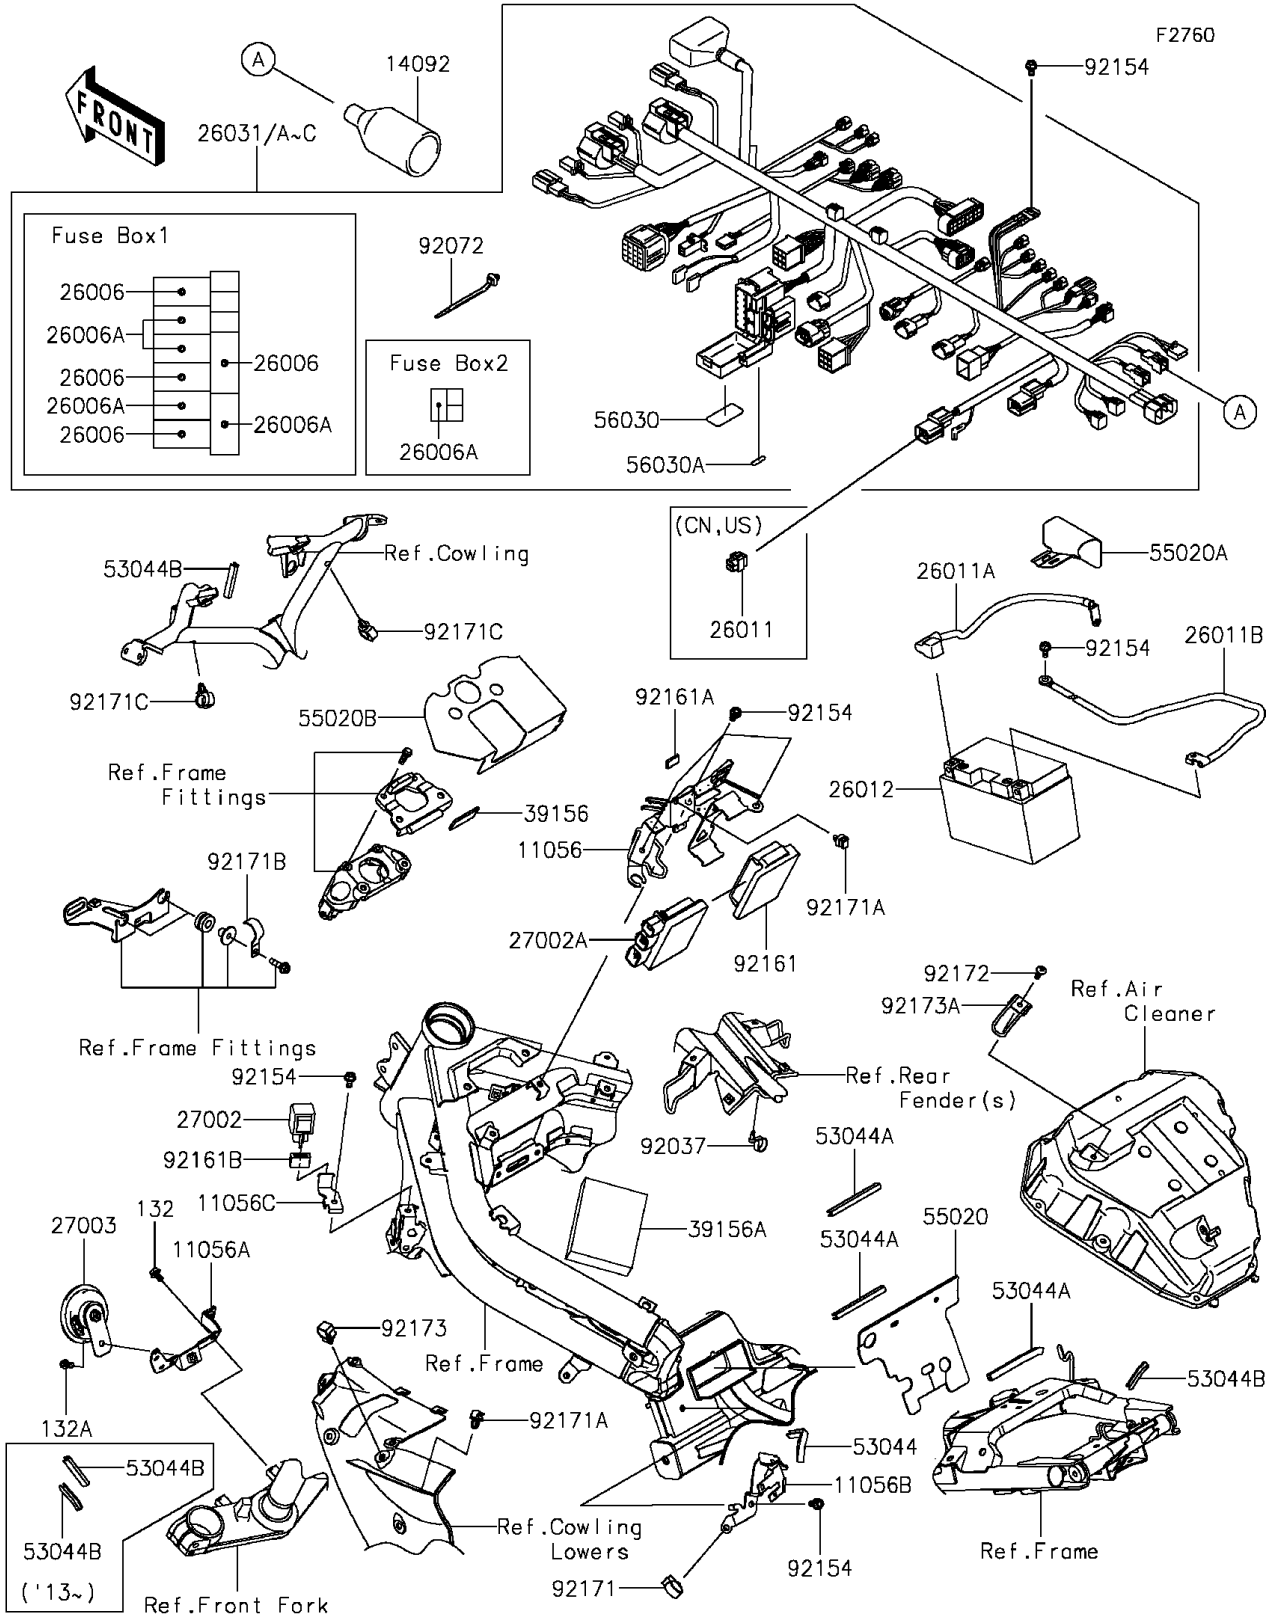

2014 NINJA® 650 PARTS DIAGRAM

Chassis Electrical Equipment

2014 NINJA® 650 PARTS LIST

Chassis Electrical Equipment

ITEM NAME	PART NUMBER	QUANTITY
BRACKET,RELAY-ASSY (Ref # 11056)	11056-0806	1
BRACKET,HORN (Ref # 11056A)	11056-1821	1
BRACKET,PIVOT,UPP,LH (Ref # 11056B)	11056-1867	1
BRACKET,SIGNAL RELAY (Ref # 11056C)	11056-3791	1
COVER (Ref # 14092)	14092-0902	1
FUSE,MINI BLADE,15A,BLUE (Ref # 26006)	26006-0001	4
FUSE,MINI BLADE,10A,RED (Ref # 26006A)	26006-1078	5
WIRE-LEAD,SENSOR CONNECTOR (Ref # 26011)	26011-0101	1
WIRE-LEAD,BATTERY(+) (Ref # 26011A)	26011-0709	1
WIRE-LEAD,BATTERY(-) (Ref # 26011B)	26011-0711	1
BATTERY,YT12A-BS,12V (Ref # 26012)	26012-0556	1
HARNESS,MAIN (Ref # 26031B)	26031-1458	1
HARNESS,MAIN (Ref # 26031C)	26031-1459	1
RELAY-ASSY,SIGNAL LAMP (Ref # 27002)	27002-0006	1
RELAY-ASSY (Ref # 27002A)	27002-0007	1
HORN (Ref # 27003)	27003-0065	1
PAD,20X40X3 (Ref # 39156)	39156-0831	1
PAD,100X80X30 (Ref # 39156A)	39156-0872	1
TRIM (Ref # 53044)	53044-0018	1
TRIM,L=85 (Ref # 53044A)	53044-0556	3
TRIM,L=48 (Ref # 53044B)	53044-1324	4
GUARD,AIR CLEANER (Ref # 55020)	55020-0760	1
GUARD,MG. SWITCH (Ref # 55020A)	55020-0822	1
GUARD,FUSE BOX (Ref # 55020B)	55020-0826	1
LABEL,FUSE BOX1 (Ref # 56030)	56030-0705	1
LABEL,FUSE BOX2 (Ref # 56030A)	56030-0706	1
CLAMP,SPEED,L=58 (Ref # 92037)	92037-1163	1
BAND (Ref # 92072)	92072-1414	9
BOLT,FLANGED,6X12 (Ref # 92154)	92154-1050	7