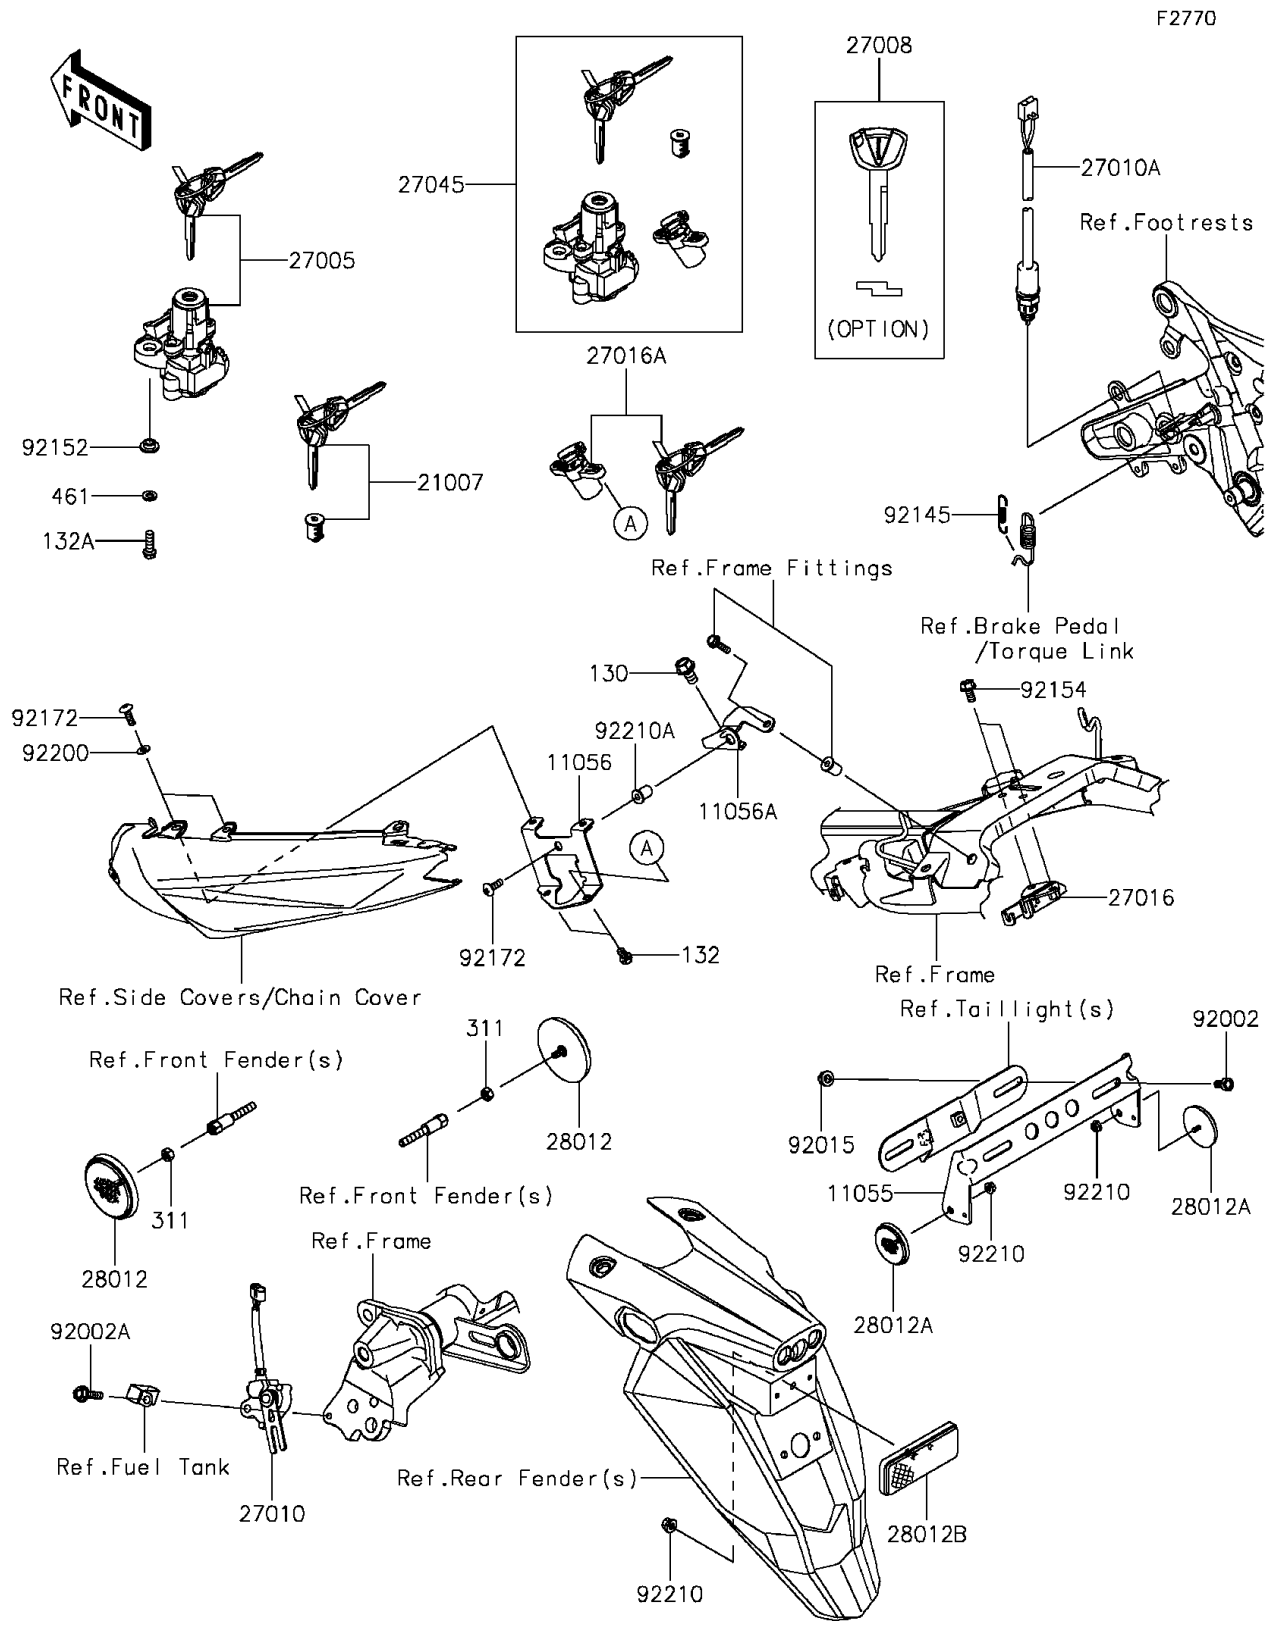

# 2012 NINJA® 650 PARTS DIAGRAM

## Ignition Switch/Locks/Reflectors