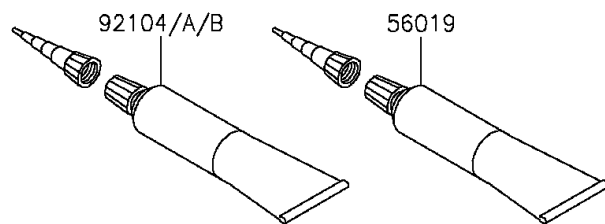

2012 NINJA® 650 PARTS DIAGRAM

Owner's Tools

F2810

2012 NINJA® 650 PARTS LIST

Owner's Tools

ITEM NAME	PART NUMBER	QUANTITY
TOOL-KIT (Ref # 56007)	56007-0100	1
BAG,TOOL (Ref # 56008)	56008-0036	1
GASKET-LIQUID,TB1211,WHITE (Ref # 56019)	56019-120	1
GASKET-LIQUID,TB1211F,CLEAR (Ref # 92104)	92104-0004	1
GASKET-LIQUID,TB1216B,BLACK (Ref # 92104A)	92104-1064	1
GASKET-LIQUID,TB1207B,BLACK (Ref # 92104B)	92104-2068	1
TOOL-WRENCH,BOX END,22MM (Ref # 92110)	92110-0064	1
TOOL-WRENCH,BOX END,27MM (Ref # 92110A)	92110-0065	1
TOOL-WRENCH,HOOK SPANNER,R37.5 (Ref # 92110B)	92110-0558	1
TOOL-WRENCH,OPEN END,10X12 (Ref # 92110C)	92110-0564	1
TOOL-WRENCH,OPEN END,12X14 (Ref # 92110D)	92110-0565	1
TOOL-WRENCH,ALLEN,5MM (Ref # 92110E)	92110-0566	1
TOOL-WRENCH,ALLEN,4MM (Ref # 92110F)	92110-0567	1
TOOL-BAR,WRENCH (Ref # 92111)	92111-0008	1
TOOL-PLIERS (Ref # 92112)	92112-0007	1
TOOL-WRENCH,ALLEN,6MM (Ref # 92127)	92127-003	1