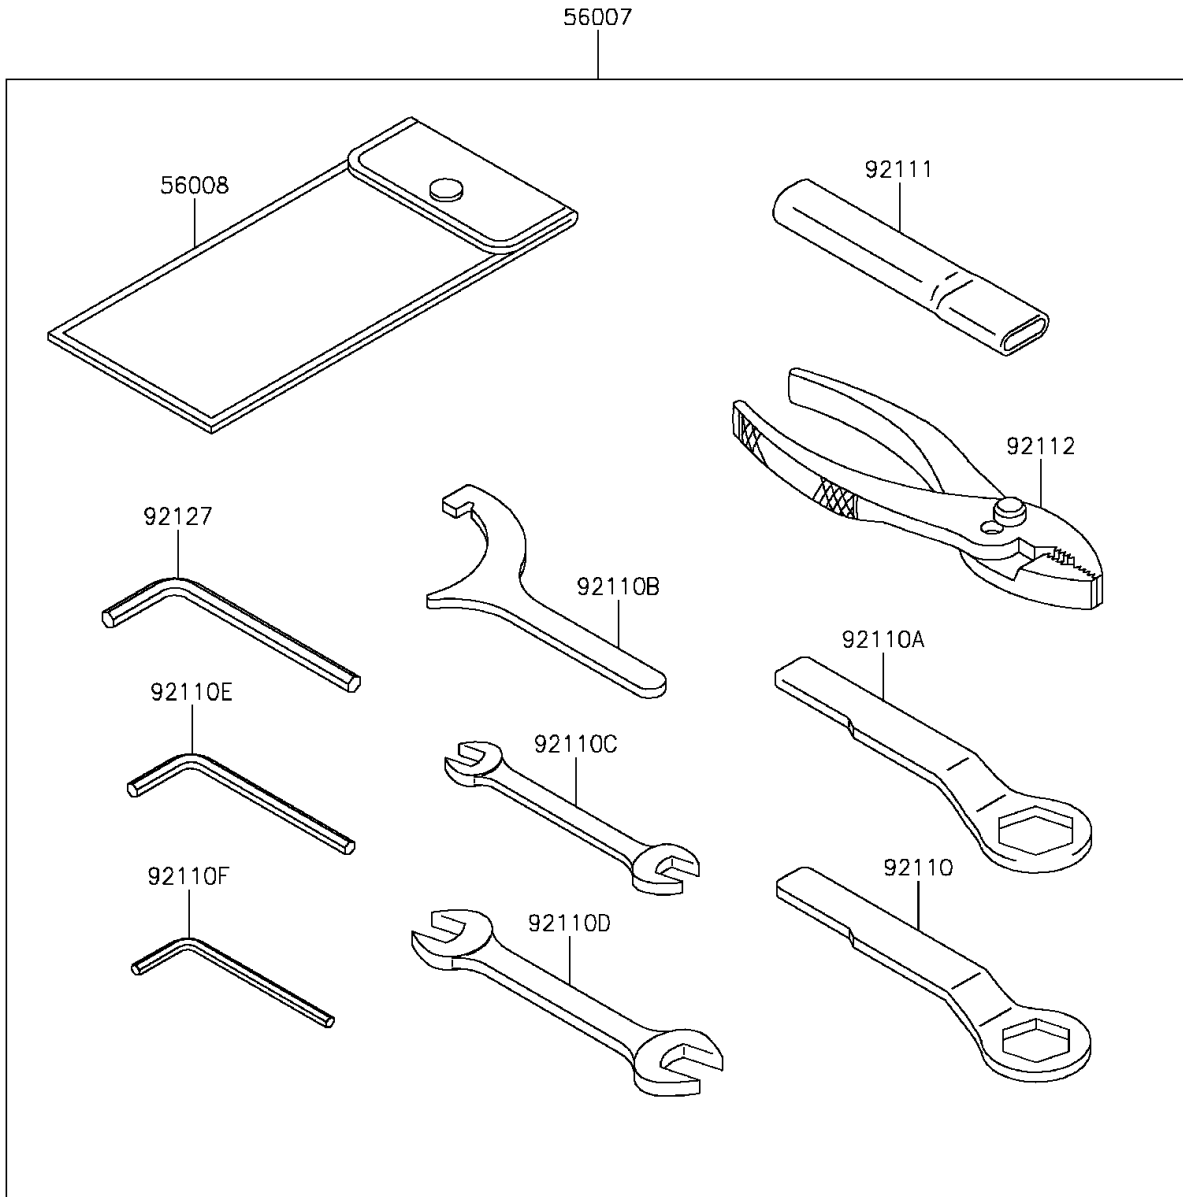

2012 NINJA® 650 PARTS DIAGRAM

Owner's Tools

F2810

2012 NINJA® 650 PARTS LIST

Owner's Tools

ITEM NAME	PART NUMBER	QUANTITY
TOOL-KIT (Ref # 56007)	56007-0100	1
BAG,TOOL (Ref # 56008)	56008-0036	1
GASKET-LIQUID,TB1211,WHITE (Ref # 56019)	56019-120	1
GASKET-LIQUID,TB1211F,CLEAR (Ref # 92104)	92104-0004	1
GASKET-LIQUID,TB1216B,BLACK (Ref # 92104A)	92104-1064	1
GASKET-LIQUID,TB1207B,BLACK (Ref # 92104B)	92104-2068	1
TOOL-WRENCH,BOX END,22MM (Ref # 92110)	92110-0064	1
TOOL-WRENCH,BOX END,27MM (Ref # 92110A)	92110-0065	1
TOOL-WRENCH,HOOK SPANNER,R37.5 (Ref # 92110B)	92110-0558	1
TOOL-WRENCH,OPEN END,10X12 (Ref # 92110C)	92110-0564	1
TOOL-WRENCH,OPEN END,12X14 (Ref # 92110D)	92110-0565	1
TOOL-WRENCH,ALLEN,5MM (Ref # 92110E)	92110-0566	1
TOOL-WRENCH,ALLEN,4MM (Ref # 92110F)	92110-0567	1
TOOL-BAR,WRENCH (Ref # 92111)	92111-0008	1
TOOL-PLIERS (Ref # 92112)	92112-0007	1
TOOL-WRENCH,ALLEN,6MM (Ref # 92127)	92127-003	1