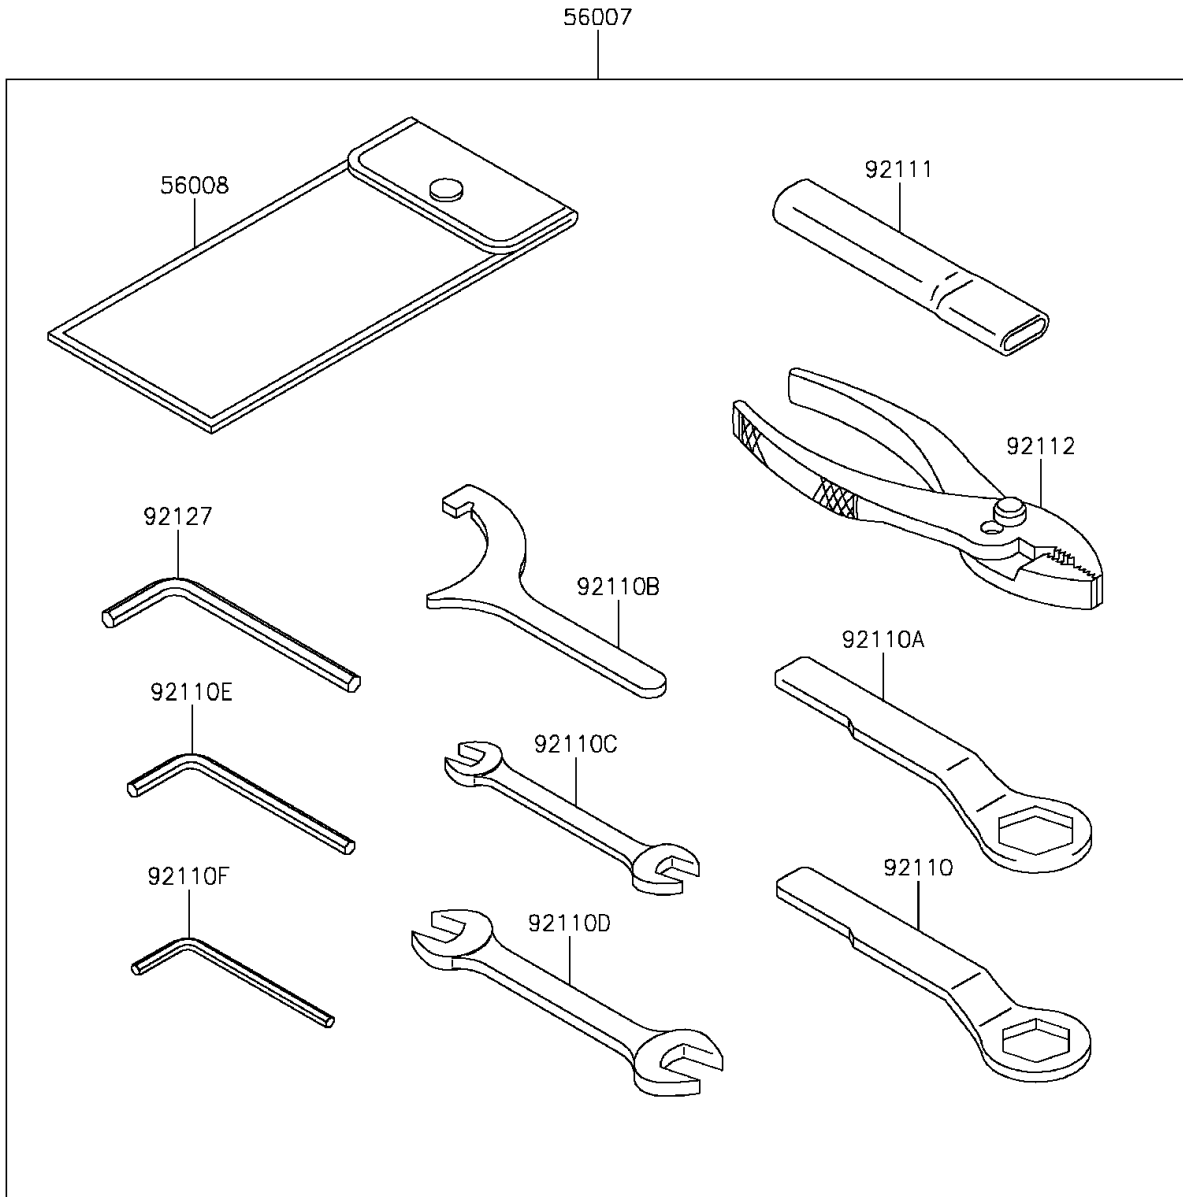

2015 Ninja® 650 PARTS DIAGRAM

Owner's Tools

F2810

2015 Ninja® 650 PARTS LIST

Owner's Tools

ITEM NAME	PART NUMBER	QUANTITY
TOOL-KIT (Ref # 56007)	56007-0100	1
BAG,TOOL (Ref # 56008)	56008-0036	1
GASKET-LIQUID,TB1211,WHITE (Ref # 56019)	56019-120	1
GASKET-LIQUID,TB1211F,CLEAR (Ref # 92104)	92104-0004	1
GASKET-LIQUID,TB1216B,BLACK (Ref # 92104A)	92104-1064	1
GASKET-LIQUID,TB1207B,BLACK (Ref # 92104B)	92104-2068	1
TOOL-WRENCH,BOX END,22MM (Ref # 92110)	92110-0064	1
TOOL-WRENCH,BOX END,27MM (Ref # 92110A)	92110-0065	1
TOOL-WRENCH,HOOK SPANNER,R37.5 (Ref # 92110B)	92110-0558	1
TOOL-WRENCH,OPEN END,10X12 (Ref # 92110C)	92110-0564	1
TOOL-WRENCH,OPEN END,12X14 (Ref # 92110D)	92110-0565	1
TOOL-WRENCH,ALLEN,5MM (Ref # 92110E)	92110-0566	1
TOOL-WRENCH,ALLEN,4MM (Ref # 92110F)	92110-0567	1
TOOL-BAR,WRENCH (Ref # 92111)	92111-0008	1
TOOL-PLIERS (Ref # 92112)	92112-0007	1
TOOL-WRENCH,ALLEN,6MM (Ref # 92127)	92127-003	1