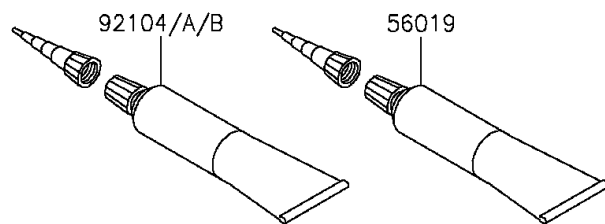

2015 Ninja® 650 PARTS DIAGRAM

Owner's Tools

F2810

2015 Ninja® 650 PARTS LIST

Owner's Tools

ITEM NAME	PART NUMBER	QUANTITY
TOOL-KIT (Ref # 56007)	56007-0100	1
BAG,TOOL (Ref # 56008)	56008-0036	1
GASKET-LIQUID,TB1211,WHITE (Ref # 56019)	56019-120	1
GASKET-LIQUID,TB1211F,CLEAR (Ref # 92104)	92104-0004	1
GASKET-LIQUID,TB1216B,BLACK (Ref # 92104A)	92104-1064	1
GASKET-LIQUID,TB1207B,BLACK (Ref # 92104B)	92104-2068	1
TOOL-WRENCH,BOX END,22MM (Ref # 92110)	92110-0064	1
TOOL-WRENCH,BOX END,27MM (Ref # 92110A)	92110-0065	1
TOOL-WRENCH,HOOK SPANNER,R37.5 (Ref # 92110B)	92110-0558	1
TOOL-WRENCH,OPEN END,10X12 (Ref # 92110C)	92110-0564	1
TOOL-WRENCH,OPEN END,12X14 (Ref # 92110D)	92110-0565	1
TOOL-WRENCH,ALLEN,5MM (Ref # 92110E)	92110-0566	1
TOOL-WRENCH,ALLEN,4MM (Ref # 92110F)	92110-0567	1
TOOL-BAR,WRENCH (Ref # 92111)	92111-0008	1
TOOL-PLIERS (Ref # 92112)	92112-0007	1
TOOL-WRENCH,ALLEN,6MM (Ref # 92127)	92127-003	1