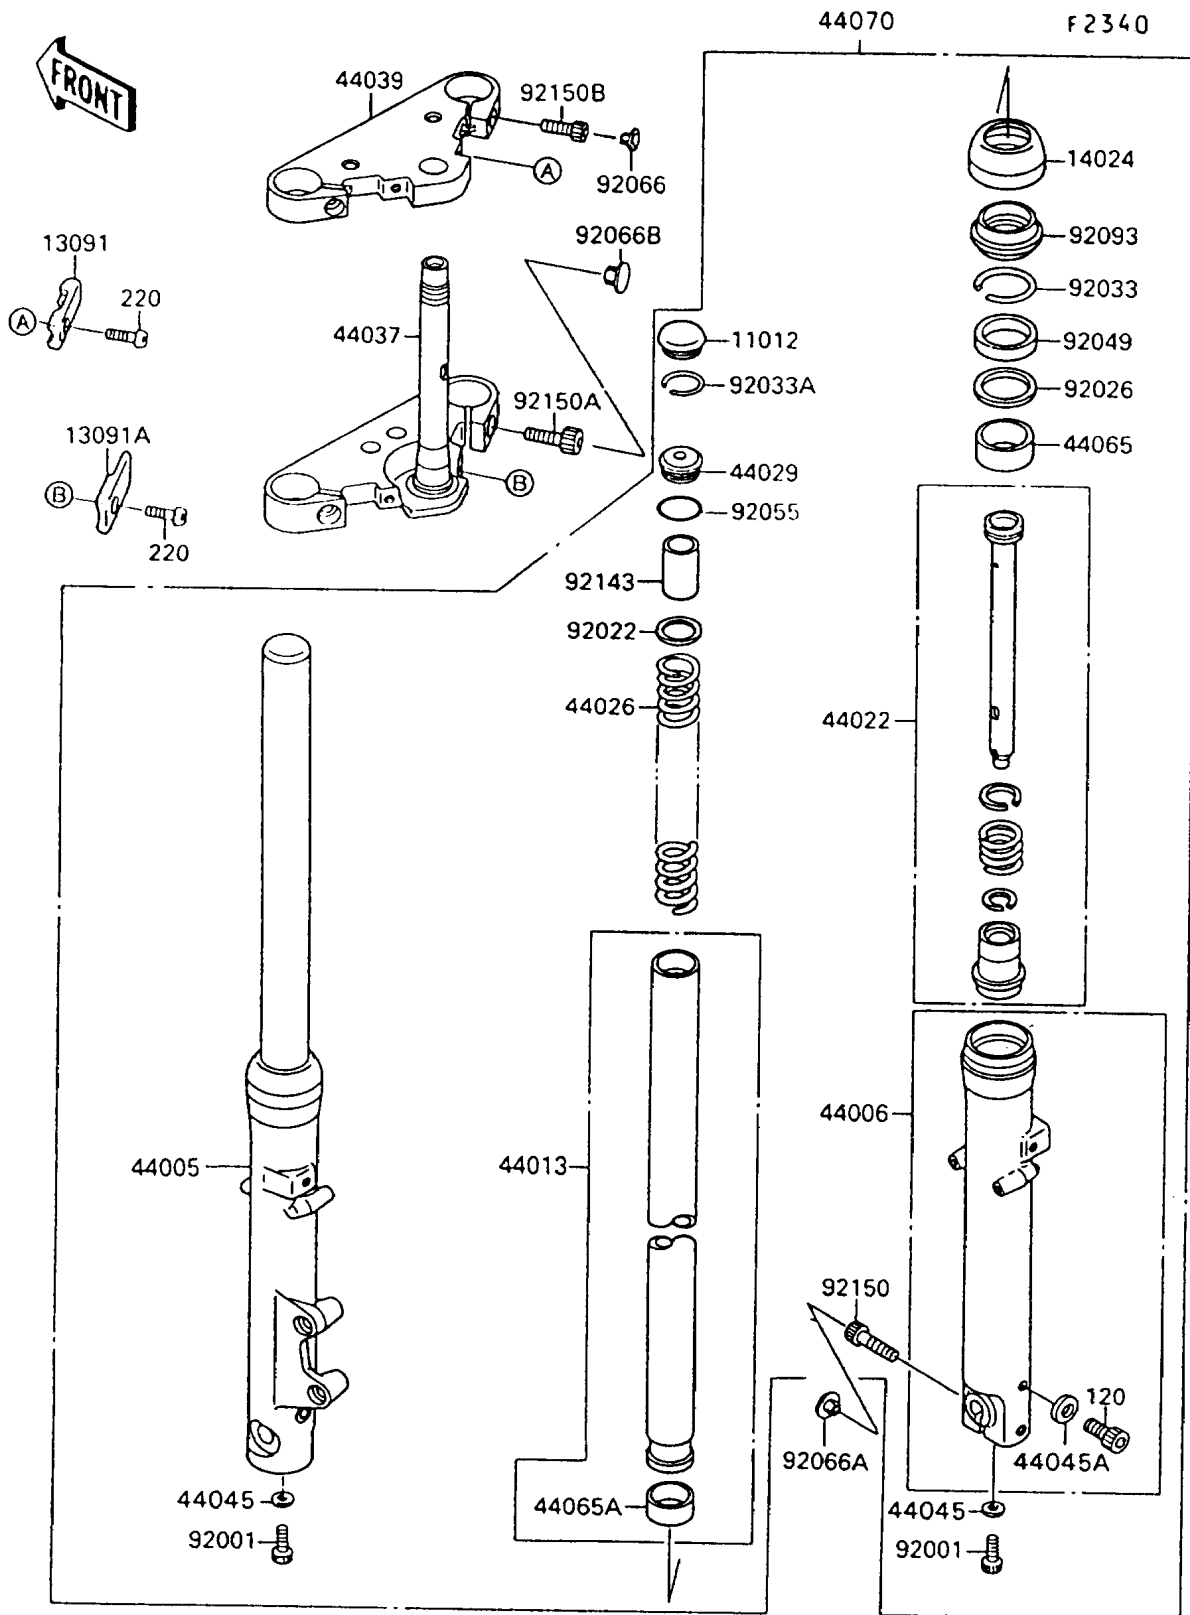

1992 Vulcan 88 PARTS DIAGRAM

Front Fork

1992 Vulcan 88 PARTS LIST

Front Fork

| ITEM NAME | PART NUMBER | QUANTITY |
|--|-------------|----------|
| BOLT-SOCKET (Ref # 120) | 120P0608 | 2 |
| SCREW-PAN-CROS,6X20 (Ref # 220) | 220E0620 | 4 |
| CAP,FORK TOP (Ref # 11012) | 11012-1618 | 2 |
| HOLDER,UPP (Ref # 13091) | 13091-1482 | 2 |
| HOLDER,LWR (Ref # 13091A) | 13091-1483 | 2 |
| COVER,FORK OUTER TUBE (Ref # 14024) | 14024-1600 | 2 |
| PIPE-LEFT FORK OUTER (Ref # 44005) | 44005-1264 | 1 |
| PIPE-RIGHT FORK OUTER (Ref # 44006) | 44006-1261 | 1 |
| PIPE-FORK INNER (Ref # 44013) | 44013-1268 | 2 |
| CYLINDER-FORK (Ref # 44022) | 44022-1215 | 2 |
| SPRING-FRONT FORK (Ref # 44026) | 44026-1372 | 2 |
| SEAT-FORK SPRING (Ref # 44029) | 44029-1125 | 2 |
| HOLDER-FORK UNDER (Ref # 44037) | 44037-1235 | 1 |
| HOLDER-FORK UPPER (Ref # 44039) | 44039-1151 | 1 |
| GASKET,FORK CYLINDER BOLT (Ref # 44045) | 44045-051 | 2 |
| GASKET,DRAIN PLUG (Ref # 44045A) | 44045-052 | 2 |
| BUSHING-FRONT FORK (Ref # 44065) | 44065-1079 | 2 |
| BUSHING-FRONT FORK,INNER PIPE (Ref # 44065A) | 44065-1080 | 2 |
| DAMPER-ASSY,FORK (Ref # 44070) | 44070-5038 | 1 |
| BOLT,FORK CYLINDER (Ref # 92001) | 92001-1464 | 2 |
| WASHER (Ref # 92022) | 92022-1909 | 2 |
| SPACER,FORK OUTER (Ref # 92026) | 92026-1276 | 2 |
| RING-SNAP,FORK OUTER (Ref # 92033) | 92033-1222 | 2 |
| RING-SNAP,SPRING SEAT (Ref # 92033A) | 92033-1223 | 2 |
| SEAL-OIL,FORK (Ref # 92049) | 92049-1363 | 2 |
| RING-O,SPRING SEAT (Ref # 92055) | 92055-1363 | 2 |
| PLUG (Ref # 92066) | 92066-1277 | 2 |
| PLUG (Ref # 92066A) | 92066-1285 | 1 |
| PLUG (Ref # 92066B) | 92066-1302 | 2 |