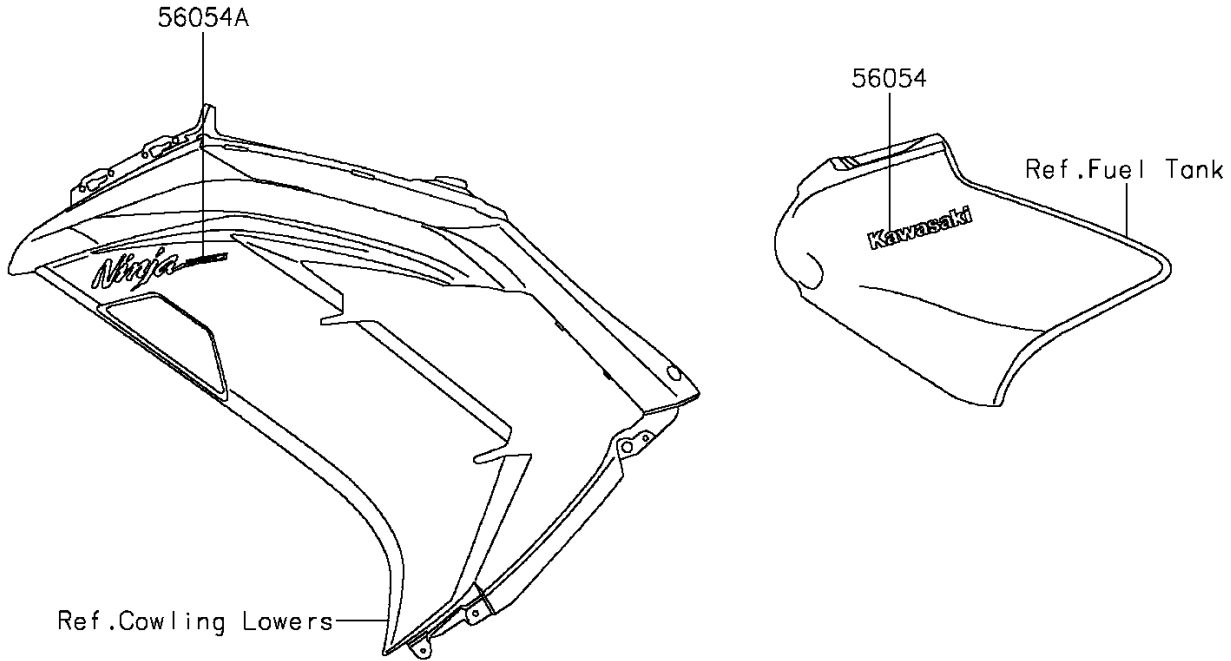

2012 NINJA® 650 PARTS DIAGRAM

Decals(Black)(ECF)

F2861A

2012 NINJA® 650 PARTS LIST

Decals(Black)(ECF)

ITEM NAME	PART NUMBER	QUANTITY
MARK,TANK COVER,KAWASAKI (Ref # 56054)	56054-0886	2
MARK,SIDE COWLING,NINJA650 (Ref # 56054A)	56054-0922	2
MARK,STEP STAY,LH (Ref # 56054B)	56054-0923	1
MARK,STEP STAY,RH (Ref # 56054C)	56054-0924	1