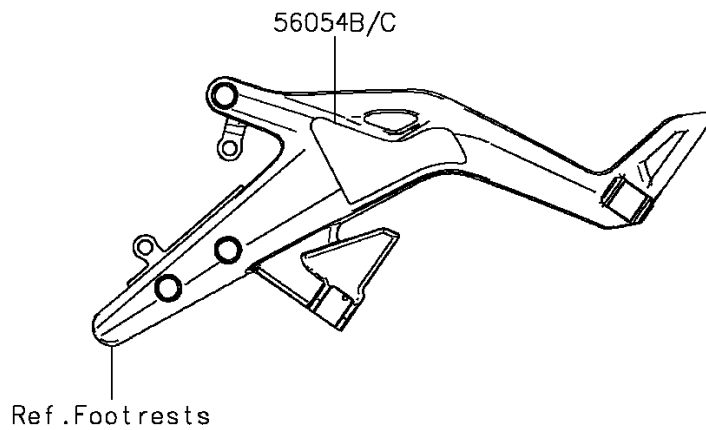

2012 NINJA® 650 PARTS DIAGRAM

Decals(Black)(ECF)

F2861A

2012 NINJA® 650 PARTS LIST

Decals(Black)(ECF)

ITEM NAME	PART NUMBER	QUANTITY
MARK,TANK COVER,KAWASAKI (Ref # 56054)	56054-0886	2
MARK,SIDE COWLING,NINJA650 (Ref # 56054A)	56054-0922	2
MARK,STEP STAY,LH (Ref # 56054B)	56054-0923	1
MARK,STEP STAY,RH (Ref # 56054C)	56054-0924	1