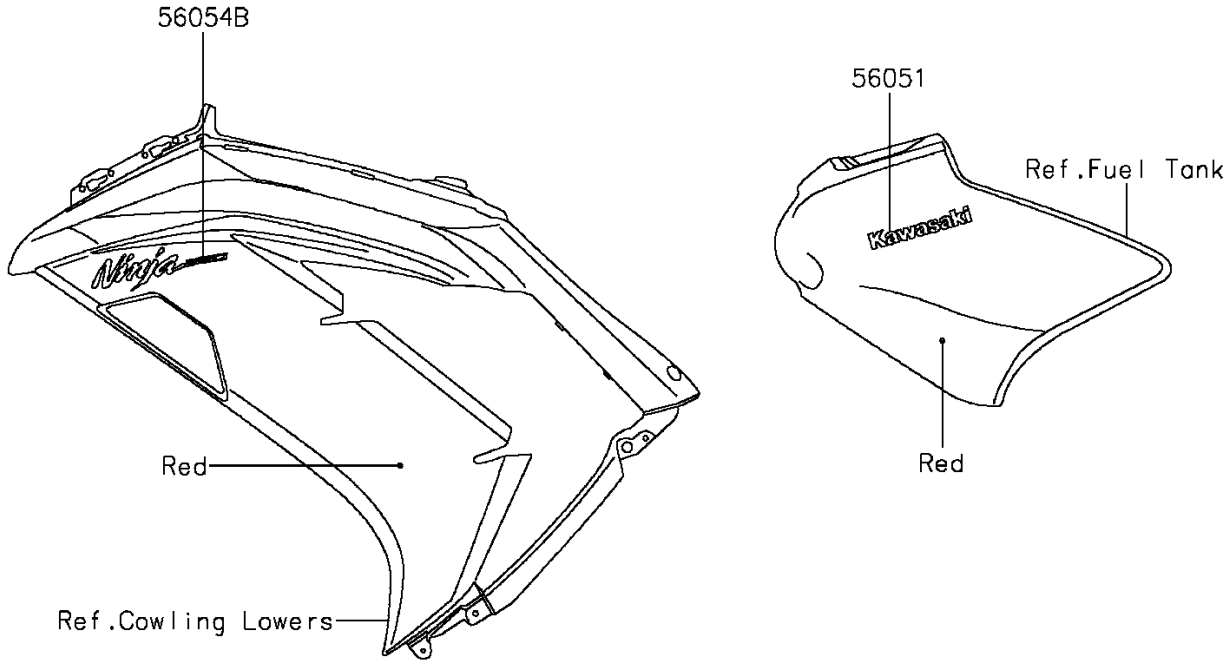

# 2012 NINJA® 650 PARTS DIAGRAM

Decals(Red)(ECF)(CA,US)

F2861B

## 2012 NINJA® 650 PARTS LIST

Decals(Red)(ECF)(CA,US)

ITEM NAME	PART NUMBER	QUANTITY
MARK,TANK COVER,KAWASAKI (Ref # 56051)	56051-1833	2
MARK,STEP STAY,LH (Ref # 56054)	56054-0923	1
MARK,STEP STAY,RH (Ref # 56054A)	56054-0924	1
MARK,SIDE COWLING,NINJA650 (Ref # 56054B)	56054-0925	2