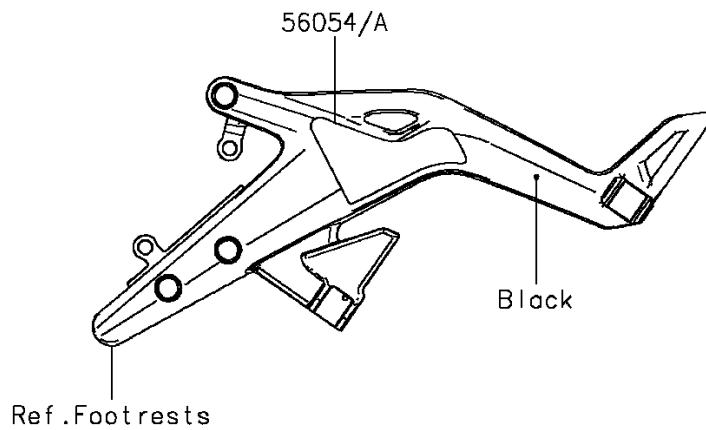

# 2012 NINJA® 650 PARTS DIAGRAM

Decals(Red)(ECF)(CA,US)

F2861B

## 2012 NINJA® 650 PARTS LIST

Decals(Red)(ECF)(CA,US)

ITEM NAME	PART NUMBER	QUANTITY
MARK,TANK COVER,KAWASAKI (Ref # 56051)	56051-1833	2
MARK,STEP STAY,LH (Ref # 56054)	56054-0923	1
MARK,STEP STAY,RH (Ref # 56054A)	56054-0924	1
MARK,SIDE COWLING,NINJA650 (Ref # 56054B)	56054-0925	2