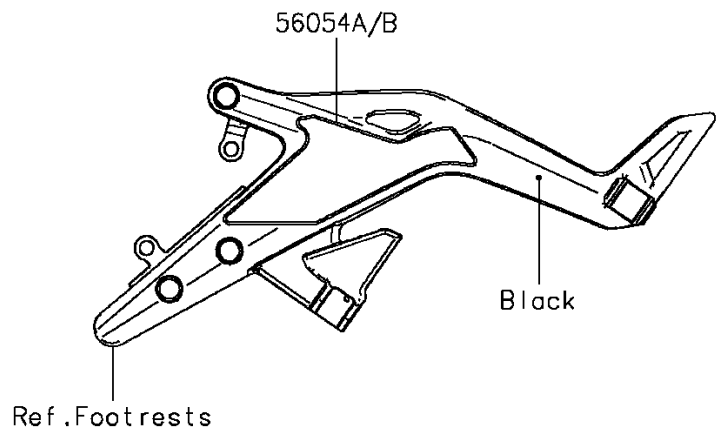

2013 NINJA® 650 PARTS DIAGRAM

Decals(Blue)(EDS)(CA,US)

F2861D

2013 NINJA® 650 PARTS LIST

Decals(Blue)(EDS)(CA,US)

ITEM NAME	PART NUMBER	QUANTITY
MARK,LWR COWLING,KAWASAKI (Ref # 56054)	56054-1067	2
MARK,STEP STAY,LH (Ref # 56054A)	56054-1068	1
MARK,STEP STAY,RH (Ref # 56054B)	56054-1069	1
MARK,TANK COVER,NINJA (Ref # 56054C)	56054-1070	2
MARK,SIDE COWLING,650 (Ref # 56054D)	56054-1072	2