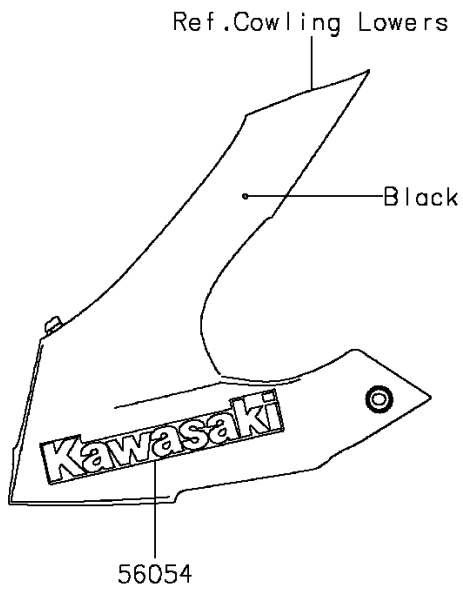

2013 NINJA® 650 PARTS DIAGRAM

Decals(Blue)(EDS)(CA,US)

F2861D

2013 NINJA® 650 PARTS LIST

Decals(Blue)(EDS)(CA,US)

ITEM NAME	PART NUMBER	QUANTITY
MARK,LWR COWLING,KAWASAKI (Ref # 56054)	56054-1067	2
MARK,STEP STAY,LH (Ref # 56054A)	56054-1068	1
MARK,STEP STAY,RH (Ref # 56054B)	56054-1069	1
MARK,TANK COVER,NINJA (Ref # 56054C)	56054-1070	2
MARK,SIDE COWLING,650 (Ref # 56054D)	56054-1072	2