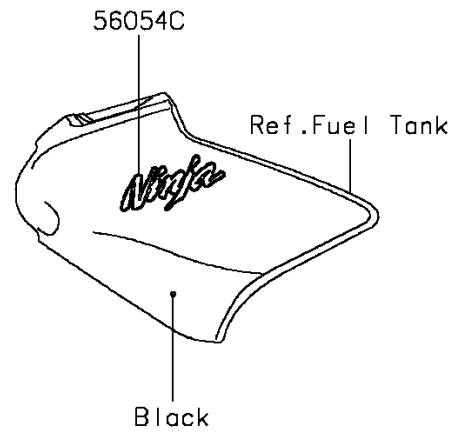

2013 NINJA® 650 PARTS DIAGRAM

Decals(Blue)(EDS)(CA,US)

F2861D

2013 NINJA® 650 PARTS LIST

Decals(Blue)(EDS)(CA,US)

ITEM NAME	PART NUMBER	QUANTITY
MARK,LWR COWLING,KAWASAKI (Ref # 56054)	56054-1067	2
MARK,STEP STAY,LH (Ref # 56054A)	56054-1068	1
MARK,STEP STAY,RH (Ref # 56054B)	56054-1069	1
MARK,TANK COVER,NINJA (Ref # 56054C)	56054-1070	2
MARK,SIDE COWLING,650 (Ref # 56054D)	56054-1072	2