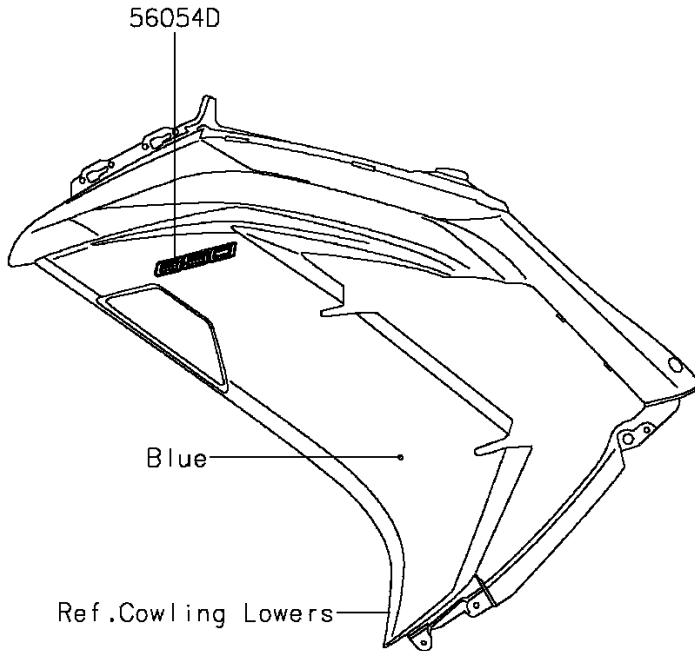

2013 NINJA® 650 PARTS DIAGRAM

Decals(Blue)(EDS)(CA,US)

F2861D

2013 NINJA® 650 PARTS LIST

Decals(Blue)(EDS)(CA,US)

ITEM NAME	PART NUMBER	QUANTITY
MARK,LWR COWLING,KAWASAKI (Ref # 56054)	56054-1067	2
MARK,STEP STAY,LH (Ref # 56054A)	56054-1068	1
MARK,STEP STAY,RH (Ref # 56054B)	56054-1069	1
MARK,TANK COVER,NINJA (Ref # 56054C)	56054-1070	2
MARK,SIDE COWLING,650 (Ref # 56054D)	56054-1072	2