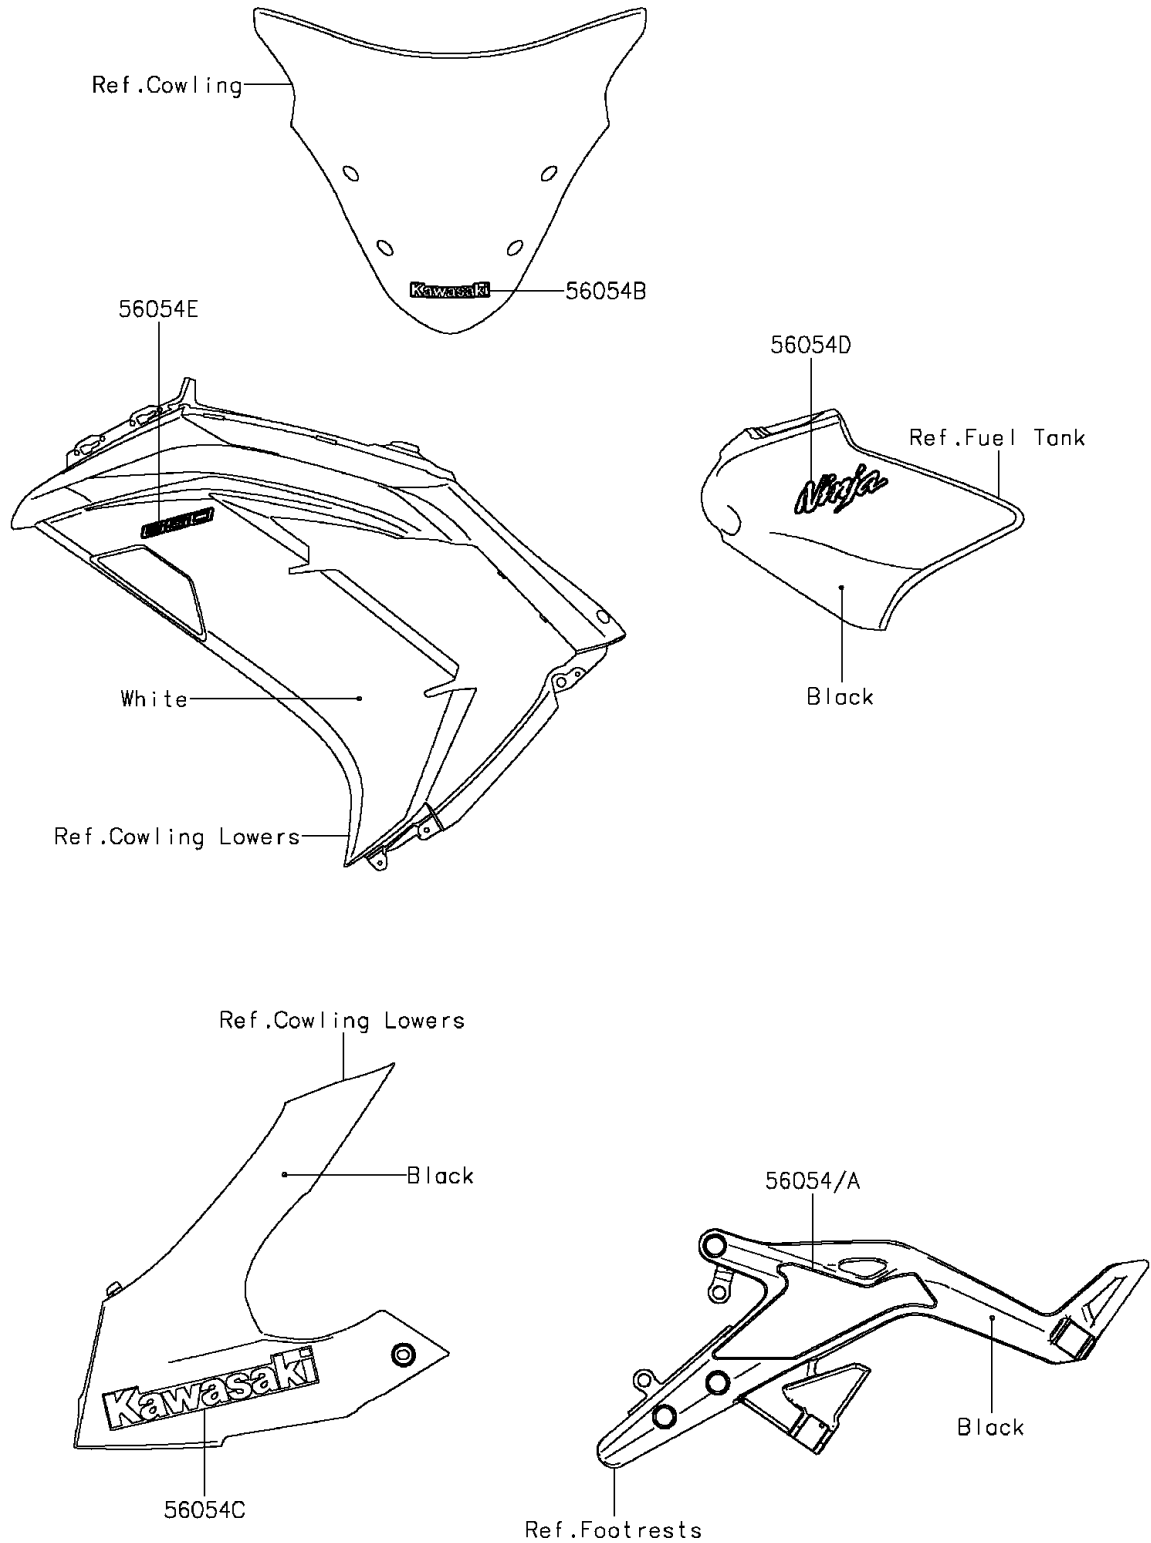

2015 Ninja® 650 PARTS DIAGRAM

Decals(White)(EFF)

F2861K

2015 Ninja® 650 PARTS LIST

Decals(White)(EFF)

ITEM NAME	PART NUMBER	QUANTITY
MARK,STEP STAY,LH (Ref # 56054)	56054-1068	1
MARK,STEP STAY,RH (Ref # 56054A)	56054-1069	1
MARK,WINDSHIELD,KAWASAKI (Ref # 56054B)	56054-1088	1
MARK,LWR COWL.,KAWASAKI (Ref # 56054C)	56054-1640	2
MARK,TANK COVER,NINJA (Ref # 56054D)	56054-1641	2
MARK,SIDE COWL.,650 (Ref # 56054E)	56054-1643	2