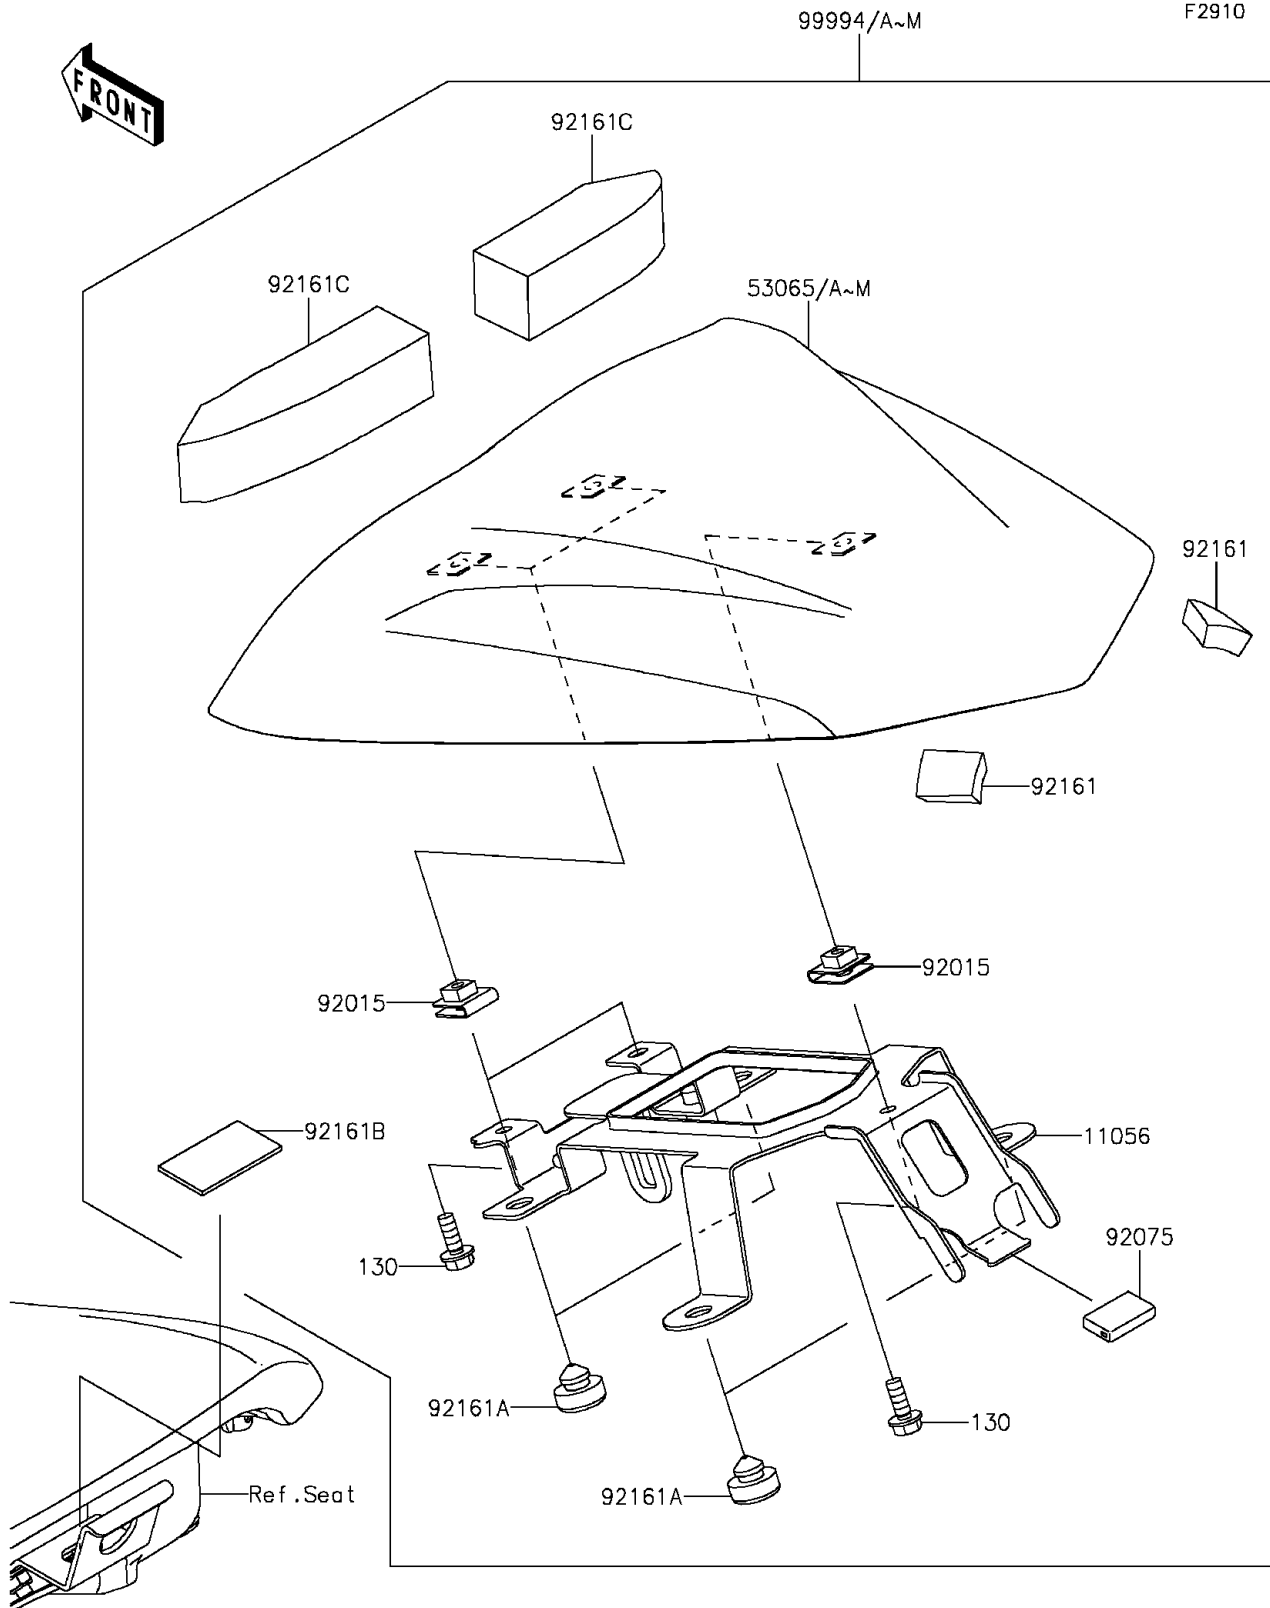

2014 NINJA® 650 PARTS DIAGRAM

Accessory(Single Seat Cover)

2014 NINJA® 650 PARTS LIST

Accessory(Single Seat Cover)

ITEM NAME	PART NUMBER	QUANTITY
BRACKET (Ref # 11056)	11056-1020	1
COVER SEAT,C.B.ORANGE (Ref # 53065B)	53065-0054-15T	1
COVER SEAT,M.M.GRAY (Ref # 53065E)	53065-0054-25X	1
COVER SEAT,C.L.GREEN (Ref # 53065G)	53065-0054-35P	1
NUT,CLAMP,6MM (Ref # 92015)	92015-1531	3
DAMPER (Ref # 92075)	92075-1446	1
DAMPER (Ref # 92161)	92161-0718	2
DAMPER,10X20X8 (Ref # 92161A)	92161-0855	4
DAMPER,45X25X2 (Ref # 92161B)	92161-1381	1
DAMPER (Ref # 92161C)	92161-1471	2
KIT-ACCESSORY,SEAT COVER,ORG (Ref # 99994B)	99994-0235-15T	1
KIT-ACCESSORY,SEAT COVER,GRAY (Ref # 99994E)	99994-0235-25X	1
KIT-ACCESSORY,SEAT COVER,GRN (Ref # 99994G)	99994-0235-35P	1
BOLT-FLANGED,6X16 (Ref # 130)	130BB0616	3