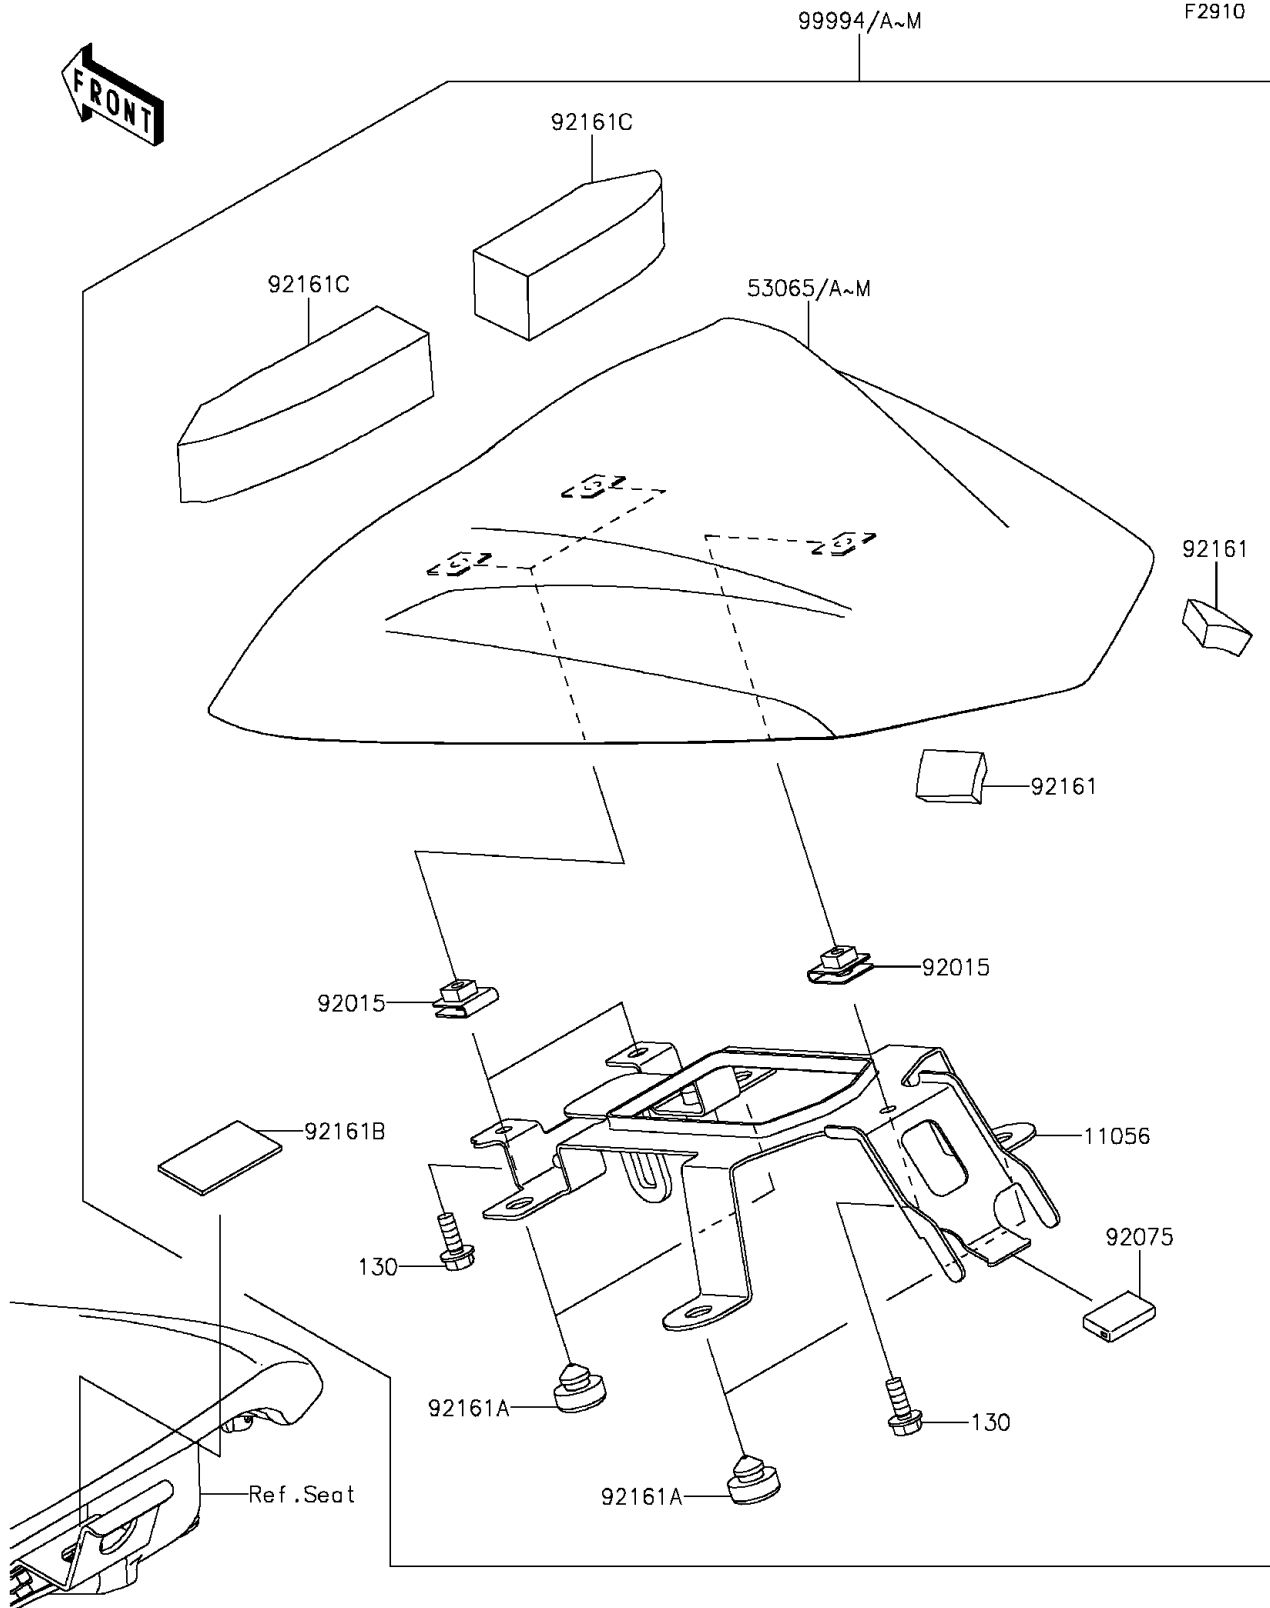

2015 Ninja® 650 PARTS DIAGRAM

Accessory(Single Seat Cover)

2015 Ninja® 650 PARTS LIST

Accessory(Single Seat Cover)

ITEM NAME	PART NUMBER	QUANTITY
BRACKET (Ref # 11056)	11056-1020	1
COVER SEAT,P.F.S.WHITE (Ref # 53065H)	53065-0054-40X	1
COVER SEAT,C.L.GREEN (Ref # 53065J)	53065-0054-51P	1
COVER SEAT,M.S.BLACK (Ref # 53065K)	53065-0054-660	1
NUT,CLAMP,6MM (Ref # 92015)	92015-1531	3
DAMPER (Ref # 92075)	92075-1446	1
DAMPER (Ref # 92161)	92161-0718	2
DAMPER,10X20X8 (Ref # 92161A)	92161-0855	4
DAMPER,45X25X2 (Ref # 92161B)	92161-1381	1
DAMPER (Ref # 92161C)	92161-1471	2
KIT-ACCESSORY,SEAT COVER,WHITE (Ref # 99994H)	99994-0235-40X	1
KIT-ACCESSORY,SEAT COVER,GRN (Ref # 99994J)	99994-0235-51P	1
KIT-ACCESSORY,SEAT COVER,BLACK (Ref # 99994K)	99994-0235-660	1
BOLT-FLANGED,6X16 (Ref # 130)	130BB0616	3