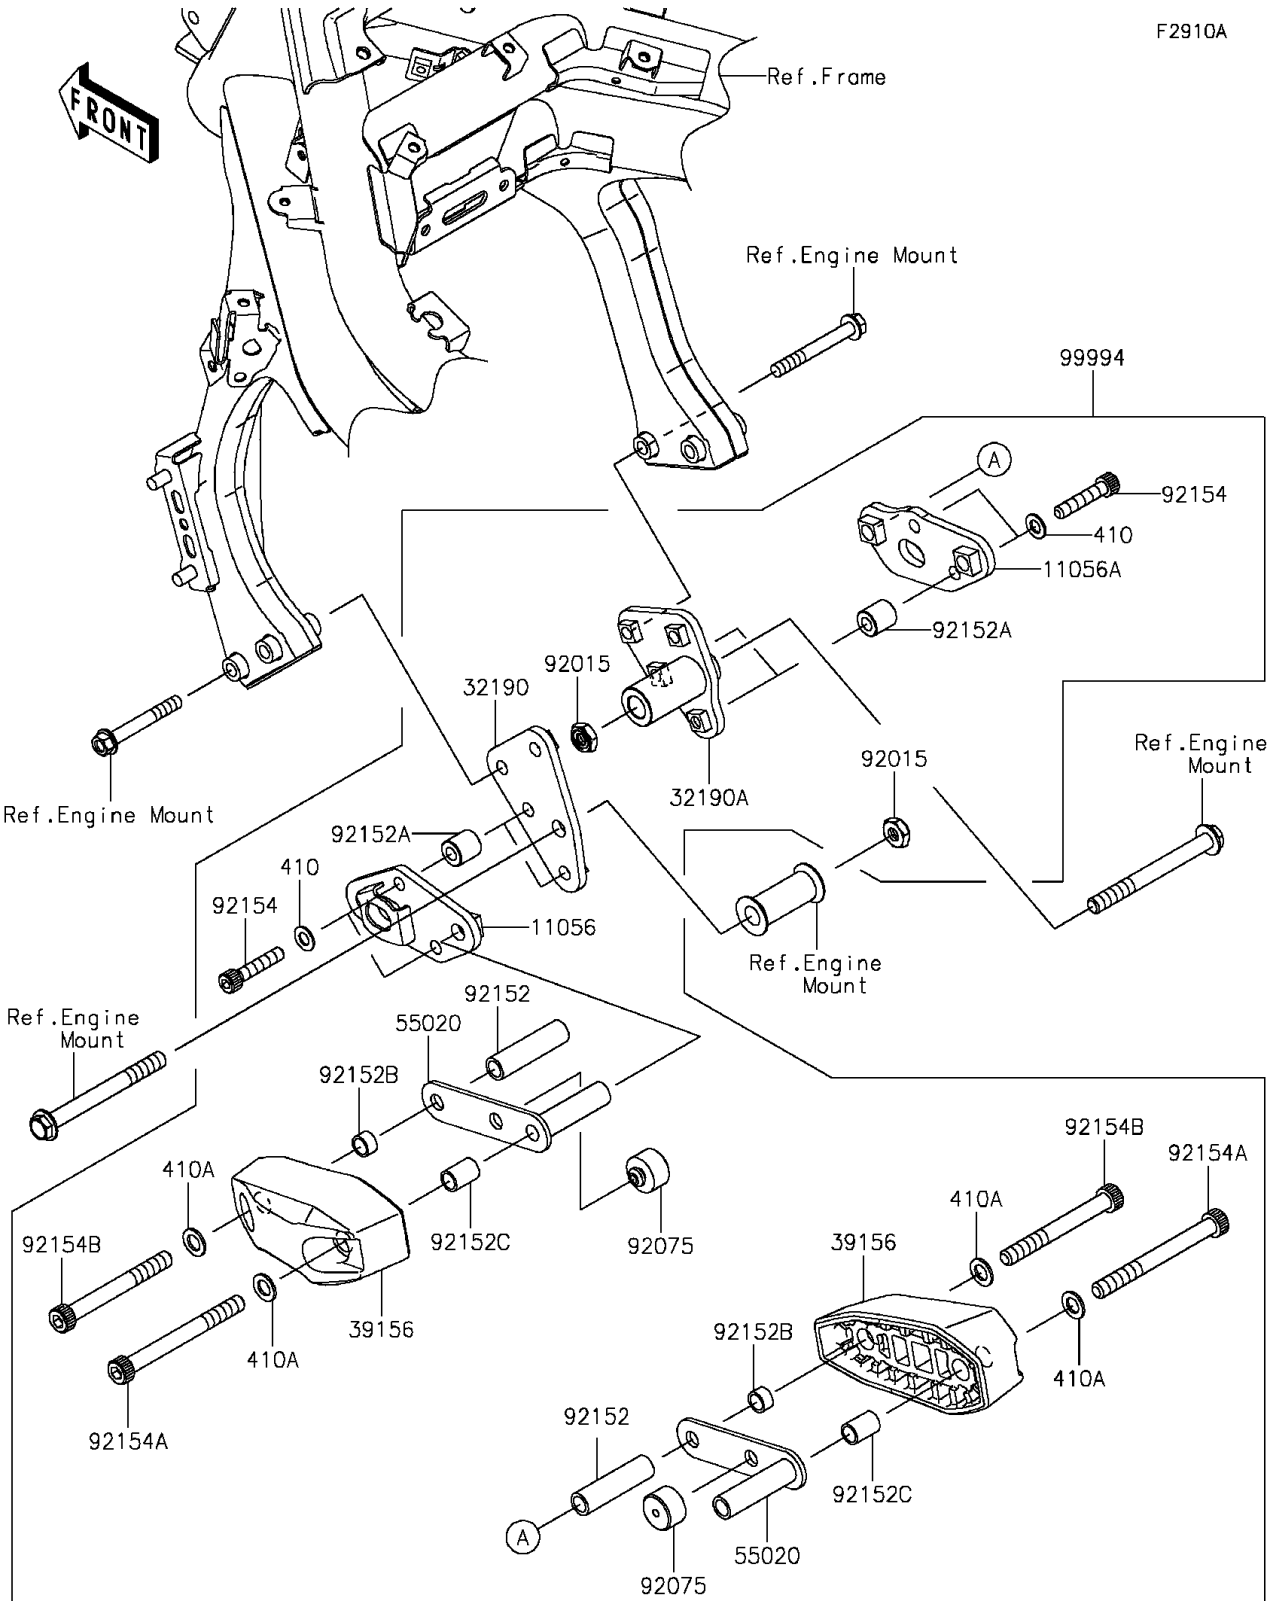

2014 NINJA® 650 PARTS DIAGRAM

Accessory(Engine Guard)

2014 NINJA® 650 PARTS LIST

Accessory(Engine Guard)

ITEM NAME	PART NUMBER	QUANTITY
BRACKET,LH (Ref # 11056)	11056-1398	1
BRACKET,RH (Ref # 11056A)	11056-1399	1
BRACKET-ENGINE,LH (Ref # 32190)	32190-0589	1
BRACKET-ENGINE,RH (Ref # 32190A)	32190-0611	1
PAD,ENGINE GUARD (Ref # 39156)	39156-0758	2
GUARD (Ref # 55020)	55020-0763	2
NUT,LOCK,10MM,BLACK (Ref # 92015)	92015-1188	2
DAMPER (Ref # 92075)	92075-1876	2
COLLAR,10.5X15X57.2 (Ref # 92152)	92152-1547	2
COLLAR,8.6X17X18 (Ref # 92152A)	92152-1636	4
COLLAR,10.6X13.8X7.8 (Ref # 92152B)	92152-1661	2
COLLAR,10.6X13.8X19.8 (Ref # 92152C)	92152-1662	2
BOLT,SOCKET,8X40 (Ref # 92154)	92154-1001	4
BOLT,SOCKET,10X100 (Ref # 92154A)	92154-1027	2
BOLT,SOCKET,10X88 (Ref # 92154B)	92154-1028	2
KIT-ACCESSORY,ENGINE GUARD (Ref # 99994)	99994-0234	1
WASHER-PLAIN-SMALL,8MM,BLACK (Ref # 410)	410AB0800	4
WASHER-PLAIN-SMALL,10MM,BLACK (Ref # 410A)	410AB1000	4