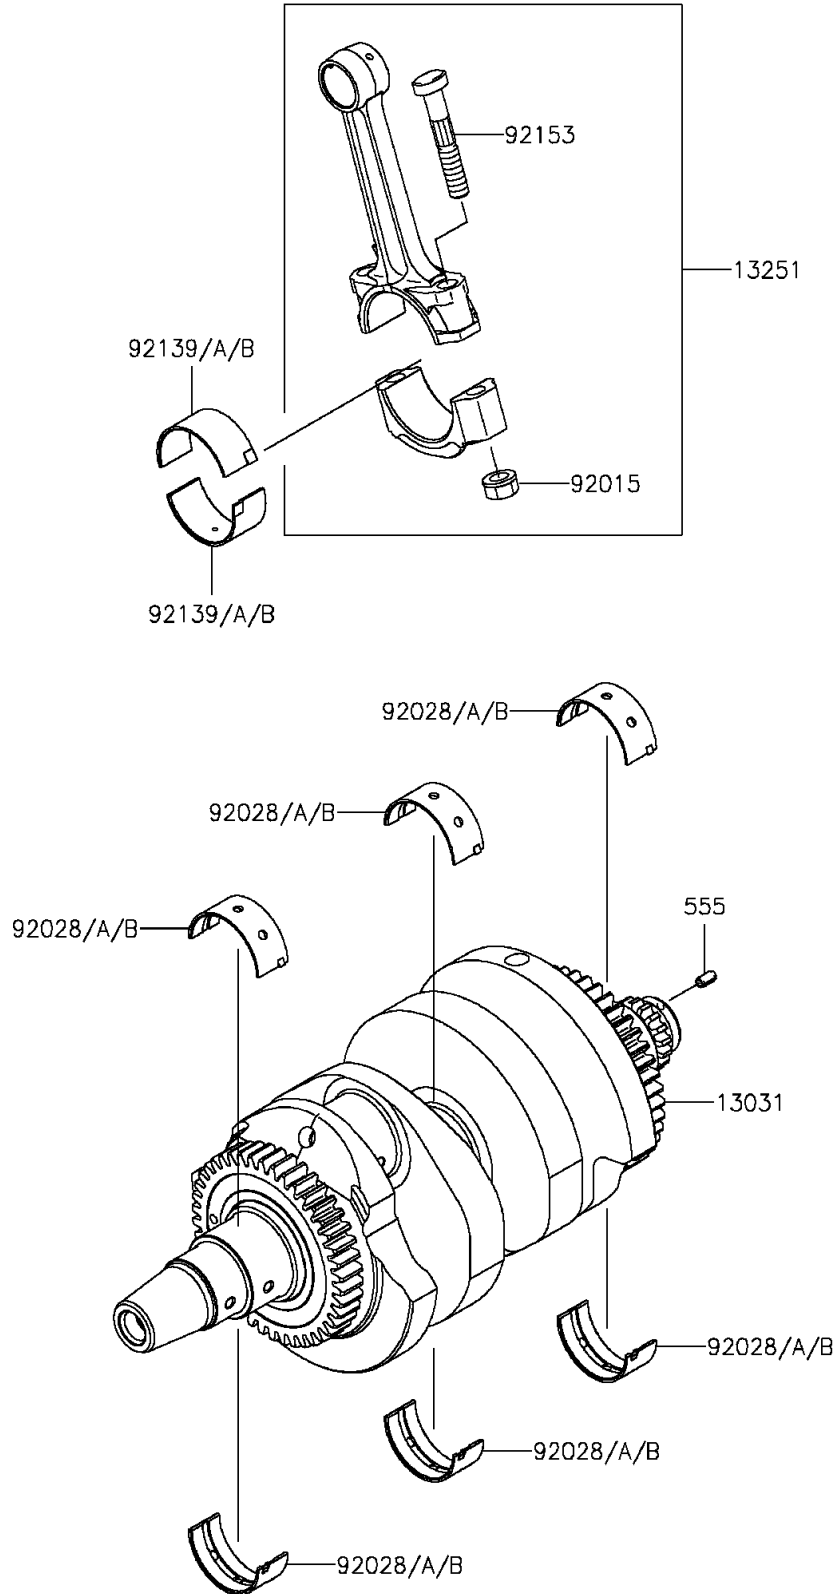

2013 NINJA® 650 ABS PARTS DIAGRAM

Crankshaft

E1321

2013 NINJA® 650 ABS PARTS LIST

Crankshaft

ITEM NAME	PART NUMBER	QUANTITY
CRANKSHAFT-COMP (Ref # 13031)	13031-0149	1
ROD-ASSY-CONNECTING,K (Ref # 13251)	13251-0010-KK	2
NUT,FLANGED,8MM (Ref # 92015)	92015-1311	4
BUSHING,CRANKSHAFT,BLUE (Ref # 92028)	92028-1903	6
BUSHING,CRANKSHAFT,BLACK (Ref # 92028A)	92028-1904	AR
BUSHING,CRANKSHAFT,BROWN (Ref # 92028B)	92028-1905	AR
BUSHING,CON-ROD,BLUE (Ref # 92139)	92139-0114	4
BUSHING,CON-ROD,BLACK (Ref # 92139A)	92139-0115	AR
BUSHING,CON-ROD,BROWN (Ref # 92139B)	92139-0116	AR
BOLT,CON-ROD,8X49 (Ref # 92153)	92153-0957	4
PIN-SPRING,4X8 (Ref # 555)	555A0408	1