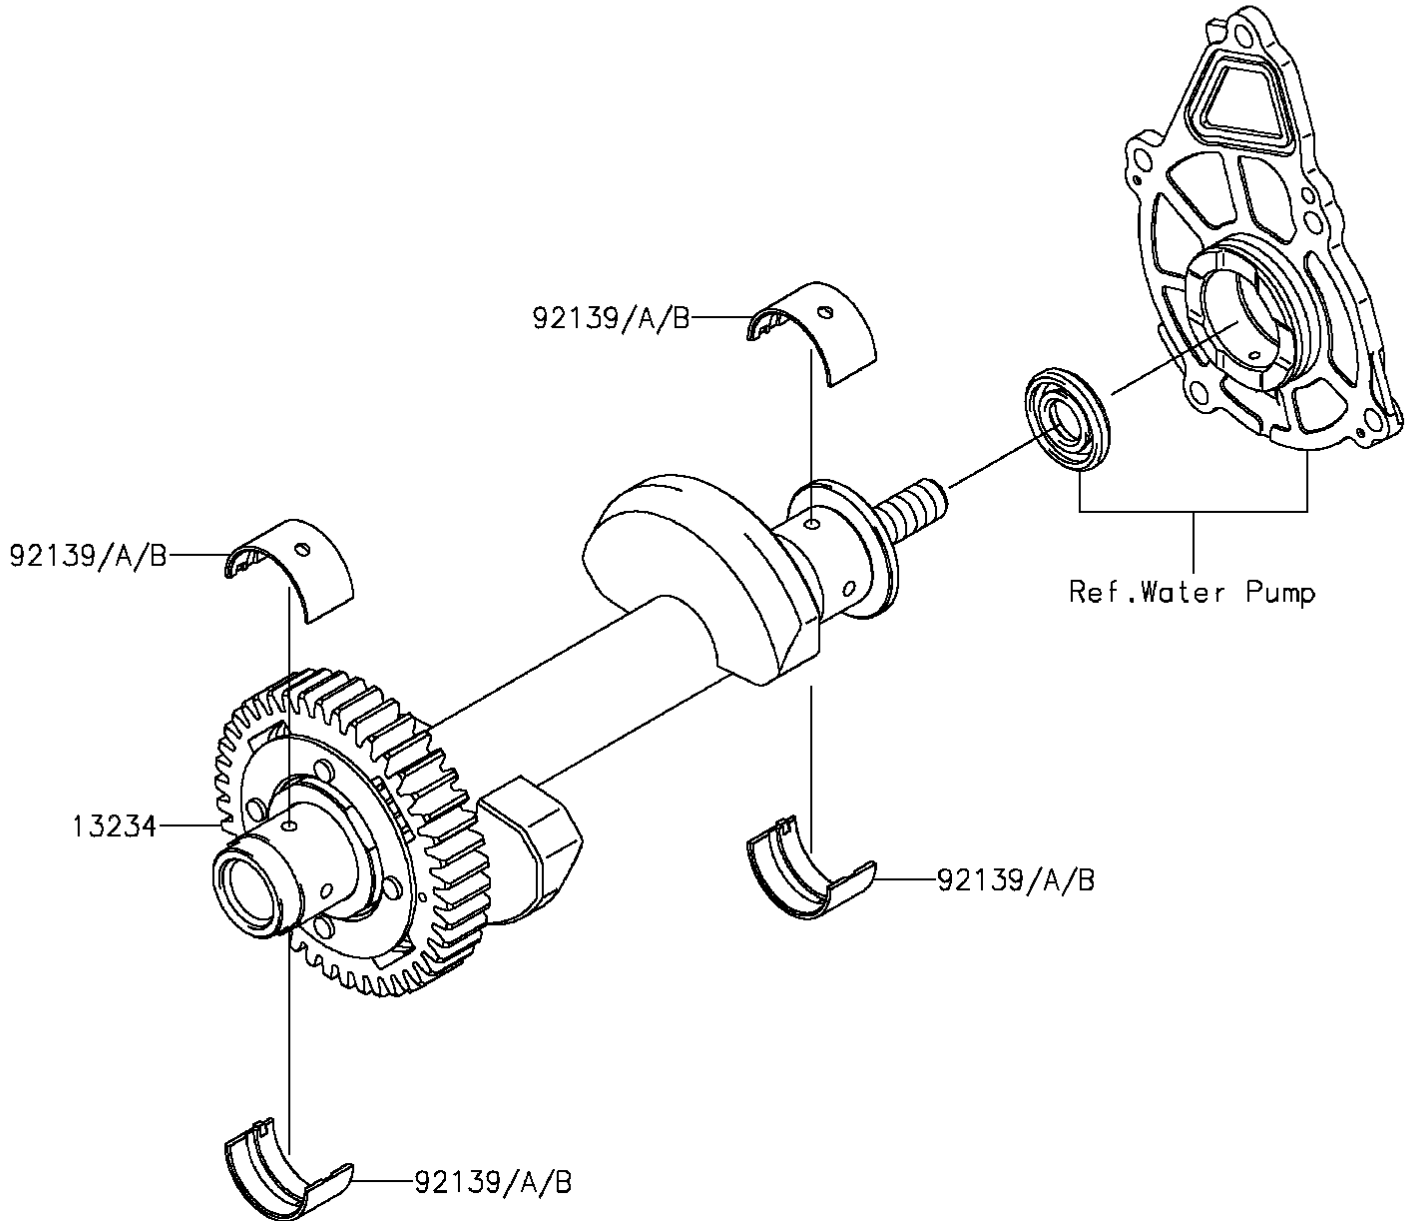

2015 Ninja® 650 ABS PARTS DIAGRAM

Balancer

E1323

2015 Ninja® 650 ABS PARTS LIST

Balancer

ITEM NAME	PART NUMBER	QUANTITY
SHAFT-COMP,BALANCER (Ref # 13234)	13234-0043	1
BUSHING,BALANCER,BLUE (Ref # 92139)	92139-0117	4
BUSHING,BALANCER,BLACK (Ref # 92139A)	92139-0118	AR
BUSHING,BALANCER,BROWN (Ref # 92139B)	92139-0119	AR