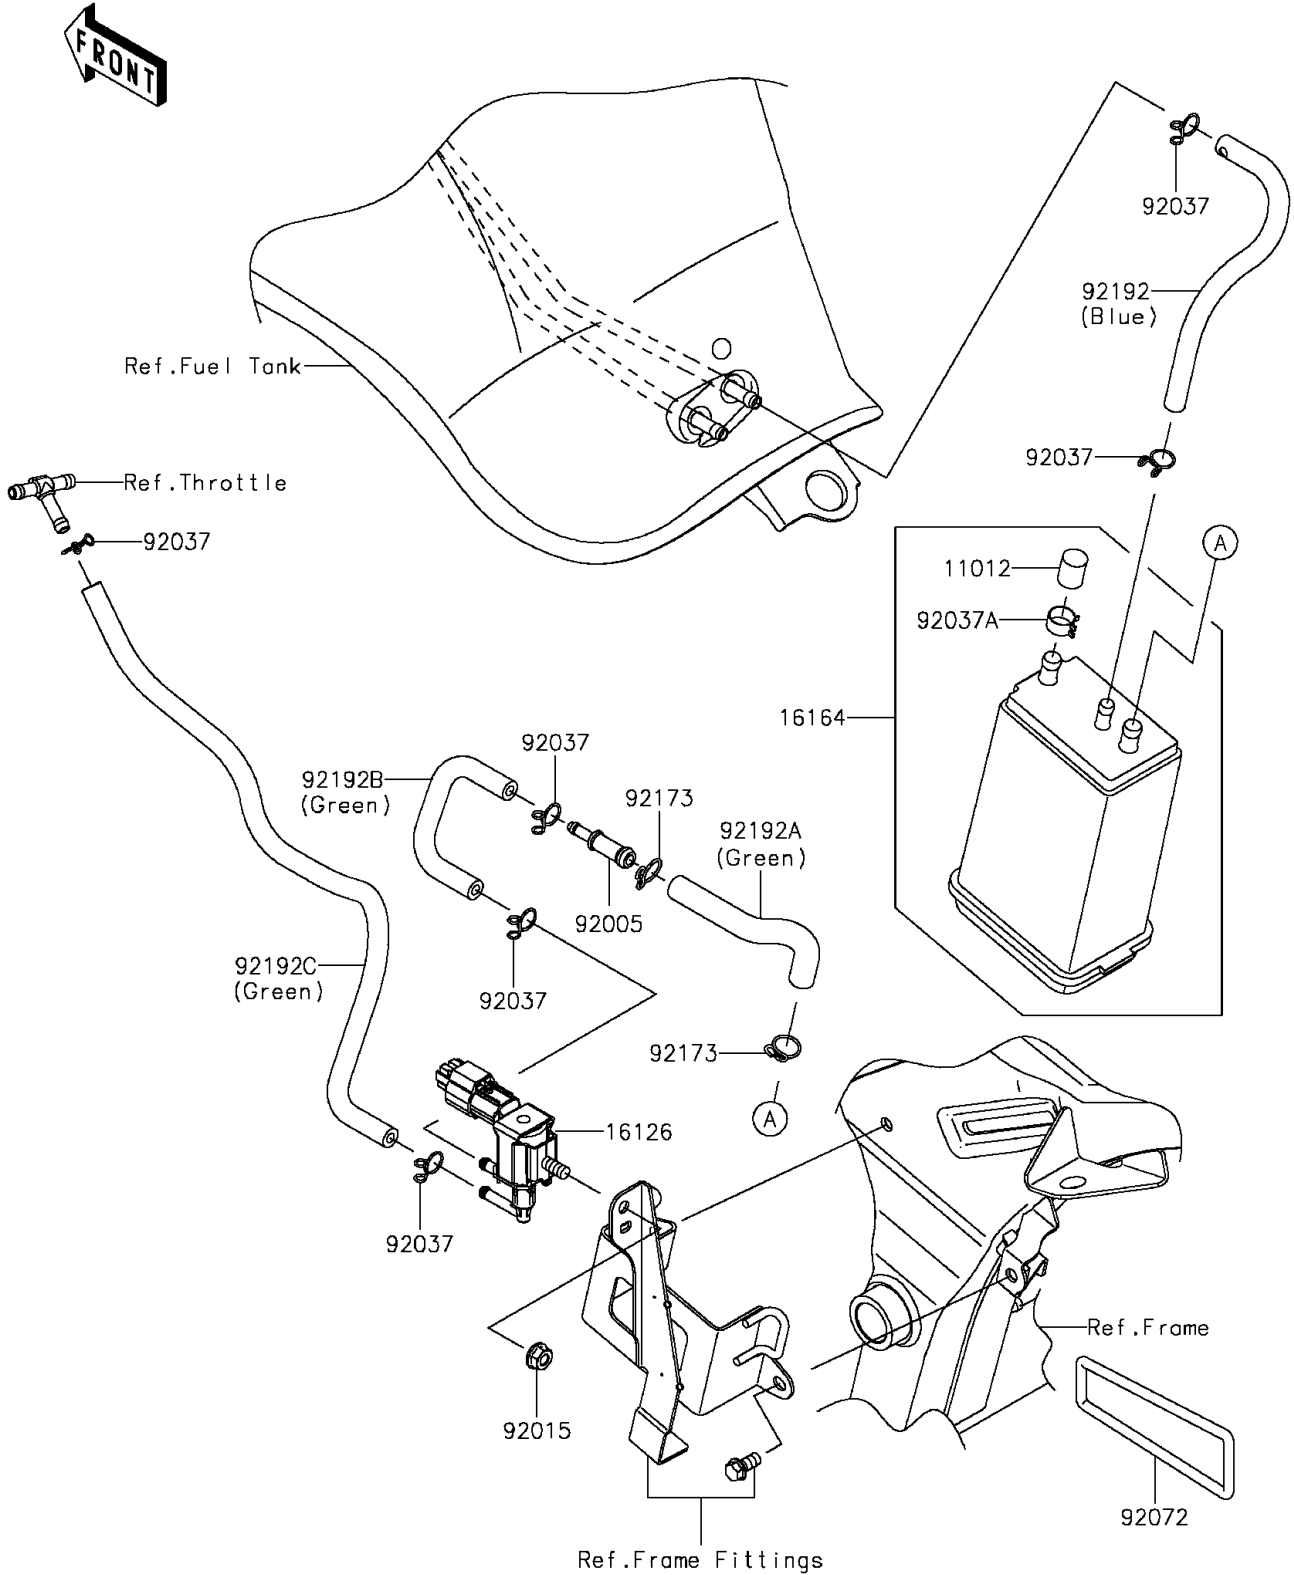

2016 Ninja® 650 ABS PARTS DIAGRAM

Fuel Evaporative System(CA)

E1650

2016 Ninja® 650 ABS PARTS LIST

Fuel Evaporative System(CA)

ITEM NAME	PART NUMBER	QUANTITY
CAP,CANISTER (Ref # 11012)	11012-1388	1
VALVE,SOLENOID (Ref # 16126)	16126-0705	1
CANISTER (Ref # 16164)	16164-1054	1
FITTING (Ref # 92005)	92005-0720	1
NUT,FLANGED,6MM (Ref # 92015)	92015-1367	1
CLAMP,TUBE (Ref # 92037)	92037-147	6
CLAMP,CANISTER (Ref # 92037A)	92037-1512	1
BAND,TOOL (Ref # 92072)	92072-0108	1
CLAMP,11.5MM (Ref # 92173)	92173-0197	2
TUBE,TANK-CANISTER,BLUE (Ref # 92192)	92192-0961	1
TUBE,CANISTER-FITTING,GREEN (Ref # 92192A)	92192-0962	1
TUBE,FITTING-VALVE,GREEN (Ref # 92192B)	92192-0963	1
TUBE,VALVE-THROTTLE,GREEN (Ref # 92192C)	92192-0988	1