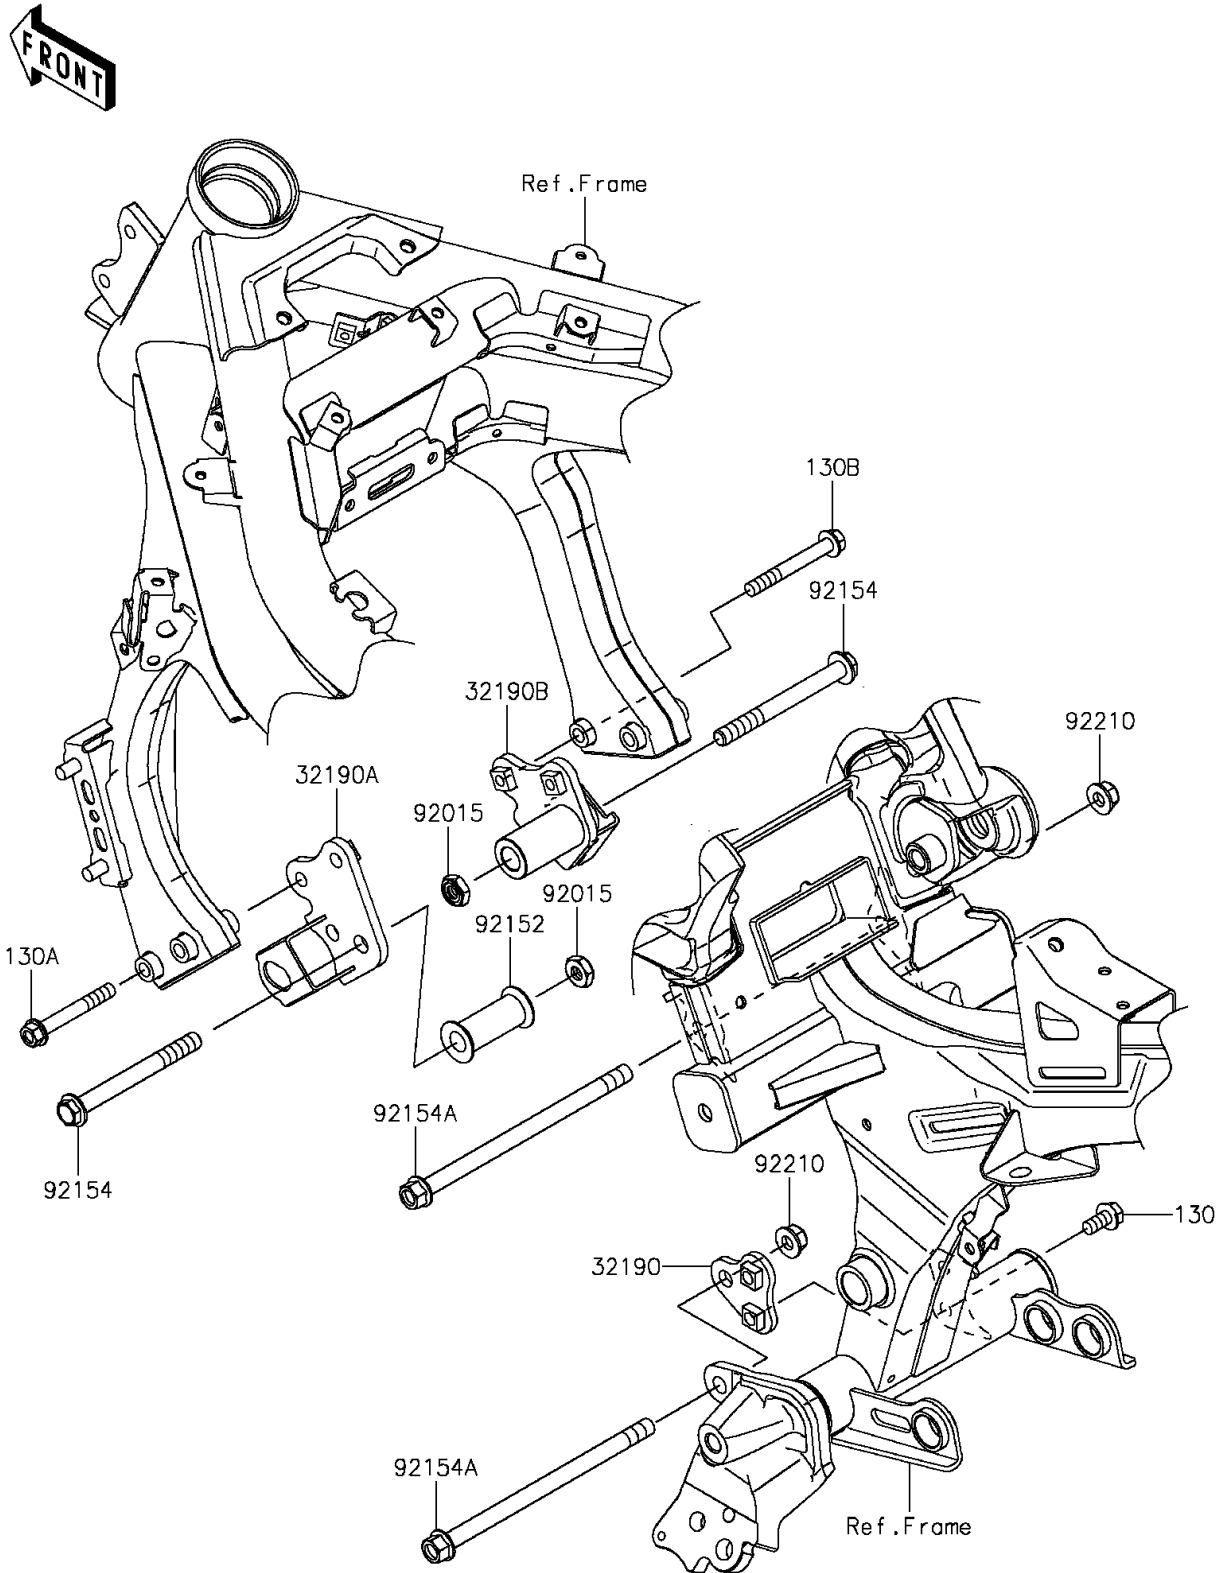

2013 NINJA® 650 ABS PARTS DIAGRAM

Engine Mount

F2122

2013 NINJA® 650 ABS PARTS LIST

Engine Mount

ITEM NAME	PART NUMBER	QUANTITY
-----------	-------------	----------