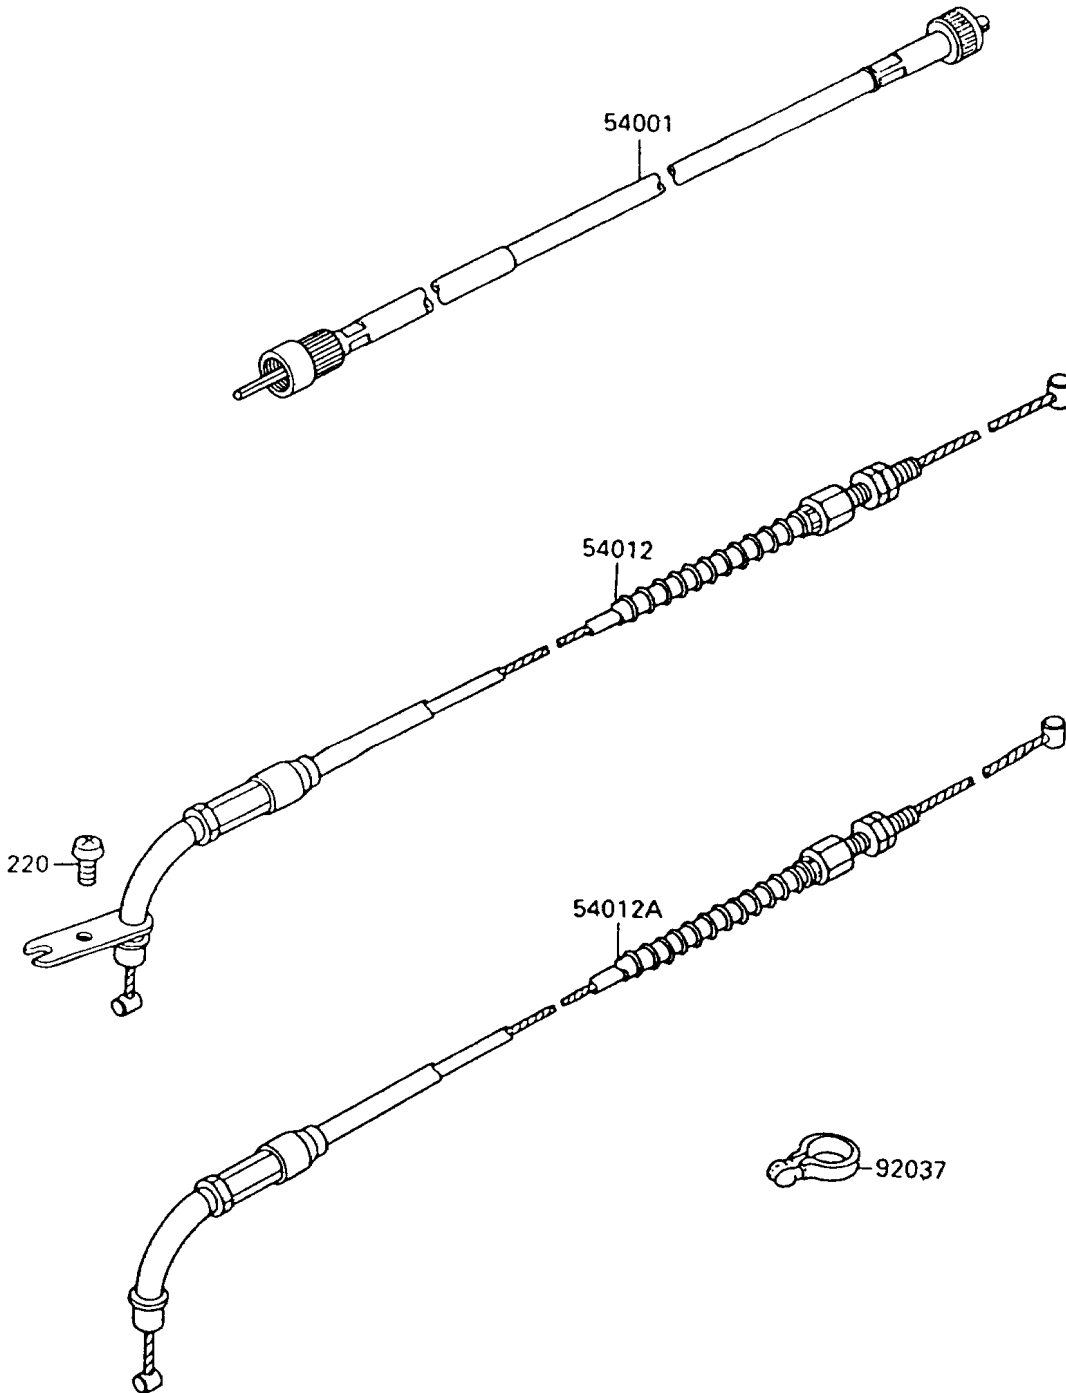

1992 Vulcan 88 PARTS DIAGRAM

Cables

F2540

1992 Vulcan 88 PARTS LIST

Cables

| ITEM NAME | PART NUMBER | QUANTITY |
|---------------------------------------|-------------|----------|
| SCREW-PAN-CROS (Ref # 220) | 220C0514 | 1 |
| CABLE-SPEEDOMETER (Ref # 54001) | 54001-1143 | 1 |
| CABLE-THROTTLE,OPENING (Ref # 54012) | 54012-1319 | 1 |
| CABLE-THROTTLE,CLOSING (Ref # 54012A) | 54012-1320 | 1 |
| CLAMP,HOSE (Ref # 92037) | 92037-1827 | 2 |