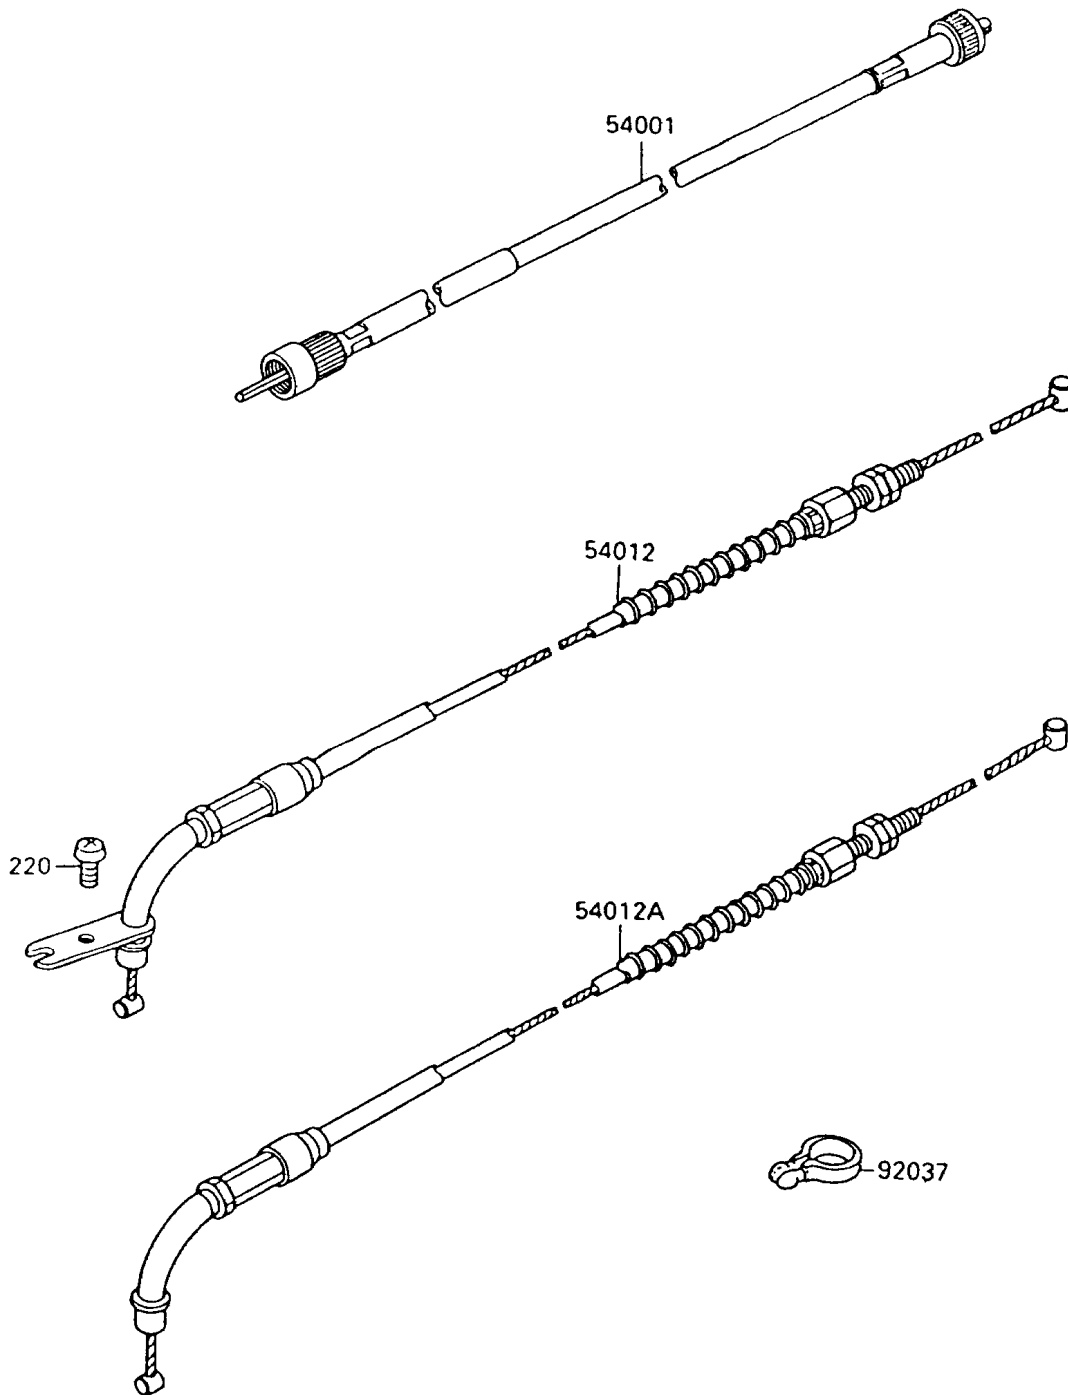

# 1994 Vulcan 88 PARTS DIAGRAM

Cables

F2540

# 1994 Vulcan 88 PARTS LIST

## Cables

ITEM NAME	PART NUMBER	QUANTITY
SCREW-PAN-CROS (Ref # 220)	220C0514	1
CABLE-SPEEDOMETER (Ref # 54001)	54001-1143	1
CABLE-THROTTLE,OPENING (Ref # 54012)	54012-1319	1
CABLE-THROTTLE,CLOSING (Ref # 54012A)	54012-1320	1
CLAMP,HOSE (Ref # 92037)	92037-1827	2