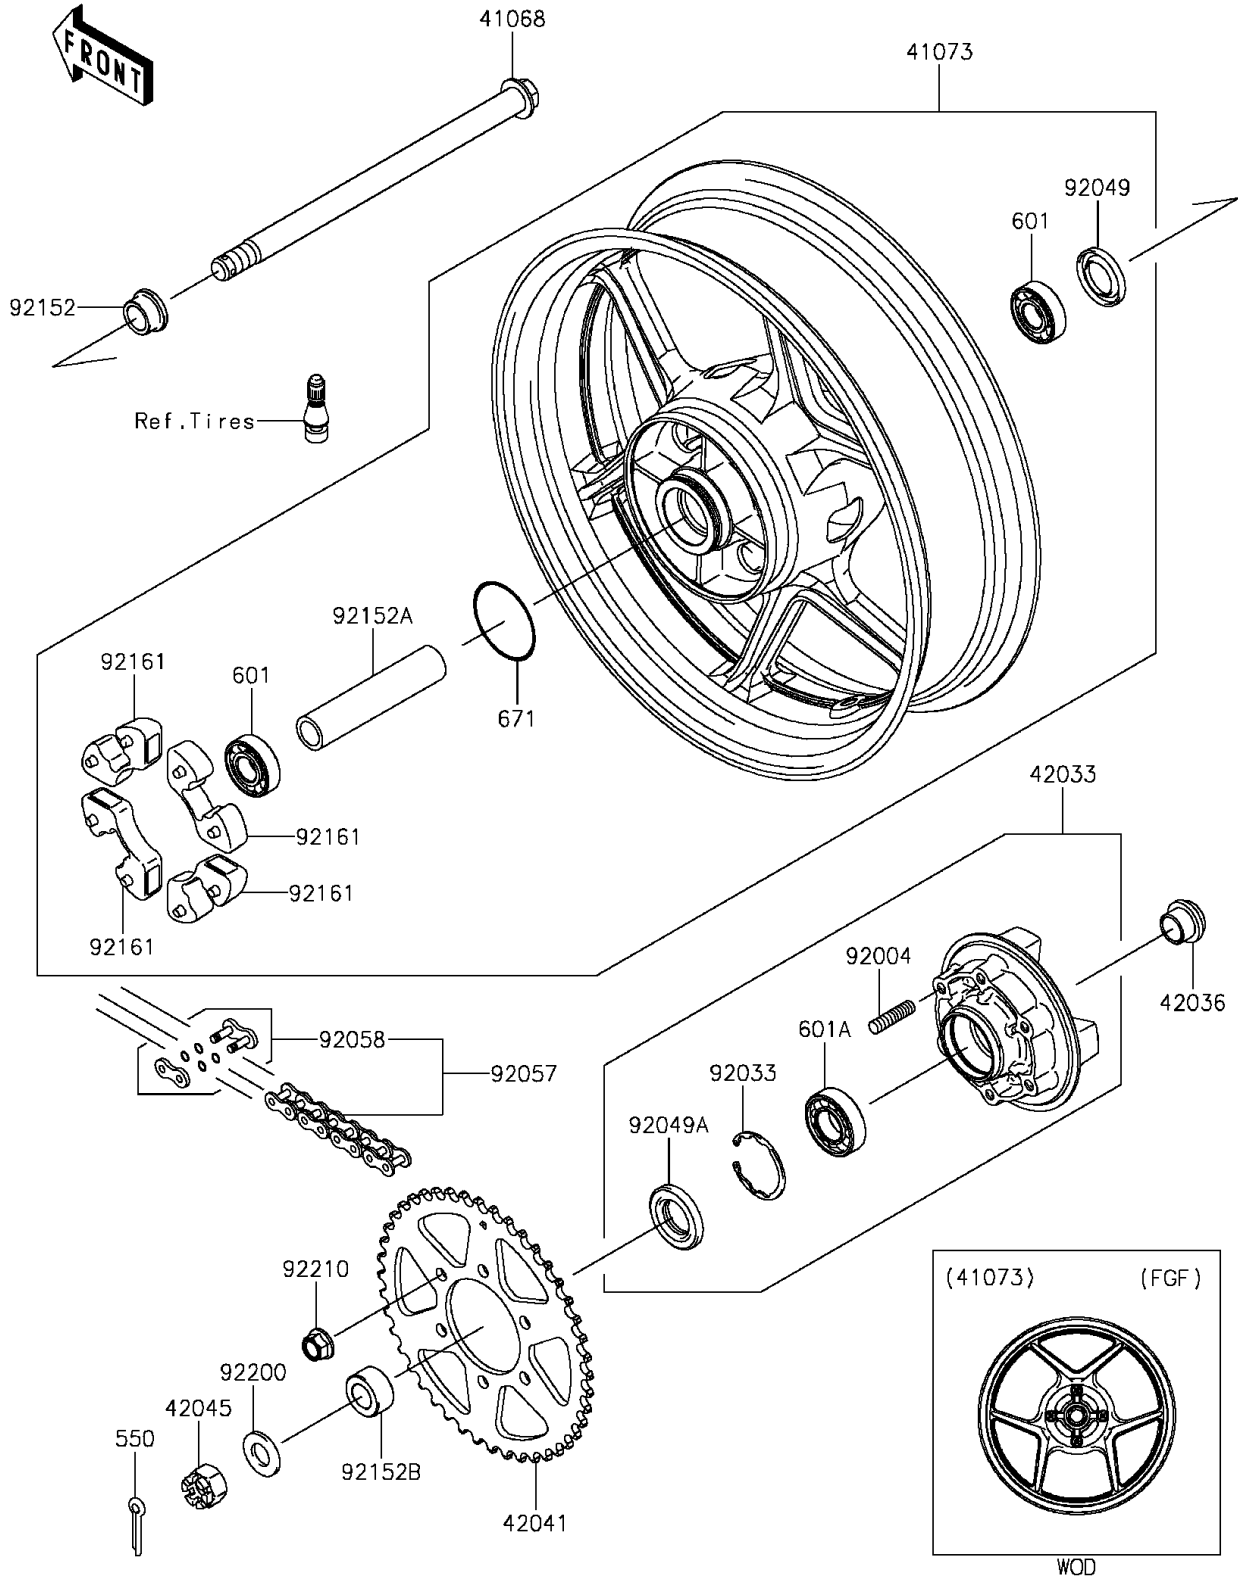

2015 Ninja® 650 ABS PARTS DIAGRAM

Rear Wheel/Chain

F2240

2015 Ninja® 650 ABS PARTS LIST

Rear Wheel/Chain

ITEM NAME	PART NUMBER	QUANTITY
AXLE,RR (Ref # 41068)	41068-0054	1
WHEEL-ASSY,RR,G.BLACK (Ref # 41073)	41073-0568-QT	1
COUPLING-ASSY,RR HUB (Ref # 42033)	42033-0570	1
SLEEVE,RR HUB,L=23 (Ref # 42036)	42036-1251	1
SPROCKET-HUB,46T (Ref # 42041)	42041-0087	1
NUT,CASTLE,18MM (Ref # 42045)	42045-018	1
STUD,10X19 (Ref # 92004)	92004-0048	6
RING-SNAP,52MM (Ref # 92033)	92033-1043	1
SEAL-OIL,28 47 5 (Ref # 92049)	92049-0140	1
SEAL-OIL (Ref # 92049A)	92049-1287	1
CHAIN,DRIVE,DID520VP2X114L (Ref # 92057)	92057-0163	1
JOINT-CHAIN,DRIVE (Ref # 92058)	92058-0018	1
COLLAR,RR AXLE,RH,L=17 (Ref # 92152)	92152-0302	1
COLLAR,20.2X28X133 (Ref # 92152A)	92152-0748	1
COLLAR,20X35X18 (Ref # 92152B)	92152-0751	1
DAMPER,SHOCK,RR HUB (Ref # 92161)	92161-0303	4
WASHER,19X36X3.2 (Ref # 92200)	92200-0296	1
NUT,LOCK,FLANGED,10MM (Ref # 92210)	92210-0276	6
PIN-COTTER,4.0X35 (Ref # 550)	550AA4035	1
BEARING-BALL,6204UUC3 (Ref # 601)	601B6204UU	2
BEARING-BALL (Ref # 601A)	601B6205UU	1
O RING,60MM (Ref # 671)	671B2560	1