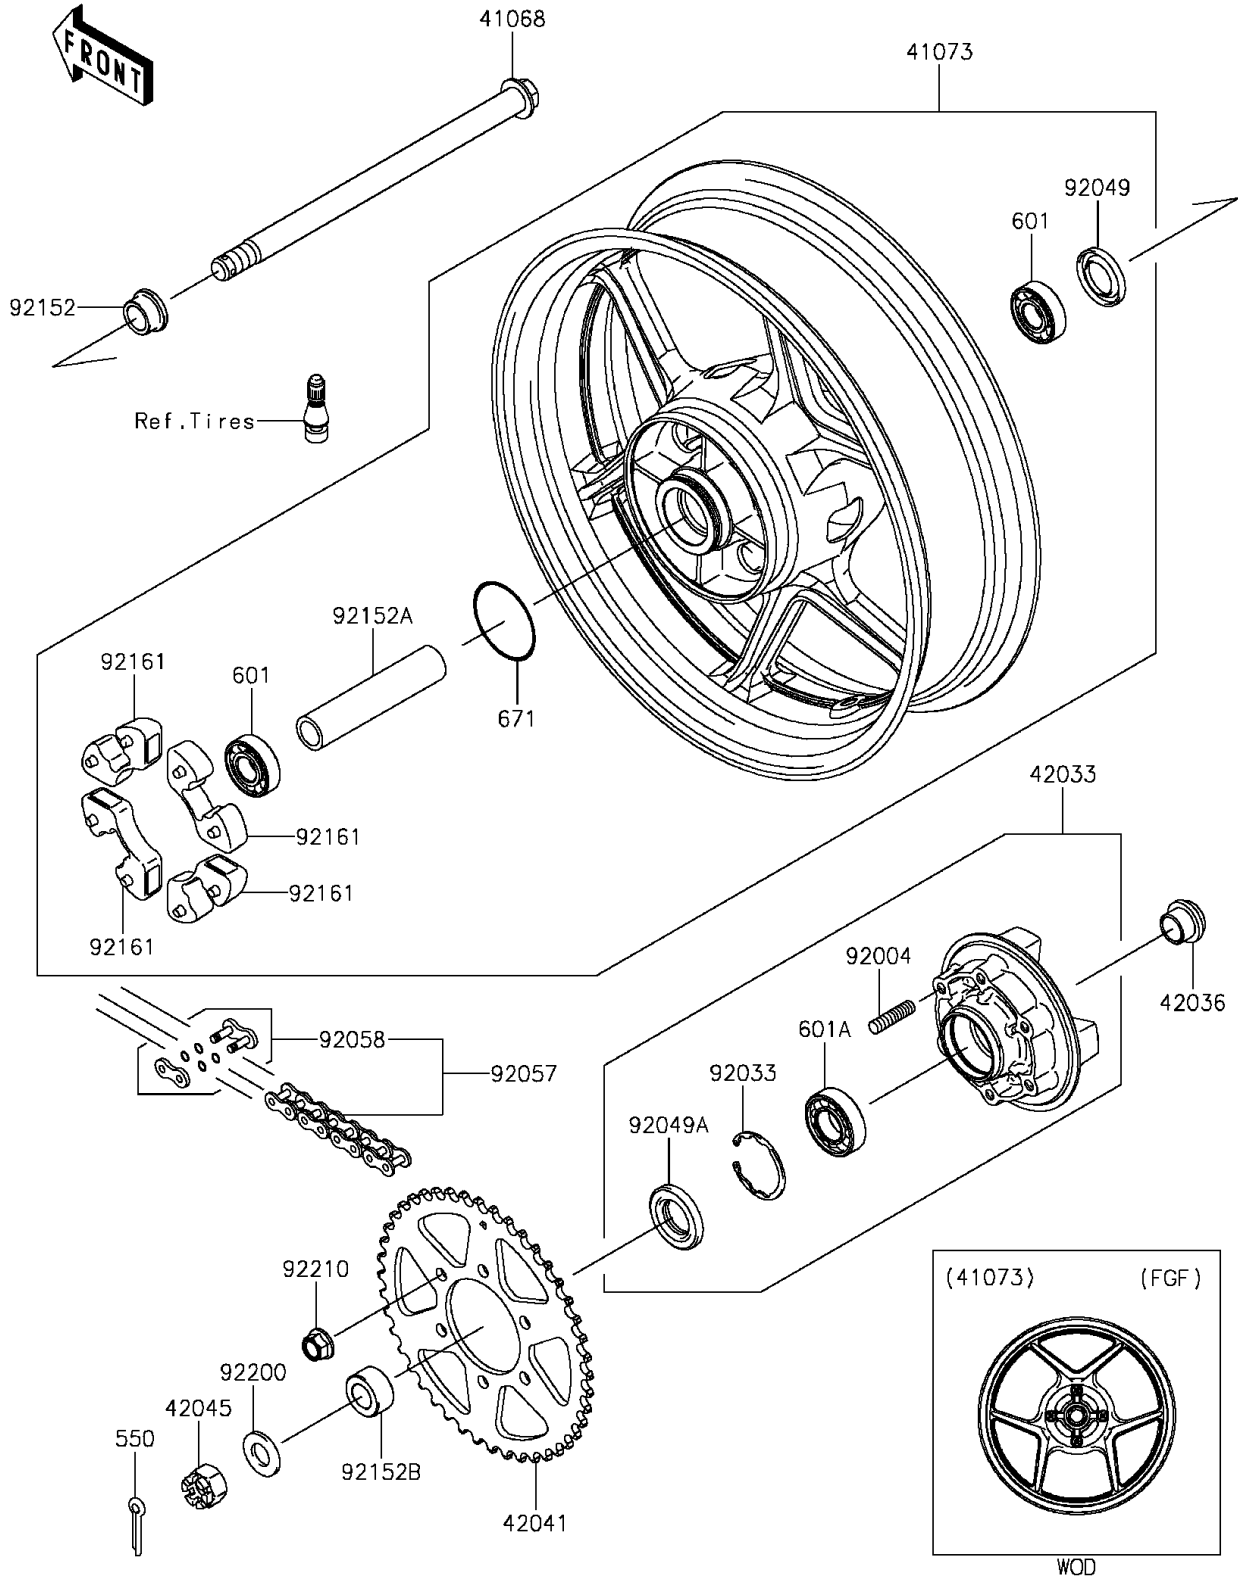

# 2016 Ninja® 650 ABS PARTS DIAGRAM

Rear Wheel/Chain

F2240

## 2016 Ninja® 650 ABS PARTS LIST

### Rear Wheel/Chain

ITEM NAME	PART NUMBER	QUANTITY
AXLE,RR (Ref # 41068)	41068-0054	1
WHEEL-ASSY,RR,G.BLACK (Ref # 41073)	41073-0568-QT	1
COUPLING-ASSY,RR HUB (Ref # 42033)	42033-0570	1
SLEEVE,RR HUB,L=23 (Ref # 42036)	42036-1251	1
SPROCKET-HUB,46T (Ref # 42041)	42041-0087	1
NUT,CASTLE,18MM (Ref # 42045)	42045-018	1
STUD,10X19 (Ref # 92004)	92004-0048	6
RING-SNAP,52MM (Ref # 92033)	92033-1043	1
SEAL-OIL,28 47 5 (Ref # 92049)	92049-0140	1
SEAL-OIL (Ref # 92049A)	92049-1287	1
CHAIN,DRIVE,DID520VP2X114L (Ref # 92057)	92057-0163	1
JOINT-CHAIN,DRIVE (Ref # 92058)	92058-0018	1
COLLAR,RR AXLE,RH,L=17 (Ref # 92152)	92152-0302	1
COLLAR,20.2X28X133 (Ref # 92152A)	92152-0748	1
COLLAR,20X35X18 (Ref # 92152B)	92152-0751	1
DAMPER,SHOCK,RR HUB (Ref # 92161)	92161-0303	4
WASHER,19X36X3.2 (Ref # 92200)	92200-0296	1
NUT,LOCK,FLANGED,10MM (Ref # 92210)	92210-0276	6
PIN-COTTER,4.0X35 (Ref # 550)	550AA4035	1
BEARING-BALL,6204UUC3 (Ref # 601)	601B6204UU	2
BEARING-BALL (Ref # 601A)	601B6205UU	1
O RING,60MM (Ref # 671)	671B2560	1