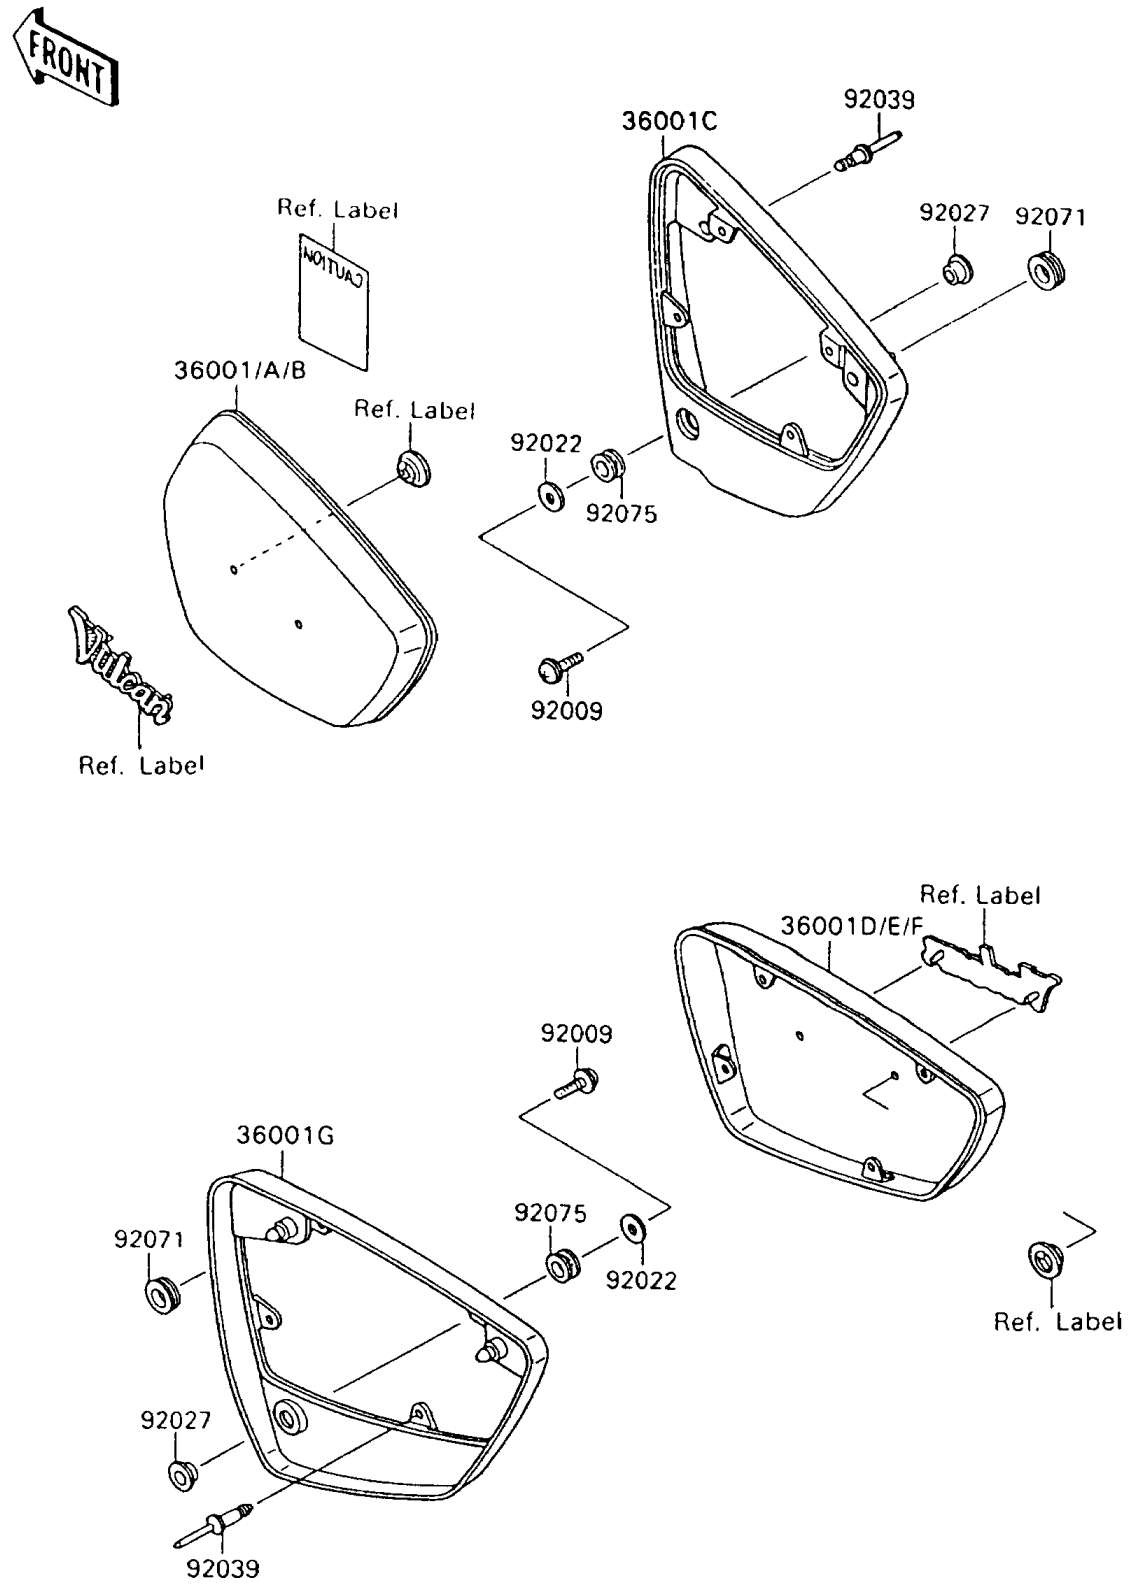

1994 Vulcan 88 PARTS DIAGRAM

Side Covers

F2611

1994 Vulcan 88 PARTS LIST

Side Covers

ITEM NAME	PART NUMBER	QUANTITY
COVER-SIDE,LH,P.T.GREEN (Ref # 36001B)	36001-1355-SM	1
COVER-SIDE,BASE,LH,F.BLACK (Ref # 36001C)	36001-1356-21	1
COVER-SIDE,RH,P.T.GREEN (Ref # 36001F)	36001-1357-SM	1
COVER-SIDE,BASE,RH,F.BLACK (Ref # 36001G)	36001-1358-21	1
SCREW,6X18 (Ref # 92009)	92009-1663	2
WASHER,6.5X20X1.6,BLACK (Ref # 92022)	92022-1619	2
COLLAR,L=9.1,WHITE (Ref # 92027)	92027-1795	2
RIVET (Ref # 92039)	92039-1232	8
GROMMET (Ref # 92071)	92071-1164	4
DAMPER (Ref # 92075)	92075-1634	2